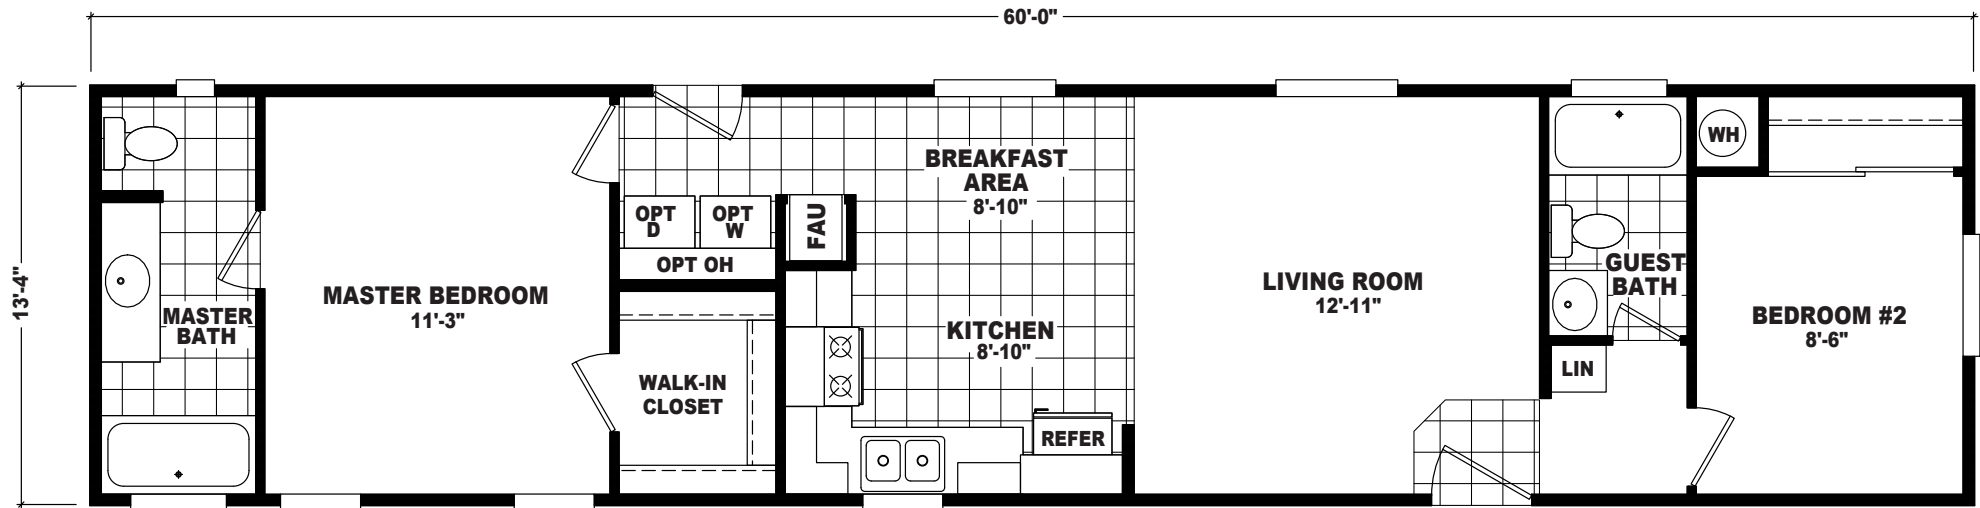

# Tonalea

Economy Plus Series

2 Bedroom, 2 Bath  
Approx. 800 Sq. Ft.

Last Updated: 7-19-18

**The Home Outlet** • Tucson  
890 North Arizona Avenue  
Chandler, Arizona 85225

For Detailed Directions See Map On Our Website