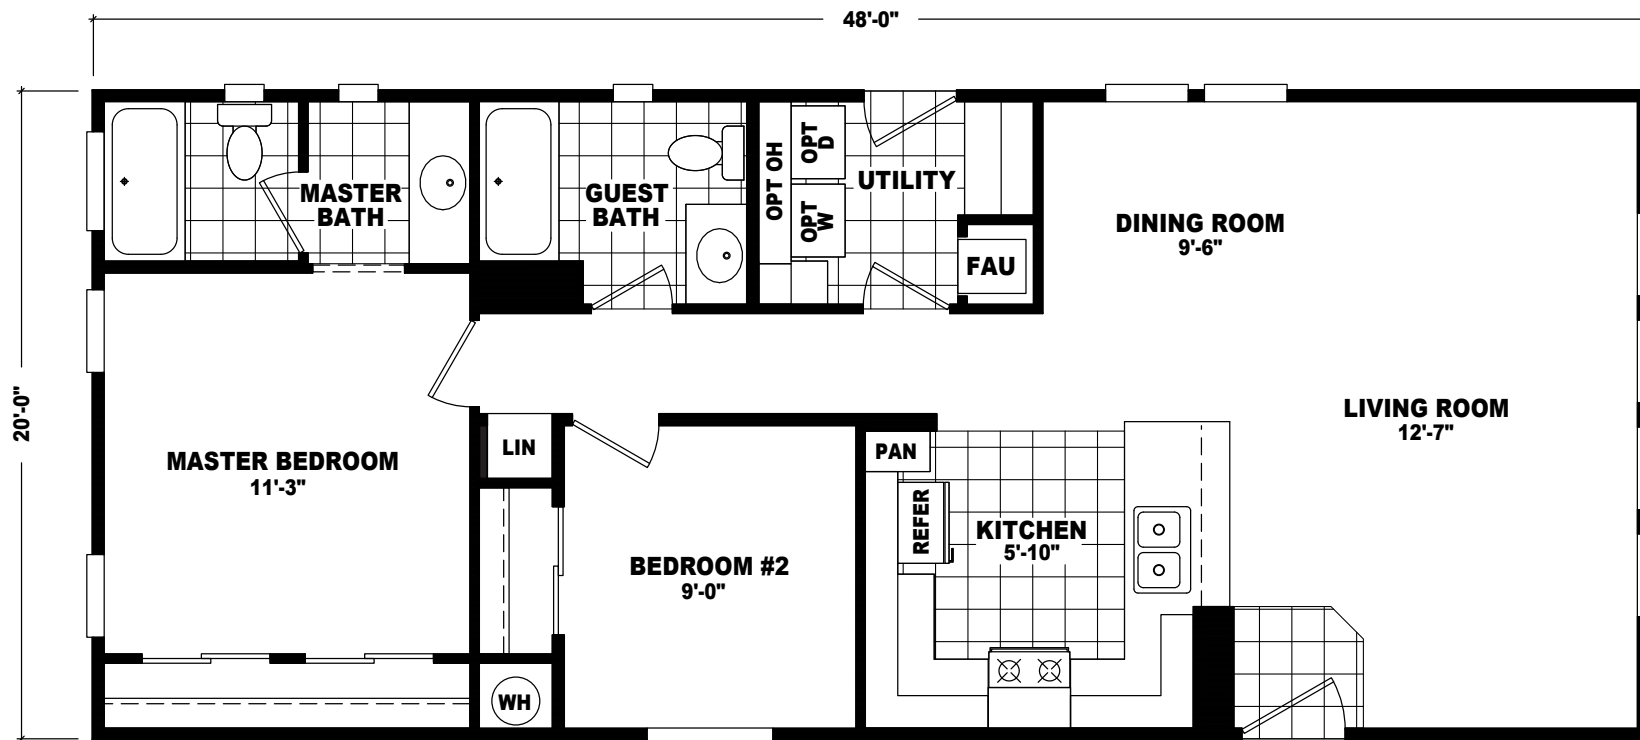

Tolani

Durango 20' Wide Series

2 Bedrooms, 2 Baths
Approx. 960 Sq. Ft.

Last Updated: 11-2-18

For Detailed Directions See Map On Our Website

I authorize The Home Outlet to build my house, per this plan.
X _____
Customer Signature/Date