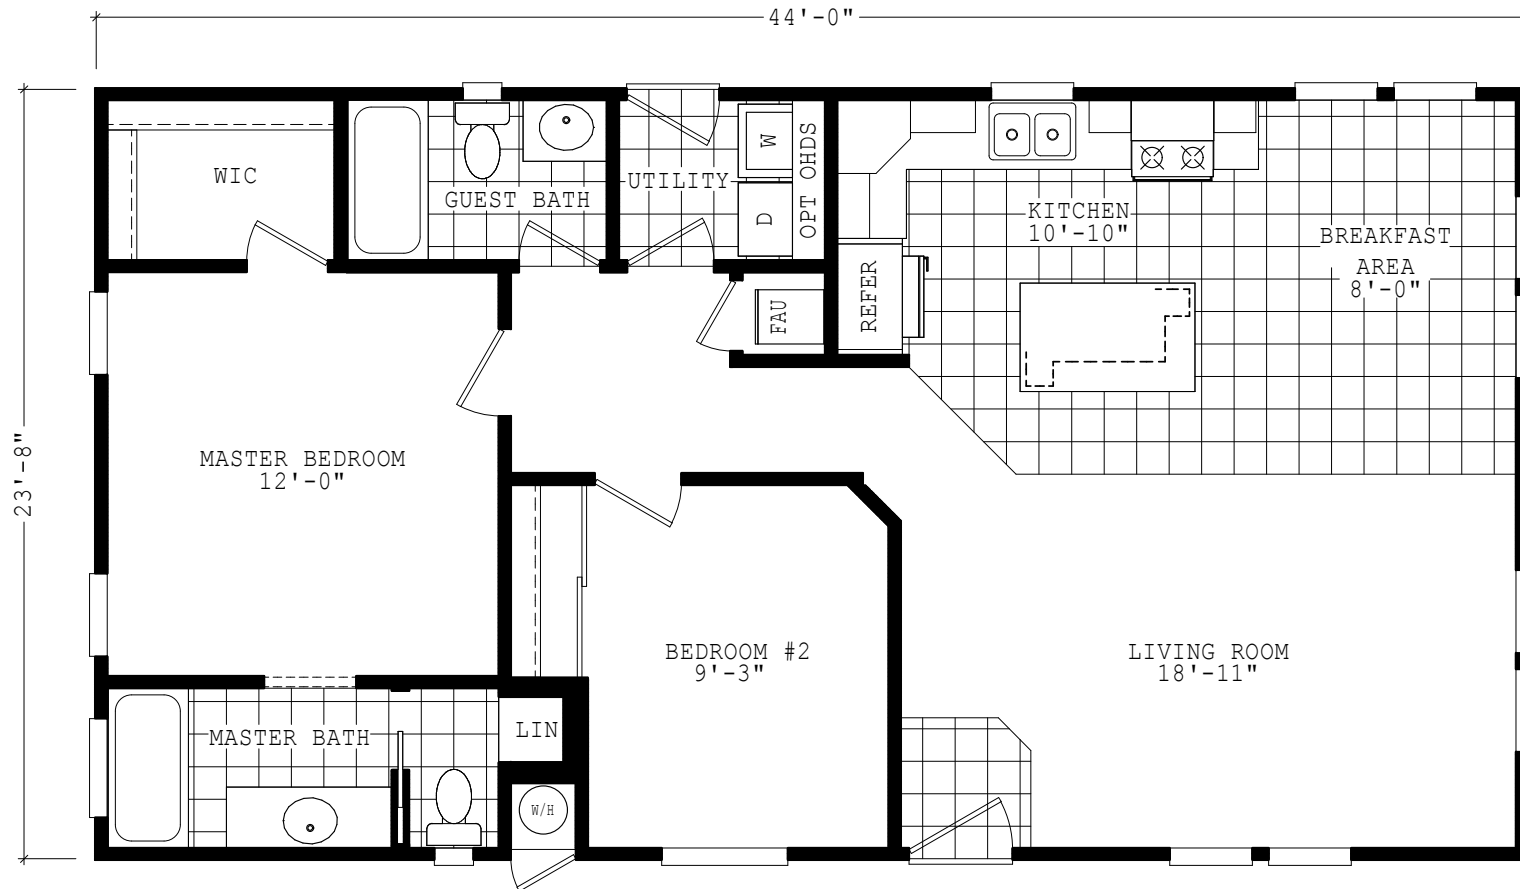

Tesley

Sierra Value Series

1,041 SQ. FT. (Approximate) 2 Bedrooms, 2 Baths

Last Updated: 9-1-22

THE HOME OUTLET
890 N. Arizona Ave.
Chandler, AZ 85225

TheHomeOutletAZ.com | 1-800-965-5401

IMPORTANT: Alta Cima Corp reserves the right to modify, cancel or substitute products or features of this event at any time without prior notice or obligation. Pictures and other promotional materials are representative and may depict or contain floor plans, square footages, elevations, options, upgrades, extra design features, decorations, floor coverings, specialty light fixtures, custom paint and wall coverings, window treatments, landscaping, sound and alarm systems, furnishings, appliances, and other designer/decorator features and amenities that are not included as part of the home and/or may not be available at all locations. Home, pricing and community information is subject to change, and homes to prior sale, at any time without notice or obligation. ©2020 Alta Cima Corp. All rights reserved.