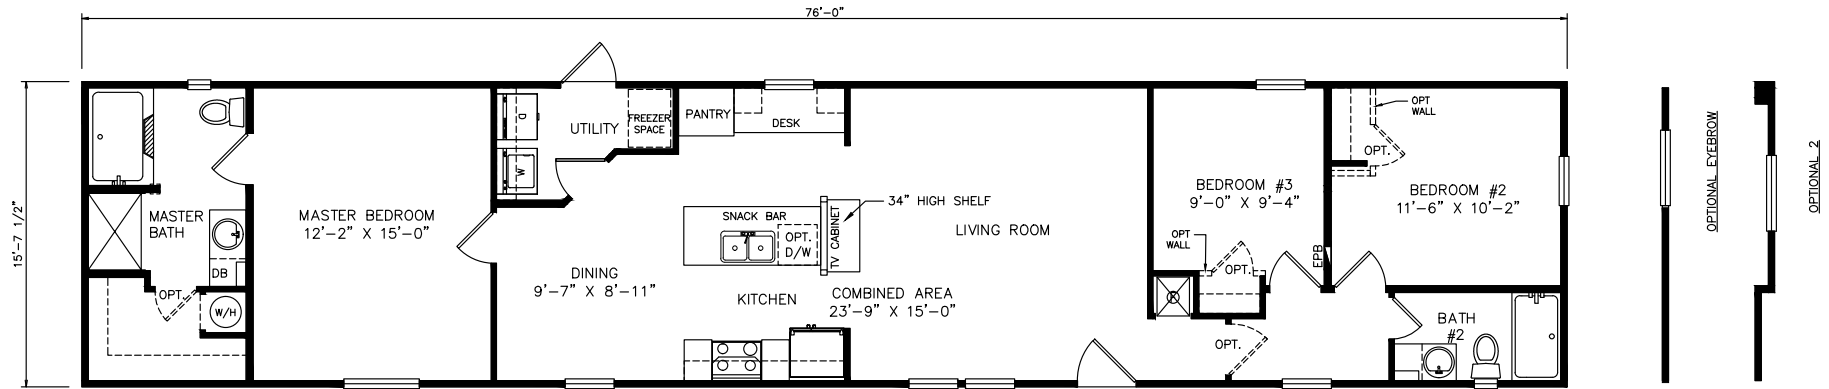

# Teakwood

Classic Series - Single Section

1,193 SQ. FT. (Approximate) 3 Bedrooms, 2 Baths

Last Updated: 6-14-21

**THE HOME OUTLET**  
890 N. Arizona Ave.  
Chandler, AZ 85225

**TheHomeOutletAZ.com | 1-800-965-5401**