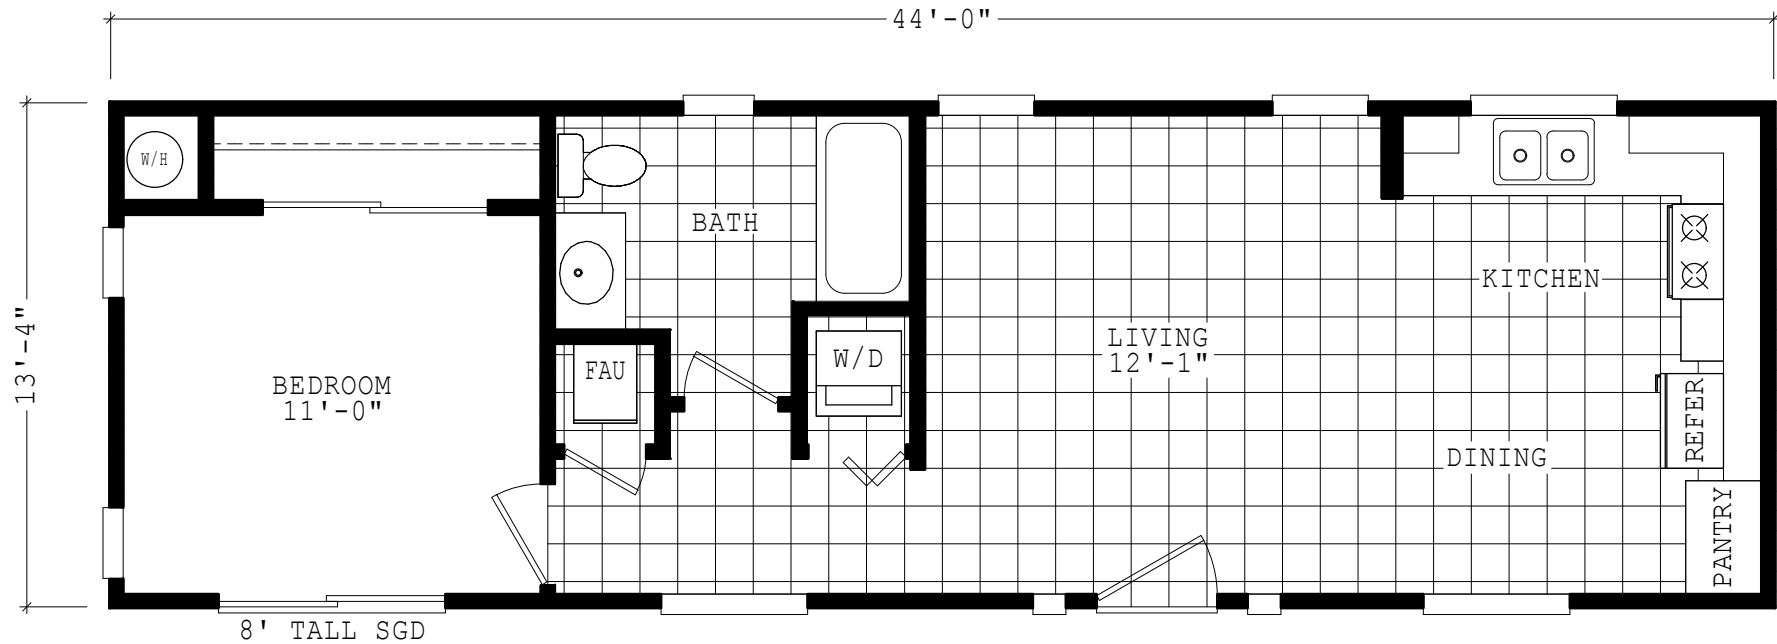

# Stoneboro

Accessory Dwellings Series

586 SQ. FT. (Approximate) 1 Bedroom, 1 Bath

Last Updated: 2-9-23

**THE HOME OUTLET**  
890 N. Arizona Ave.  
Chandler, AZ 85225

**TheHomeOutletAZ.com | 1-800-965-5401**