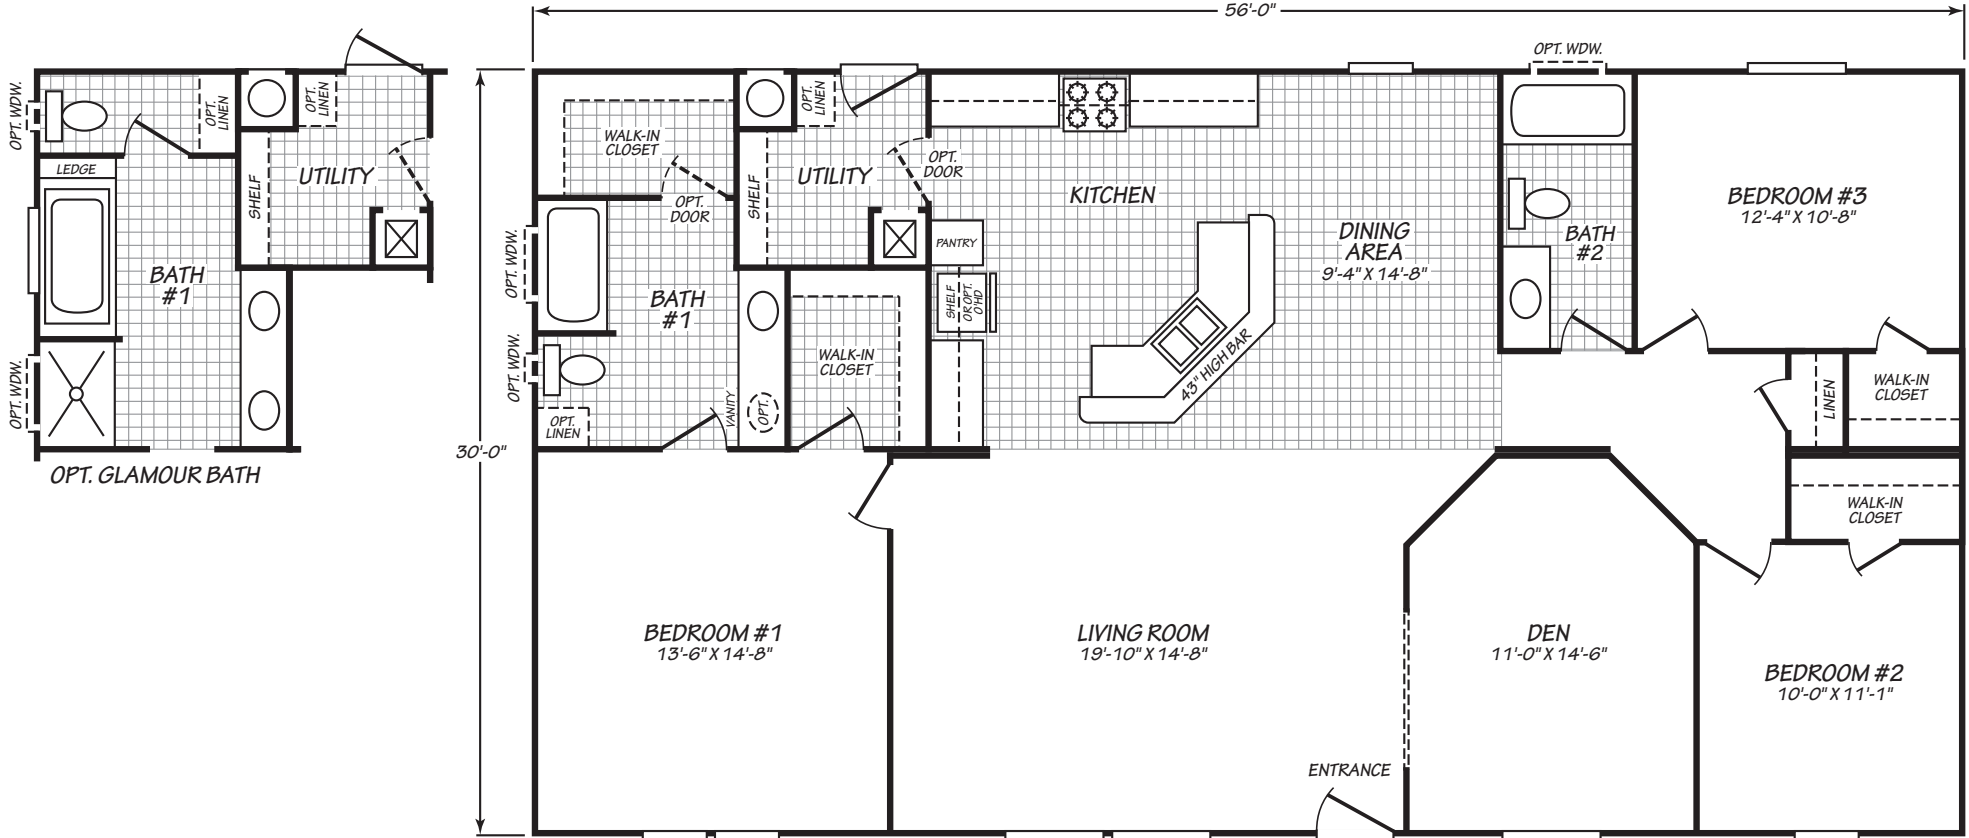

Steward

Canyon Lake Series

1,680 SQ. FT. (Approximate) 3 Bedroom, 2 Bath

Last Updated: 10-11-24

THE HOME OUTLET
890 N. Arizona Ave.
Chandler, AZ 85225

TheHomeOutletAZ.com | 1-800-965-5401

IMPORTANT: Alta Cima Corp reserves the right to modify, cancel or substitute products or features of this event at any time without prior notice or obligation. Pictures and other promotional materials are representative and may depict or contain floor plans, square footages, elevations, options, upgrades, extra design features, decorations, floor coverings, specialty light fixtures, custom paint and wall coverings, window treatments, landscaping, sound and alarm systems, furnishings, appliances, and other designer/decorator features and amenities that are not included as part of the home and/or may not be available at all locations. Home, pricing and community information is subject to change, and homes to prior sale, at any time without notice or obligation. ©2020 Alta Cima Corp. All rights reserved.