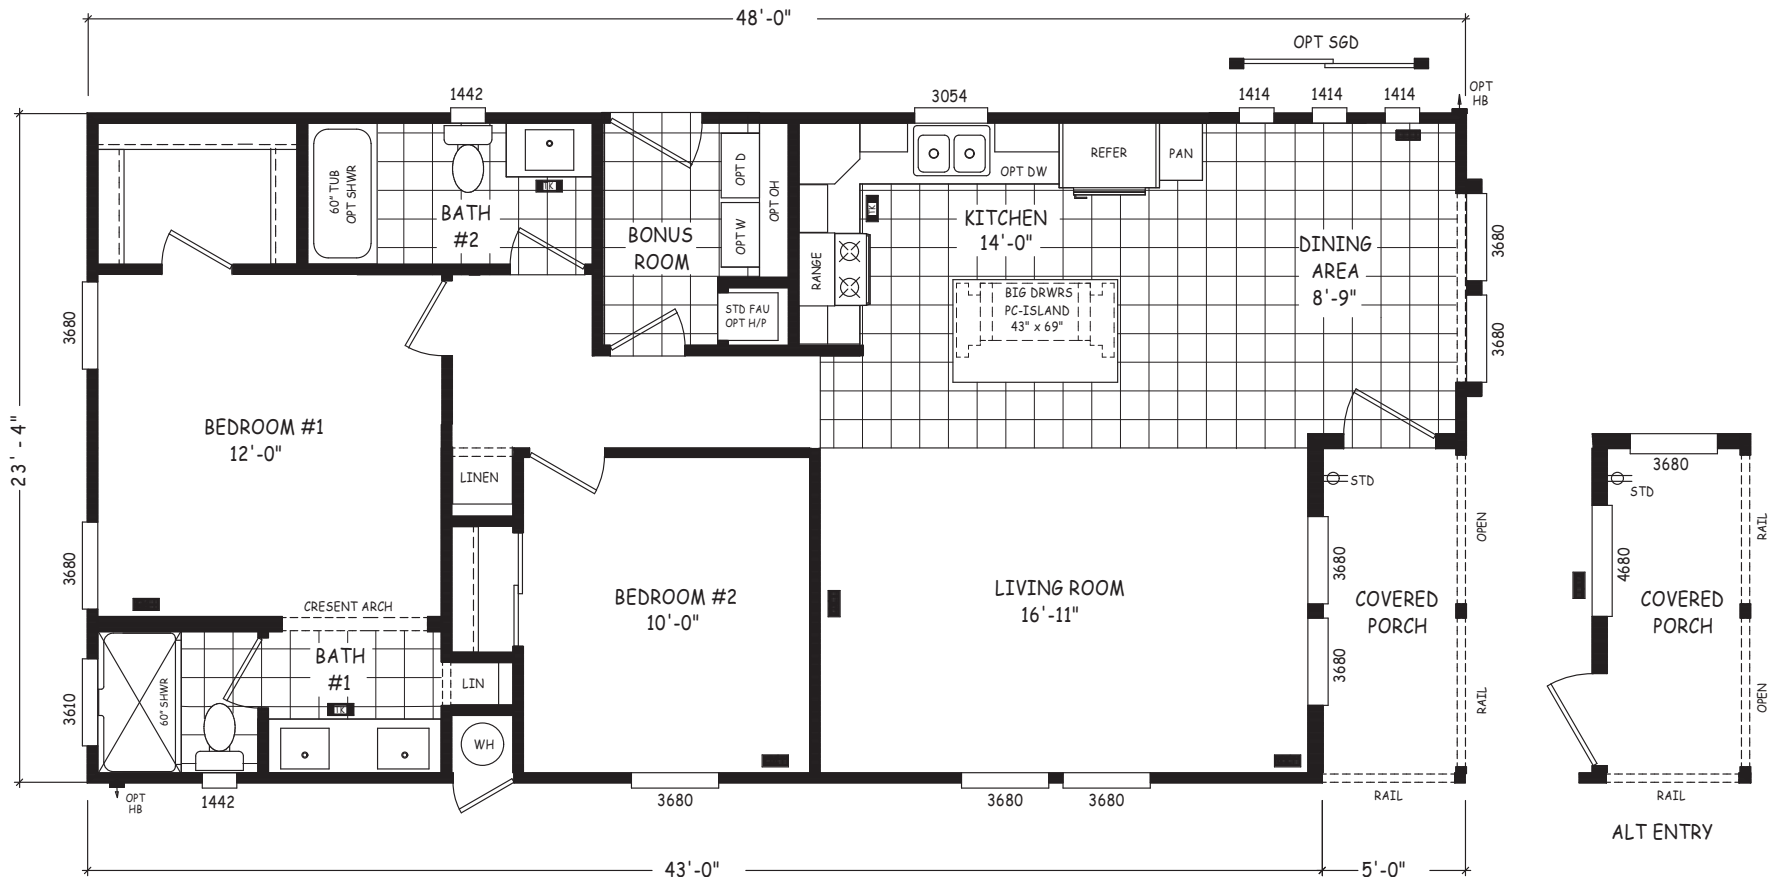

# Steinke

Pinnacle Series

1,120 SQ. FT. (Approximate) 2 Bedroom, 2 Bath

Last Updated: 8-22-22

**THE HOME OUTLET**  
890 N. Arizona Ave.  
Chandler, AZ 85225

**TheHomeOutletAZ.com | 1-800-965-5401**

**IMPORTANT:** Alta Cima Corp reserves the right to modify, cancel or substitute products or features of this event at any time without prior notice or obligation. Pictures and other promotional materials are representative and may depict or contain floor plans, square footages, elevations, options, upgrades, extra design features, decorations, floor coverings, specialty light fixtures, custom paint and wall coverings, window treatments, landscaping, sound and alarm systems, furnishings, appliances, and other designer/decorator features and amenities that are not included as part of the home and/or may not be available at all locations. Home, pricing and community information is subject to change, and homes to prior sale, at any time without notice or obligation. ©2020 Alta Cima Corp. All rights reserved.