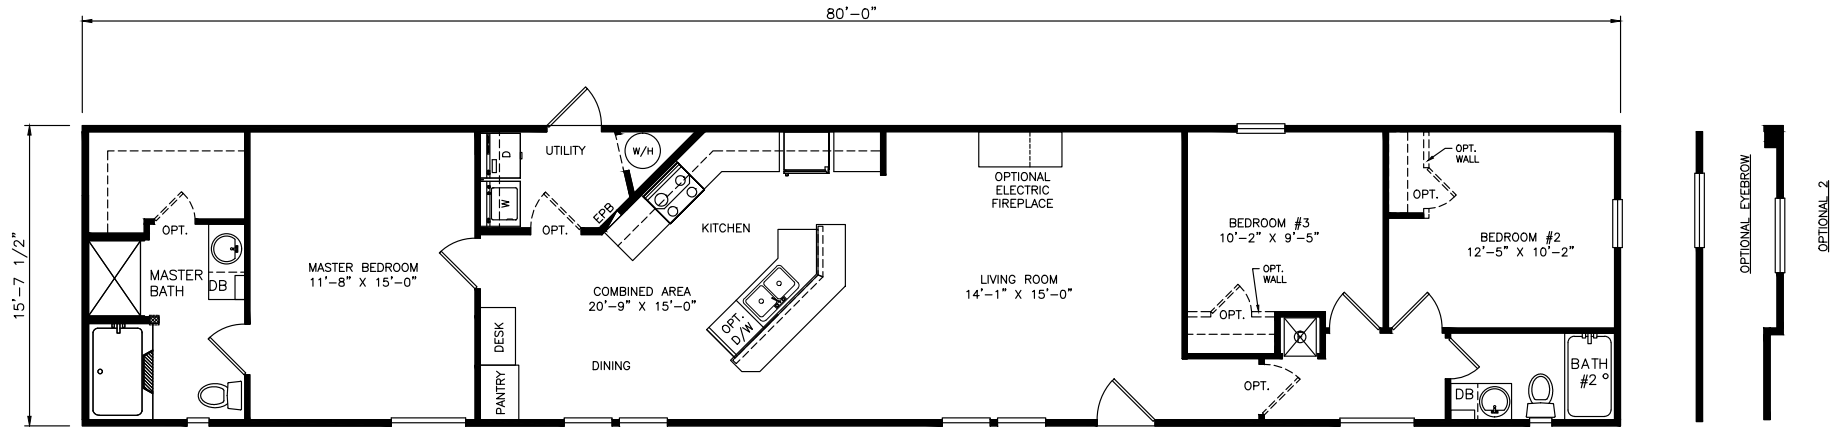

Staley

Classic Series - Single Section

1,256 SQ. FT. (Approximate) 3 Bedrooms, 2 Baths

Last Updated: 6-14-21

THE HOME OUTLET
890 N. Arizona Ave.
Chandler, AZ 85225

TheHomeOutletAZ.com | 1-800-965-5401

IMPORTANT: Alta Cima Corp reserves the right to modify, cancel or substitute products or features of this event at any time without prior notice or obligation. Pictures and other promotional materials are representative and may depict or contain floor plans, square footages, elevations, options, upgrades, extra design features, decorations, floor coverings, specialty light fixtures, custom paint and wall coverings, window treatments, landscaping, sound and alarm systems, furnishings, appliances, and other designer/decorator features and amenities that are not included as part of the home and/or may not be available at all locations. Home, pricing and community information is subject to change, and homes to prior sale, at any time without notice or obligation. ©2020 Alta Cima Corp. All rights reserved.