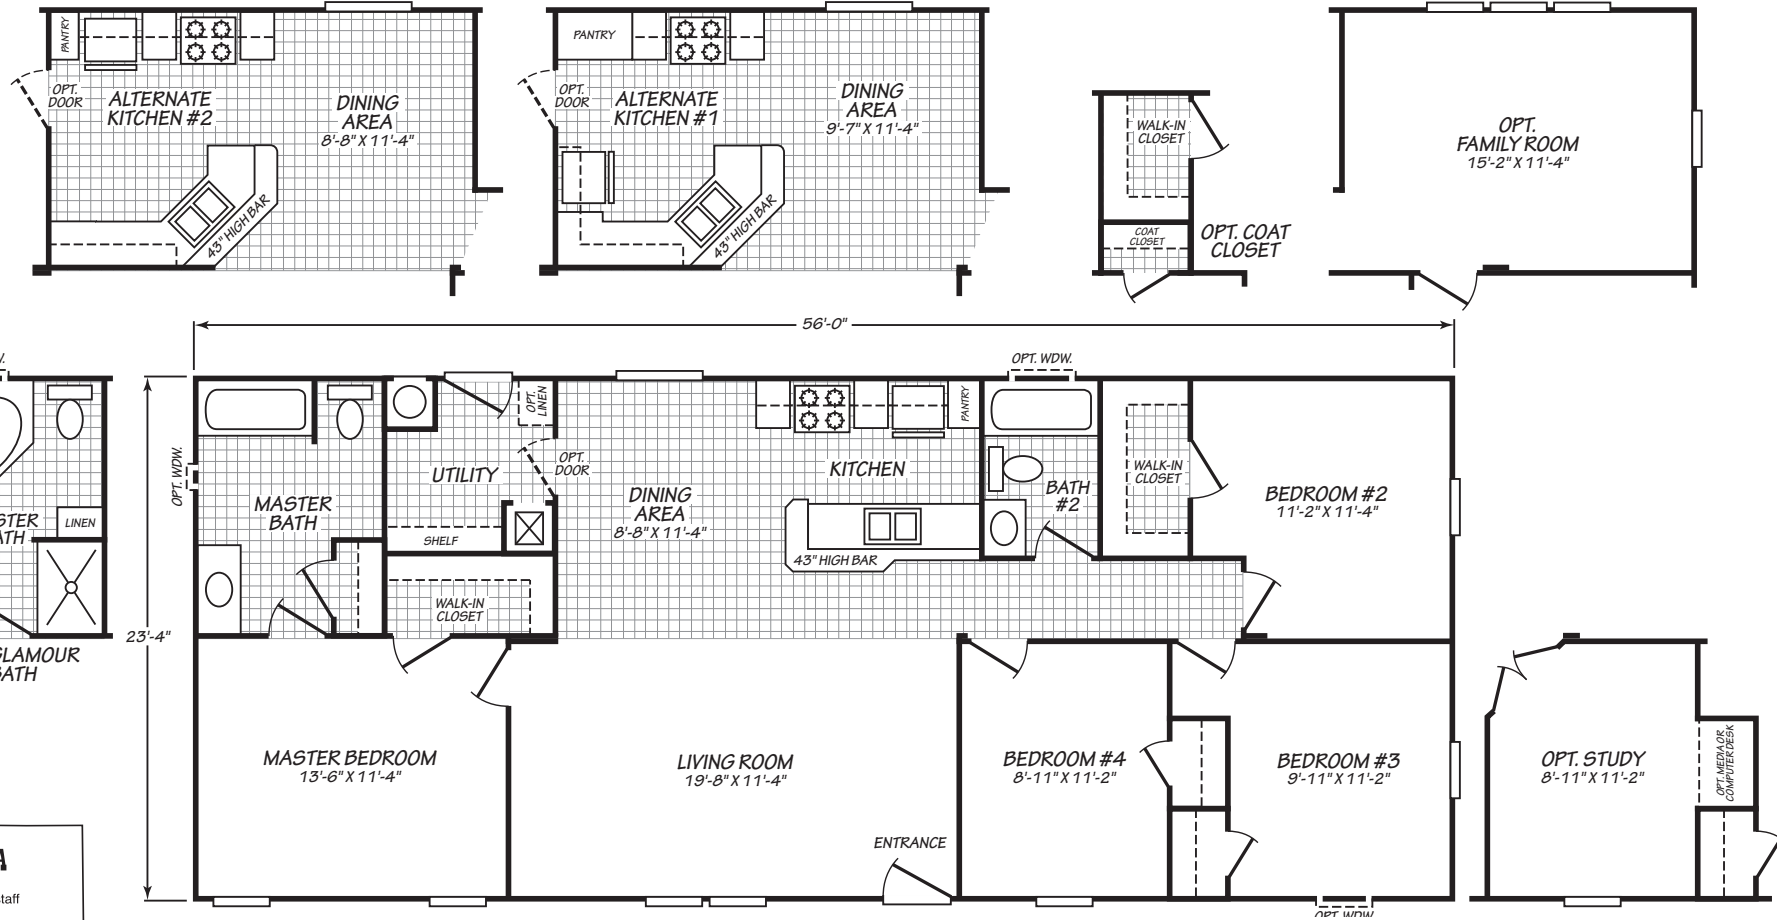

Sentinel

Canyon Lake Series

4 Bedrooms, 2 Baths
Approx. 1,306 Sq. Ft.

Last Updated: 8-16-19

The Home Outlet • Tucson
890 North Arizona Avenue
Chandler, Arizona 85225

For Detailed Directions See Map On Our Website