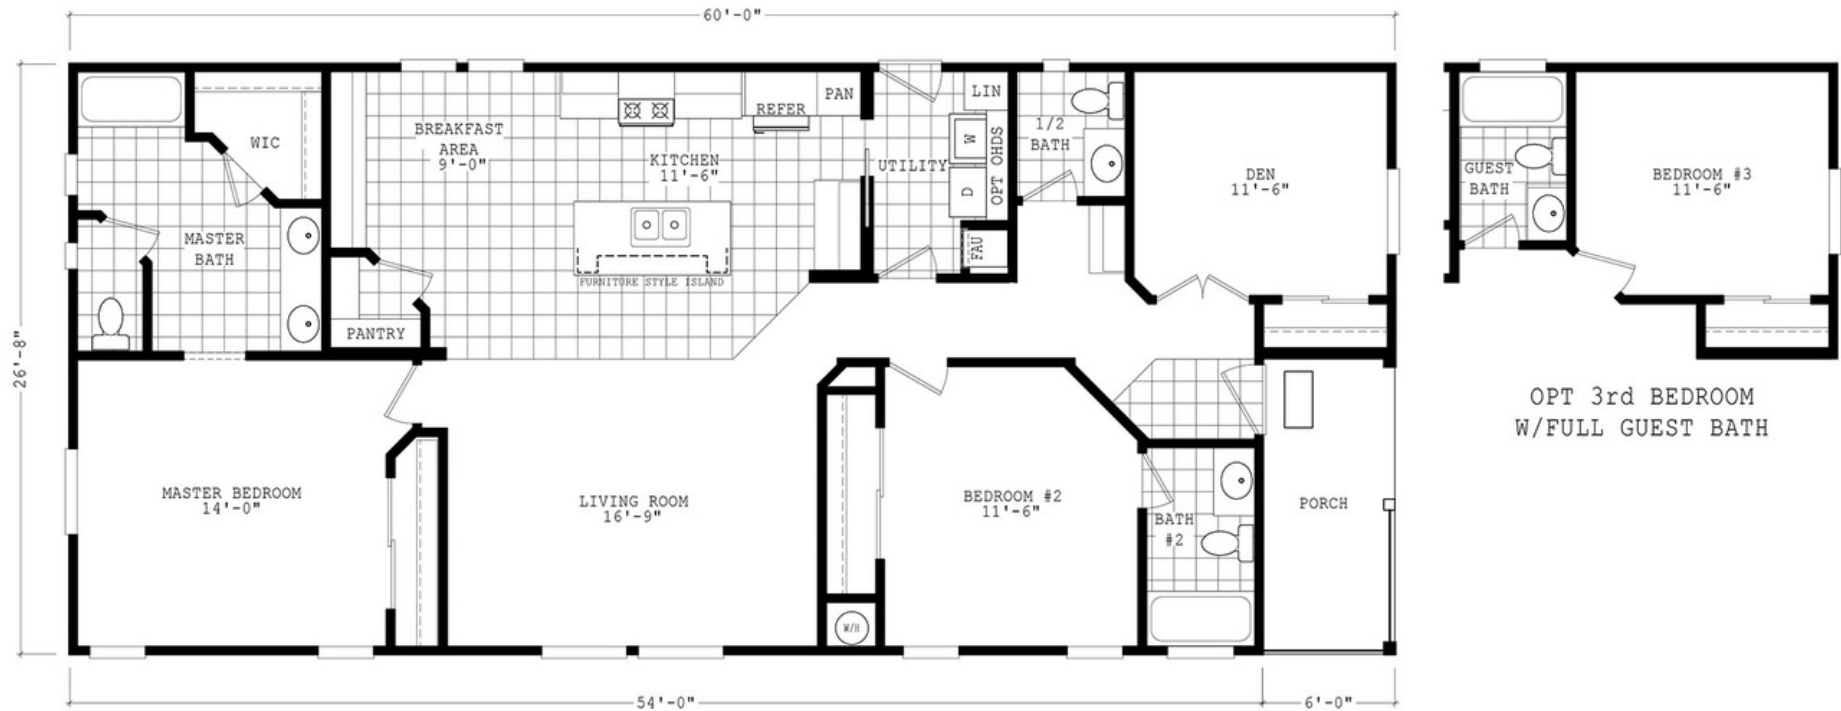

Salome

Durango Porch Series

1,600 SQ. FT. (Approximate) 2 Bedroom, 2.5 Bath

Last Updated: 3-29-22

THE HOME OUTLET
890 N. Arizona Ave.
Chandler, AZ 85225

TheHomeOutletAZ.com | 1-800-965-5401

IMPORTANT: Alta Cima Corp reserves the right to modify, cancel or substitute products or features of this event at any time without prior notice or obligation. Pictures and other promotional materials are representative and may depict or contain floor plans, square footages, elevations, options, upgrades, extra design features, decorations, floor coverings, specialty light fixtures, custom paint and wall coverings, window treatments, landscaping, sound and alarm systems, furnishings, appliances, and other designer/decorator features and amenities that are not included as part of the home and/or may not be available at all locations. Home, pricing and community information is subject to change, and homes to prior sale, at any time without notice or obligation. ©2020 Alta Cima Corp. All rights reserved.