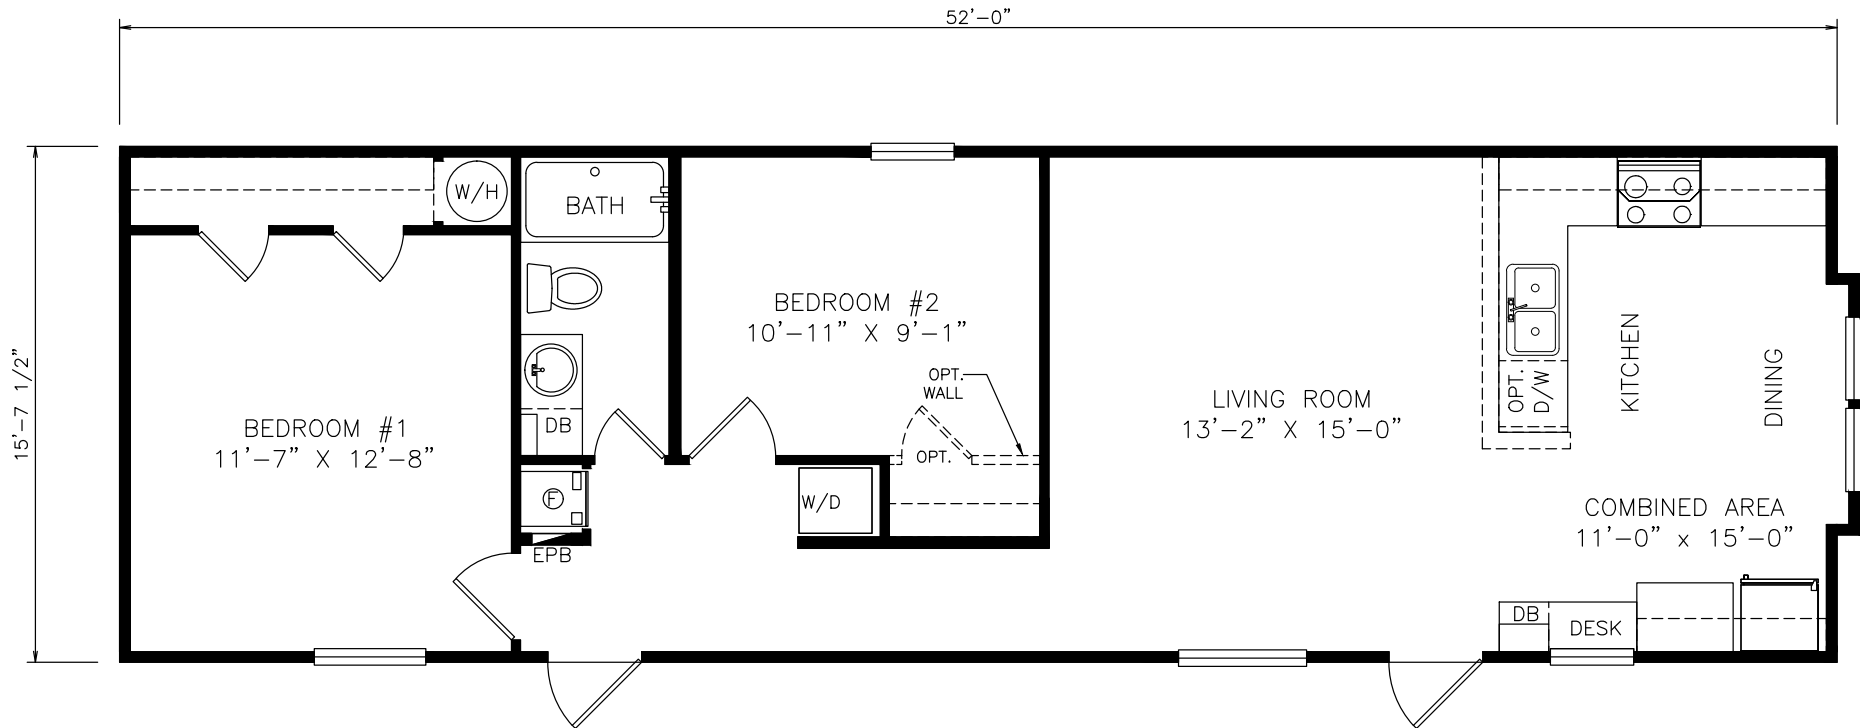

Ruckett

Heritage Series - Single Section

822 SQ. FT. (Approximate) 2 Bedrooms, 1 Bath

Last Updated: 6-22-21

THE HOME OUTLET
890 N. Arizona Ave.
Chandler, AZ 85225

TheHomeOutletAZ.com | 1-800-965-5401

IMPORTANT: Alta Cima Corp reserves the right to modify, cancel or substitute products or features of this event at any time without prior notice or obligation. Pictures and other promotional materials are representative and may depict or contain floor plans, square footages, elevations, options, upgrades, extra design features, decorations, floor coverings, specialty light fixtures, custom paint and wall coverings, window treatments, landscaping, sound and alarm systems, furnishings, appliances, and other designer/decorator features and amenities that are not included as part of the home and/or may not be available at all locations. Home, pricing and community information is subject to change, and homes to prior sale, at any time without notice or obligation. ©2020 Alta Cima Corp. All rights reserved.