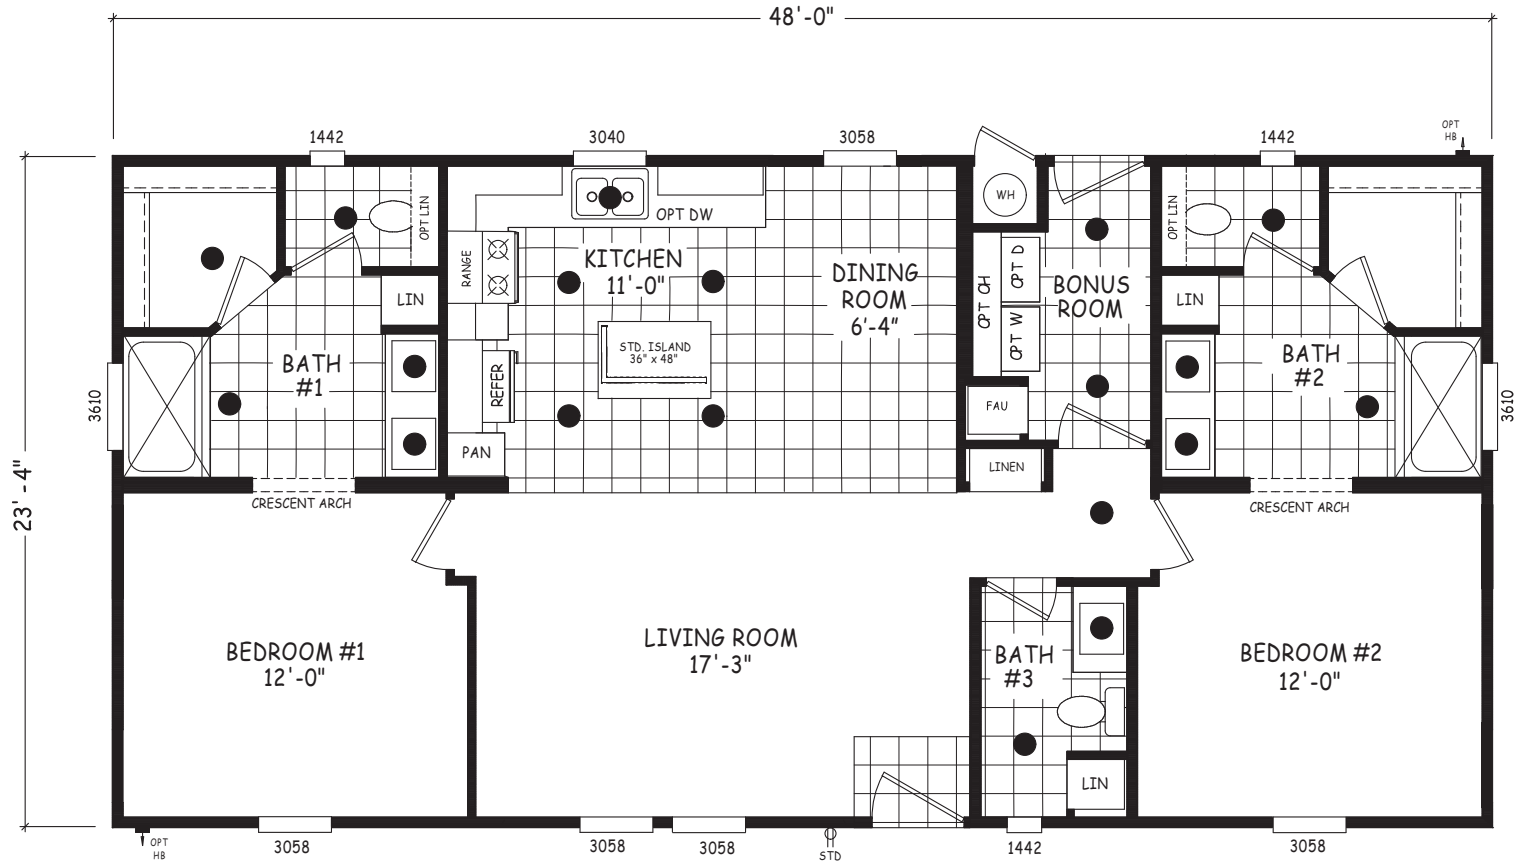

Rotan

Edge Series

1,120 SQ. FT. (Approximate) 2 Bedroom, 2.5 Bath

Last Updated: 7-22-24

THE HOME OUTLET
890 N. Arizona Ave.
Chandler, AZ 85225

TheHomeOutletAZ.com | 1-800-965-5401

IMPORTANT: Alta Cima Corp reserves the right to modify, cancel or substitute products or features of this event at any time without prior notice or obligation. Pictures and other promotional materials are representative and may depict or contain floor plans, square footages, elevations, options, upgrades, extra design features, decorations, floor coverings, specialty light fixtures, custom paint and wall coverings, window treatments, landscaping, sound and alarm systems, furnishings, appliances, and other designer/decorator features and amenities that are not included as part of the home and/or may not be available at all locations. Home, pricing and community information is subject to change, and homes to prior sale, at any time without notice or obligation. ©2020 Alta Cima Corp. All rights reserved.