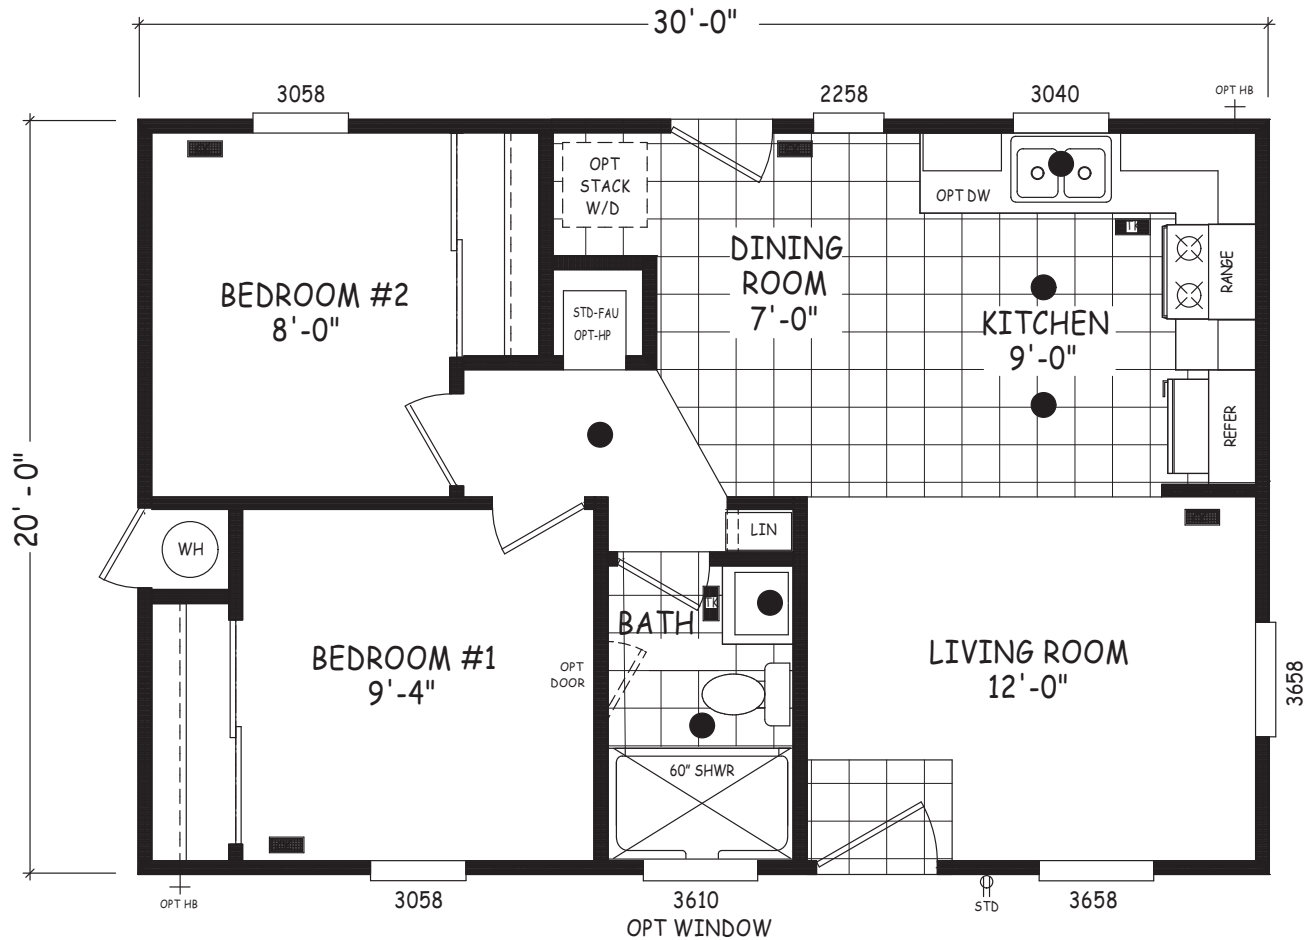

Rosser

Edge Series

600 SQ. FT. (Approximate) 2 Bedroom, 1 Bath

Last Updated: 5-8-24

THE HOME OUTLET
890 N. Arizona Ave.
Chandler, AZ 85225

TheHomeOutletAZ.com | 1-800-965-5401

IMPORTANT: Alta Cima Corp reserves the right to modify, cancel or substitute products or features of this event at any time without prior notice or obligation. Pictures and other promotional materials are representative and may depict or contain floor plans, square footages, elevations, options, upgrades, extra design features, decorations, floor coverings, specialty light fixtures, custom paint and wall coverings, window treatments, landscaping, sound and alarm systems, furnishings, appliances, and other designer/decorator features and amenities that are not included as part of the home and/or may not be available at all locations. Home, pricing and community information is subject to change, and homes to prior sale, at any time without notice or obligation. ©2020 Alta Cima Corp. All rights reserved.