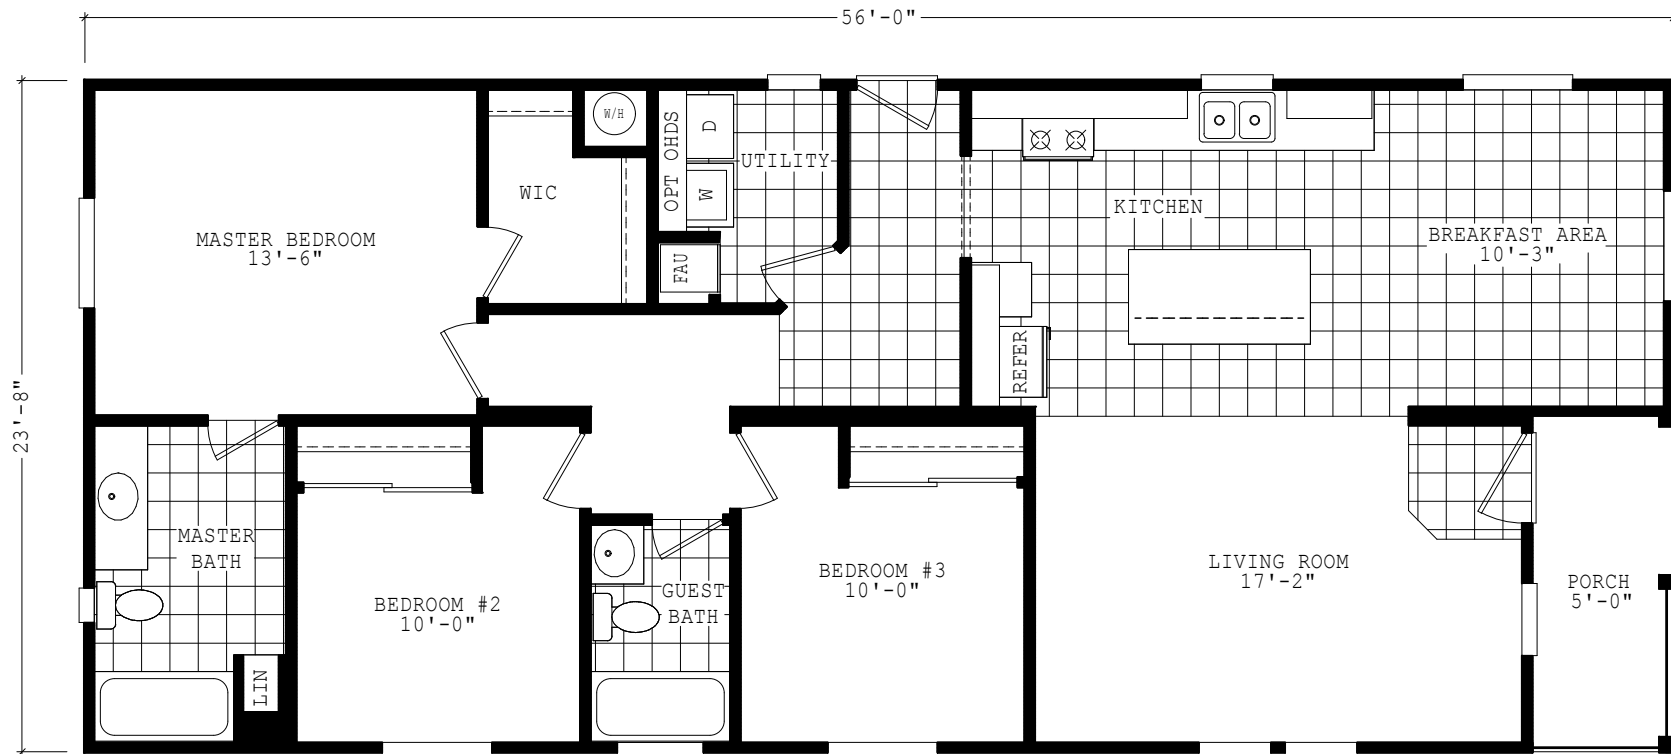

# Roscoe

Durango Limited Series

1,325 SQ. FT. (Approximate) 3 Bedroom, 2 Bath

Last Updated: 7-13-23

**THE HOME OUTLET**  
890 N. Arizona Ave.  
Chandler, AZ 85225

**TheHomeOutletAZ.com | 1-800-965-5401**

**IMPORTANT:** Alta Cima Corp reserves the right to modify, cancel or substitute products or features of this event at any time without prior notice or obligation. Pictures and other promotional materials are representative and may depict or contain floor plans, square footages, elevations, options, upgrades, extra design features, decorations, floor coverings, specialty light fixtures, custom paint and wall coverings, window treatments, landscaping, sound and alarm systems, furnishings, appliances, and other designer/decorator features and amenities that are not included as part of the home and/or may not be available at all locations. Home, pricing and community information is subject to change, and homes to prior sale, at any time without notice or obligation. ©2020 Alta Cima Corp. All rights reserved.