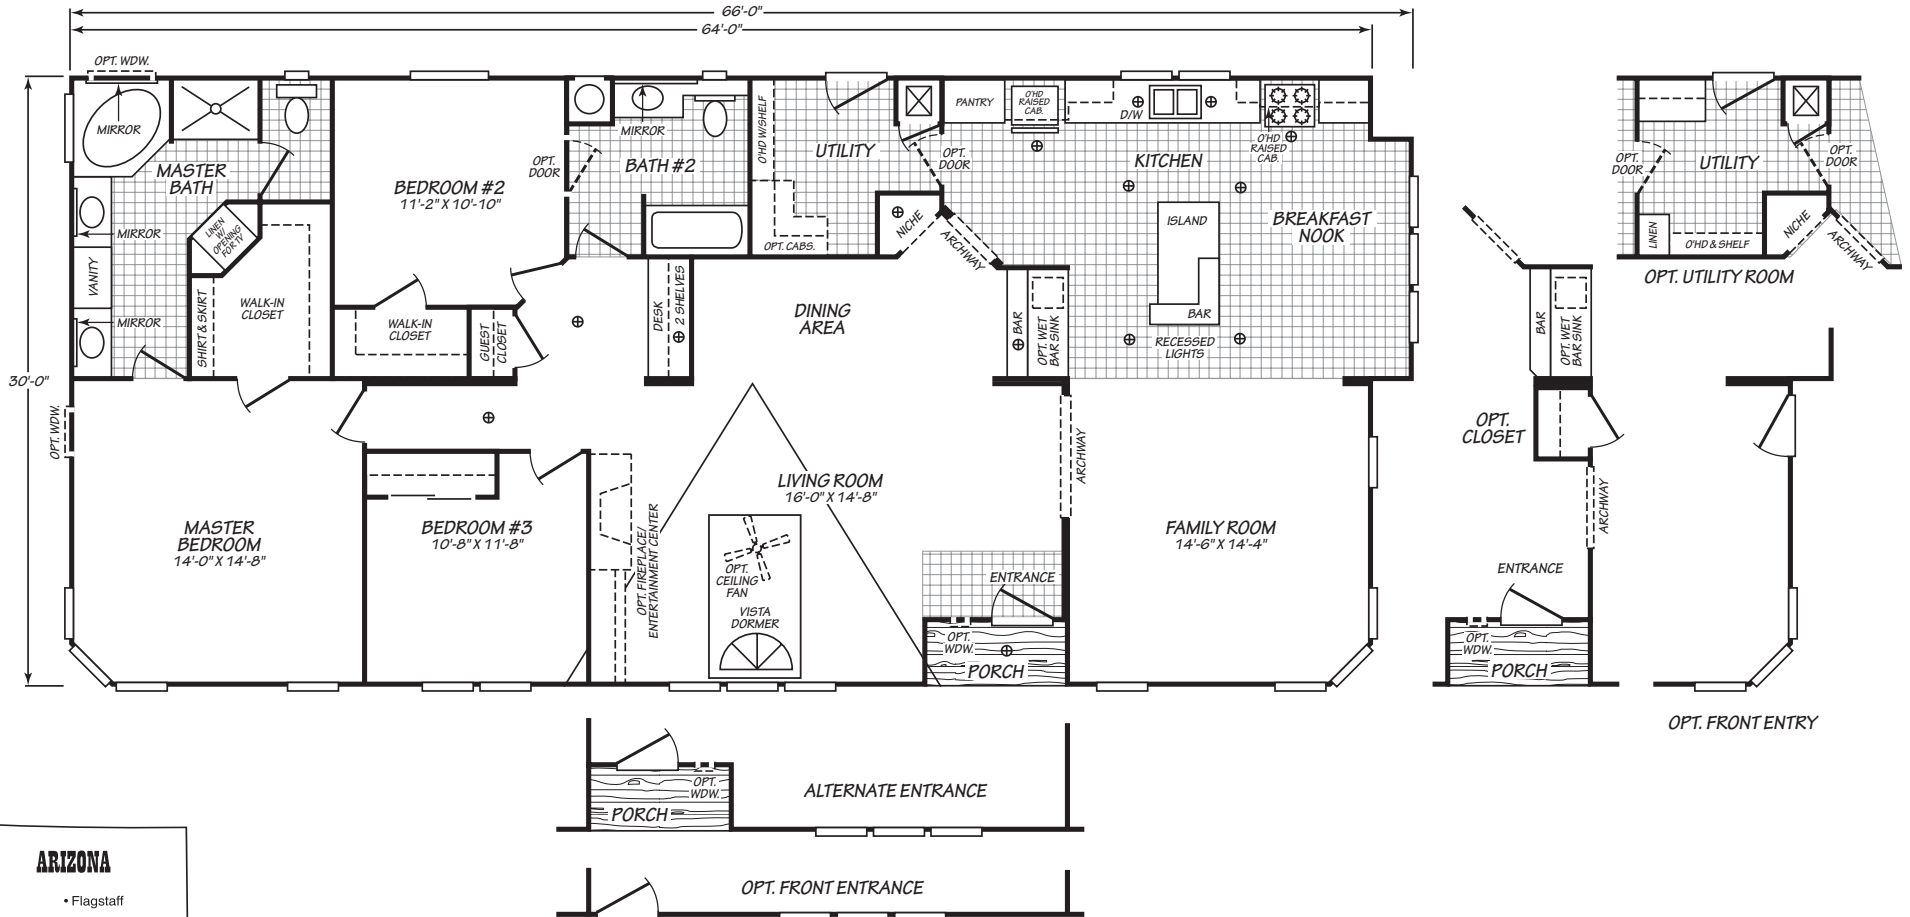

Rialto

Vogue II Series

3 Bedroom, 2 Bath
Approx. 1,917 Sq. Ft.

Last Updated: 8-13-19

ARIZONA

- Flagstaff
- Chandler
- Tucson

The Home Outlet
890 North Arizona Avenue
Chandler, Arizona 85225

For Detailed Directions See Map On Our Website