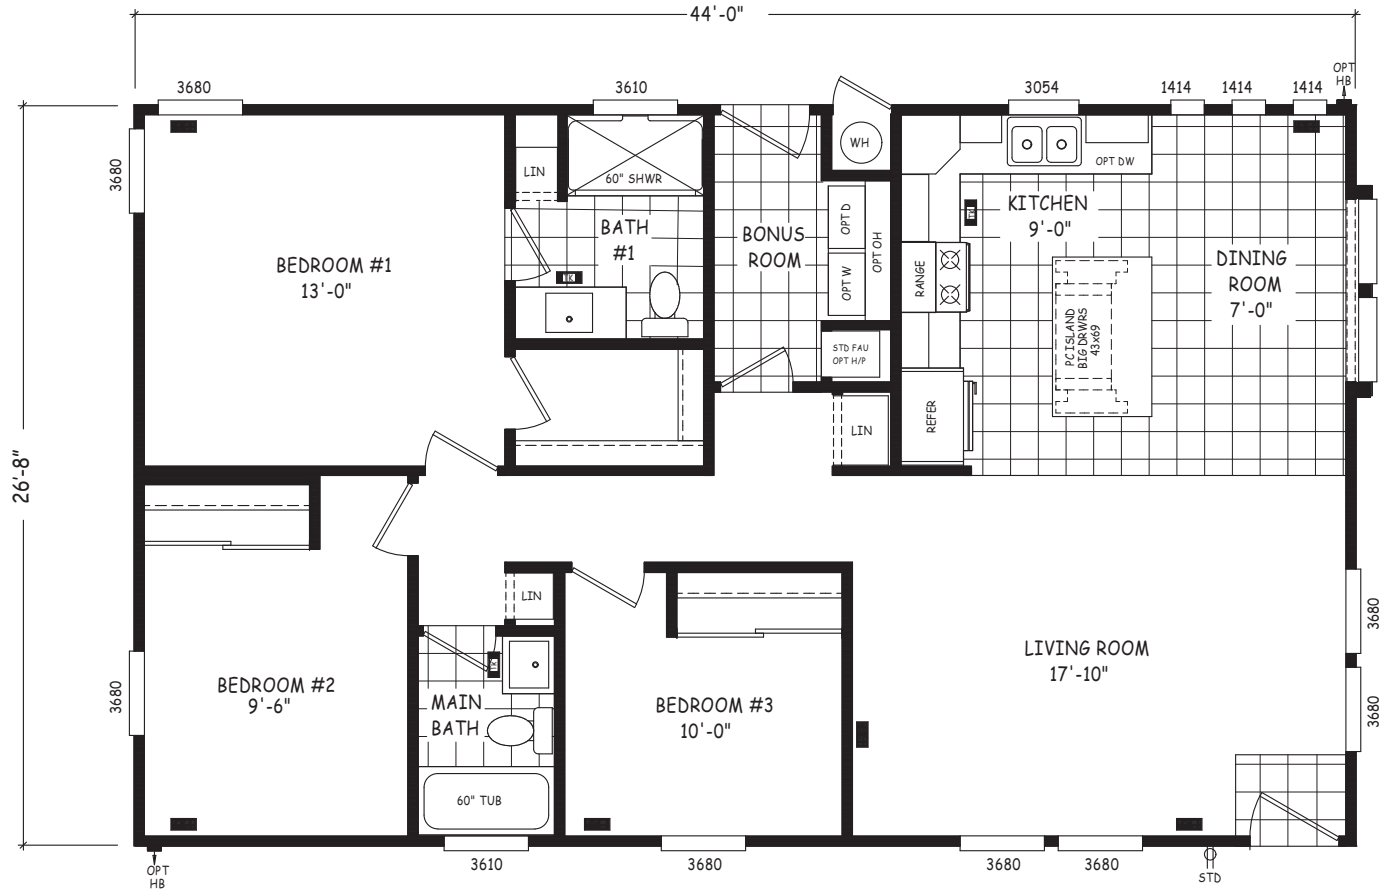

# Regina

Pinnacle Series

1,174 SQ. FT. (Approximate) 3 Bedroom, 2 Bath

Last Updated: 8-22-22

**THE HOME OUTLET**  
890 N. Arizona Ave.  
Chandler, AZ 85225

**TheHomeOutletAZ.com | 1-800-965-5401**

**IMPORTANT:** Alta Cima Corp reserves the right to modify, cancel or substitute products or features of this event at any time without prior notice or obligation. Pictures and other promotional materials are representative and may depict or contain floor plans, square footages, elevations, options, upgrades, extra design features, decorations, floor coverings, specialty light fixtures, custom paint and wall coverings, window treatments, landscaping, sound and alarm systems, furnishings, appliances, and other designer/decorator features and amenities that are not included as part of the home and/or may not be available at all locations. Home, pricing and community information is subject to change, and homes to prior sale, at any time without notice or obligation. ©2020 Alta Cima Corp. All rights reserved.