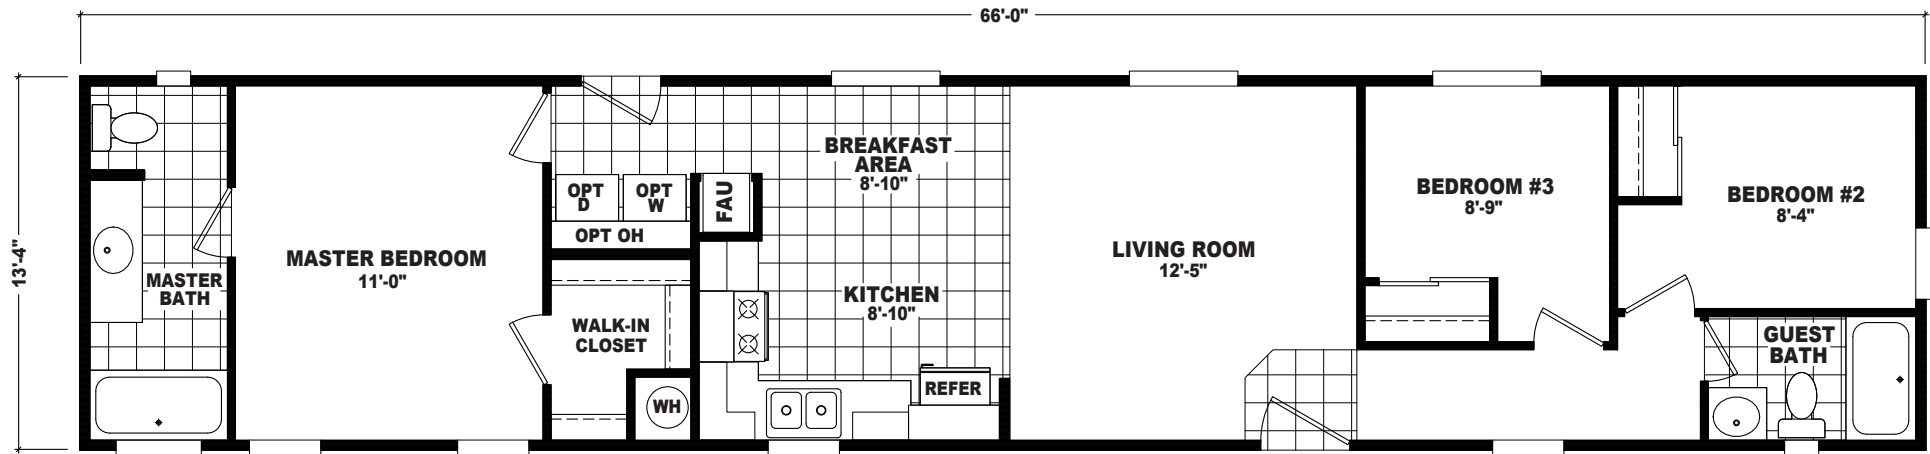

Racine

EP Single Section Series

880 SQ. FT. (Approximate) 3 Bedroom, 2 Bath

Last Updated: 9-19-22

THE HOME OUTLET
890 N. Arizona Ave.
Chandler, AZ 85225

TheHomeOutletAZ.com | 1-800-965-5401

IMPORTANT: Alta Cima Corp reserves the right to modify, cancel or substitute products or features of this event at any time without prior notice or obligation. Pictures and other promotional materials are representative and may depict or contain floor plans, square footages, elevations, options, upgrades, extra design features, decorations, floor coverings, specialty light fixtures, custom paint and wall coverings, window treatments, landscaping, sound and alarm systems, furnishings, appliances, and other designer/decorator features and amenities that are not included as part of the home and/or may not be available at all locations. Home, pricing and community information is subject to change, and homes to prior sale, at any time without notice or obligation. ©2020 Alta Cima Corp. All rights reserved.