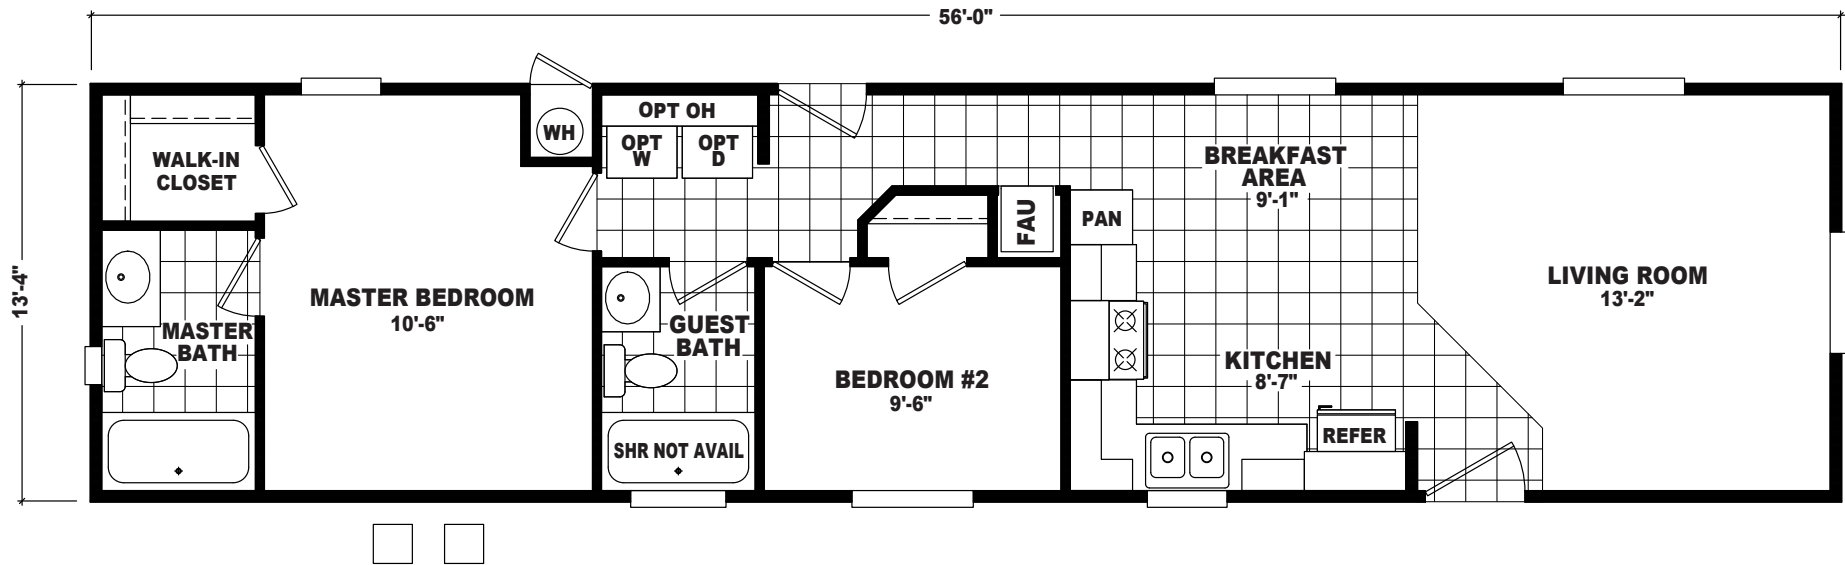

# Quari

EP Single Section Series

746 SQ. FT. (Approximate) 2 Bedroom, 2 Bath

Last Updated: 9-19-22

**THE HOME OUTLET**  
890 N. Arizona Ave.  
Chandler, AZ 85225

**TheHomeOutletAZ.com | 1-800-965-5401**

**IMPORTANT:** Alta Cima Corp reserves the right to modify, cancel or substitute products or features of this event at any time without prior notice or obligation. Pictures and other promotional materials are representative and may depict or contain floor plans, square footages, elevations, options, upgrades, extra design features, decorations, floor coverings, specialty light fixtures, custom paint and wall coverings, window treatments, landscaping, sound and alarm systems, furnishings, appliances, and other designer/decorator features and amenities that are not included as part of the home and/or may not be available at all locations. Home, pricing and community information is subject to change, and homes to prior sale, at any time without notice or obligation. ©2020 Alta Cima Corp. All rights reserved.