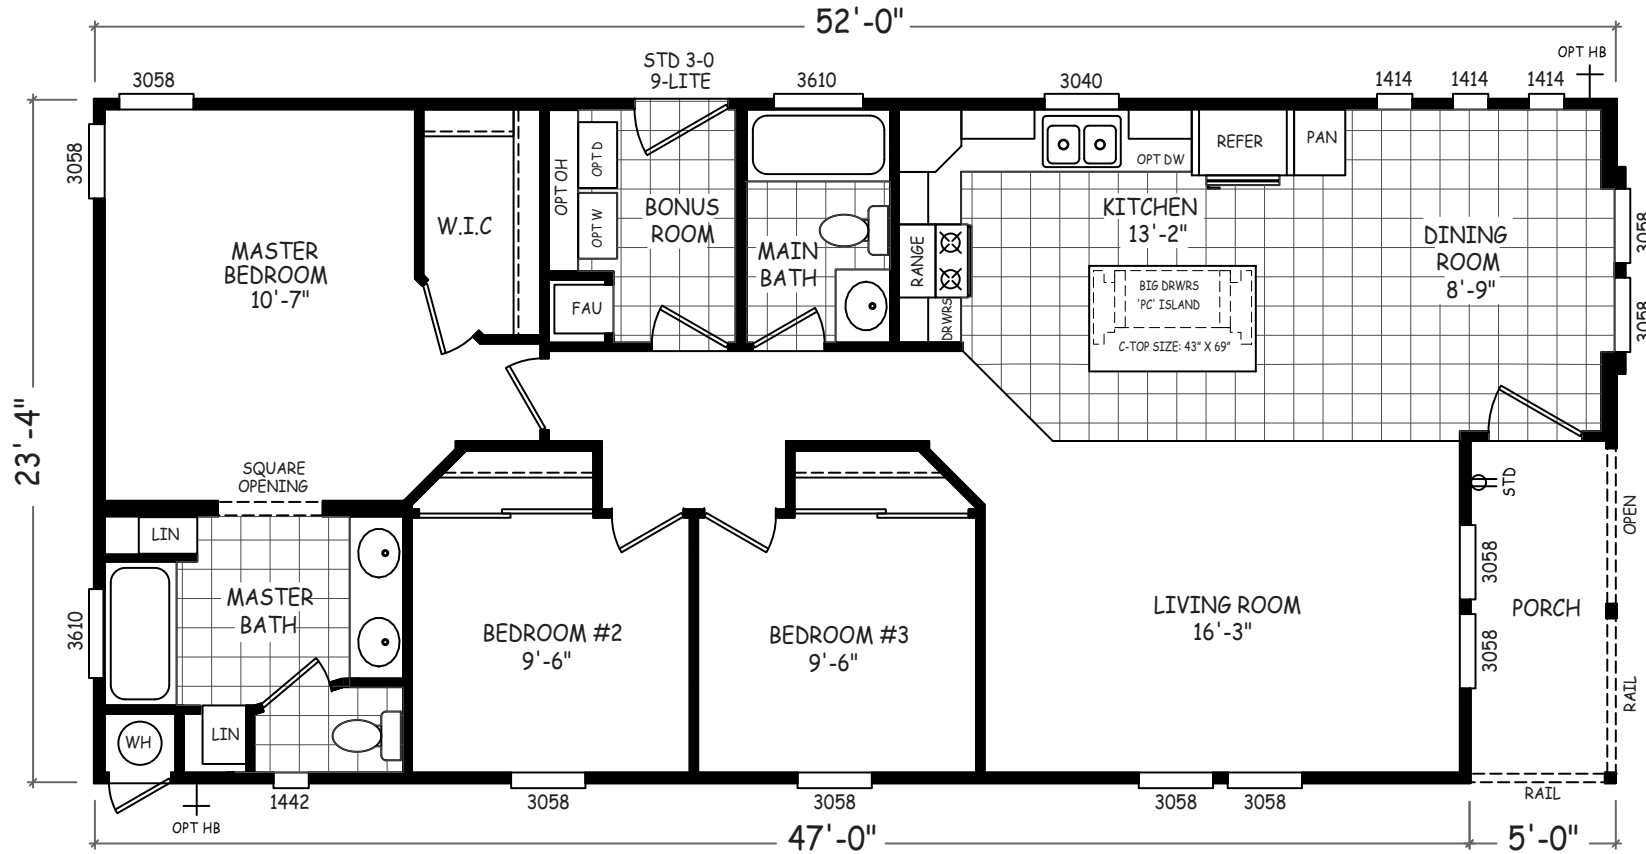

# Pembina

Sedona Ridge Classic Series

1,213 SQ. FT. (Approximate) 3 Bedroom, 2 Bath

Last Updated: 5-21-24

**THE HOME OUTLET**  
890 N. Arizona Ave.  
Chandler, AZ 85225

**TheHomeOutletAZ.com | 1-800-965-5401**