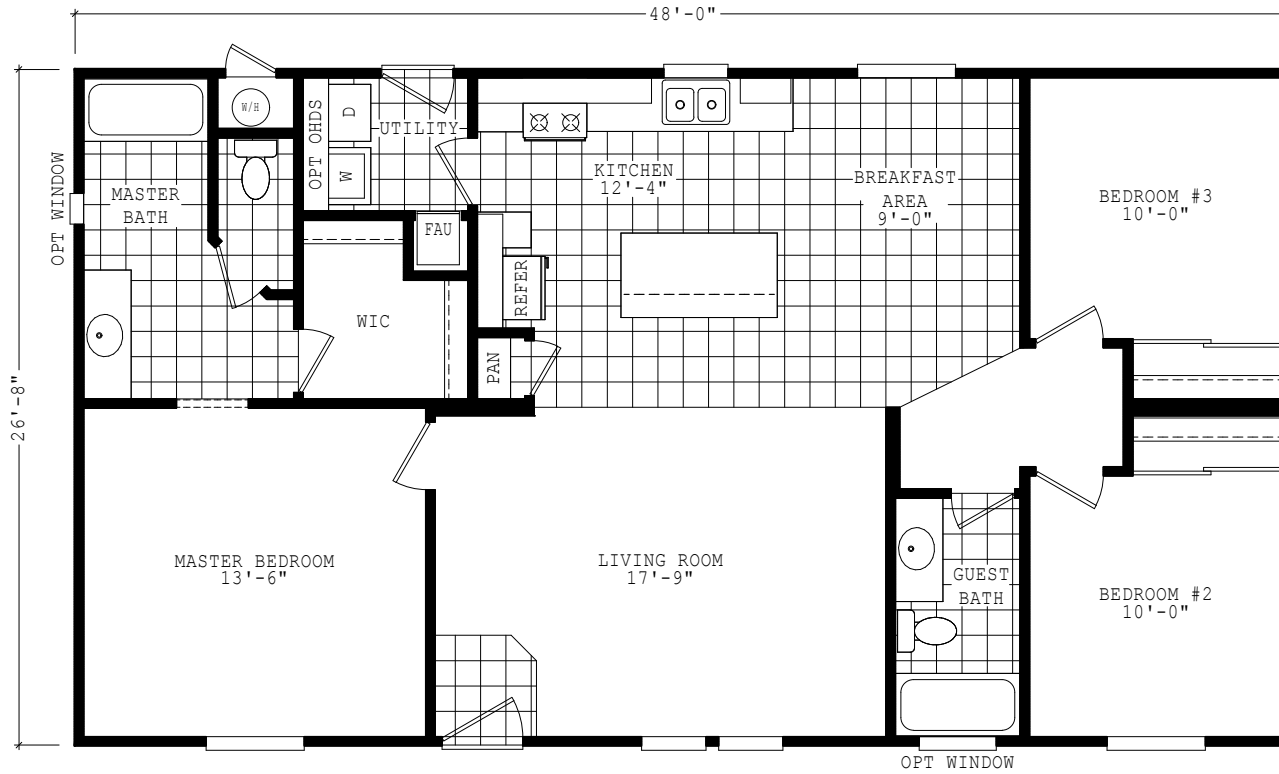

# Pella

Durango Limited Series

1,280 SQ. FT. (Approximate) 3 Bedroom, 2 Bath

Last Updated: 7-24-23

**THE HOME OUTLET**  
890 N. Arizona Ave.  
Chandler, AZ 85225

**TheHomeOutletAZ.com | 1-800-965-5401**

**IMPORTANT:** Alta Cima Corp reserves the right to modify, cancel or substitute products or features of this event at any time without prior notice or obligation. Pictures and other promotional materials are representative and may depict or contain floor plans, square footages, elevations, options, upgrades, extra design features, decorations, floor coverings, specialty light fixtures, custom paint and wall coverings, window treatments, landscaping, sound and alarm systems, furnishings, appliances, and other designer/decorator features and amenities that are not included as part of the home and/or may not be available at all locations. Home, pricing and community information is subject to change, and homes to prior sale, at any time without notice or obligation. ©2020 Alta Cima Corp. All rights reserved.