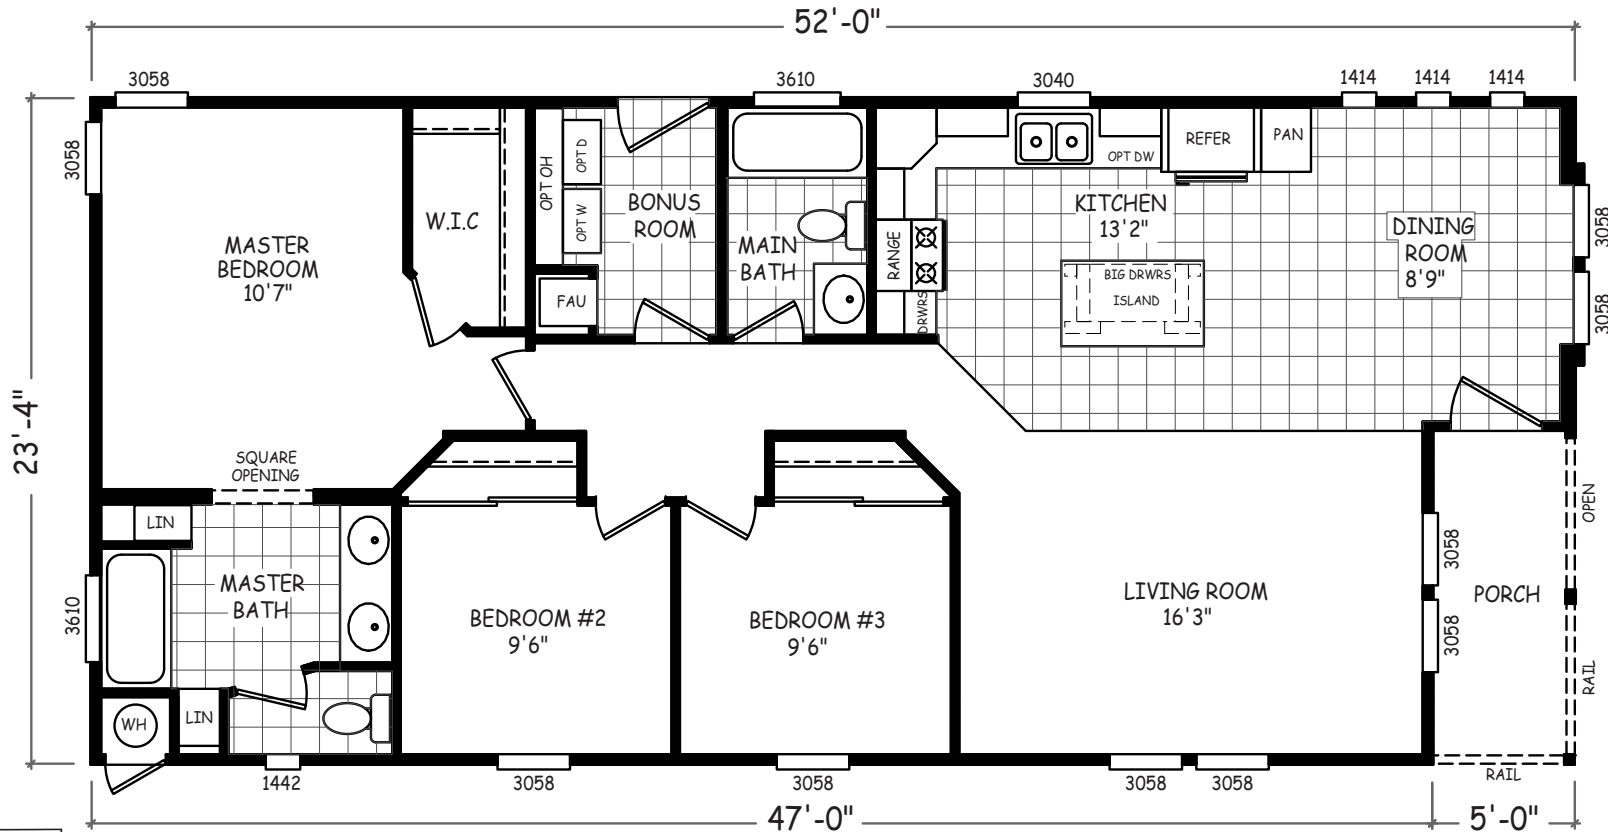

# Pebble Creek

Sedona Ridge Series

3 Bedroom, 2 Bath  
Approx. 1,213 Sq. Ft.

Last Updated: 9-14-16

The Home Outlet • Tucson  
890 North Arizona Avenue  
Chandler, Arizona 85225

For Detailed Directions See Map On Our Website