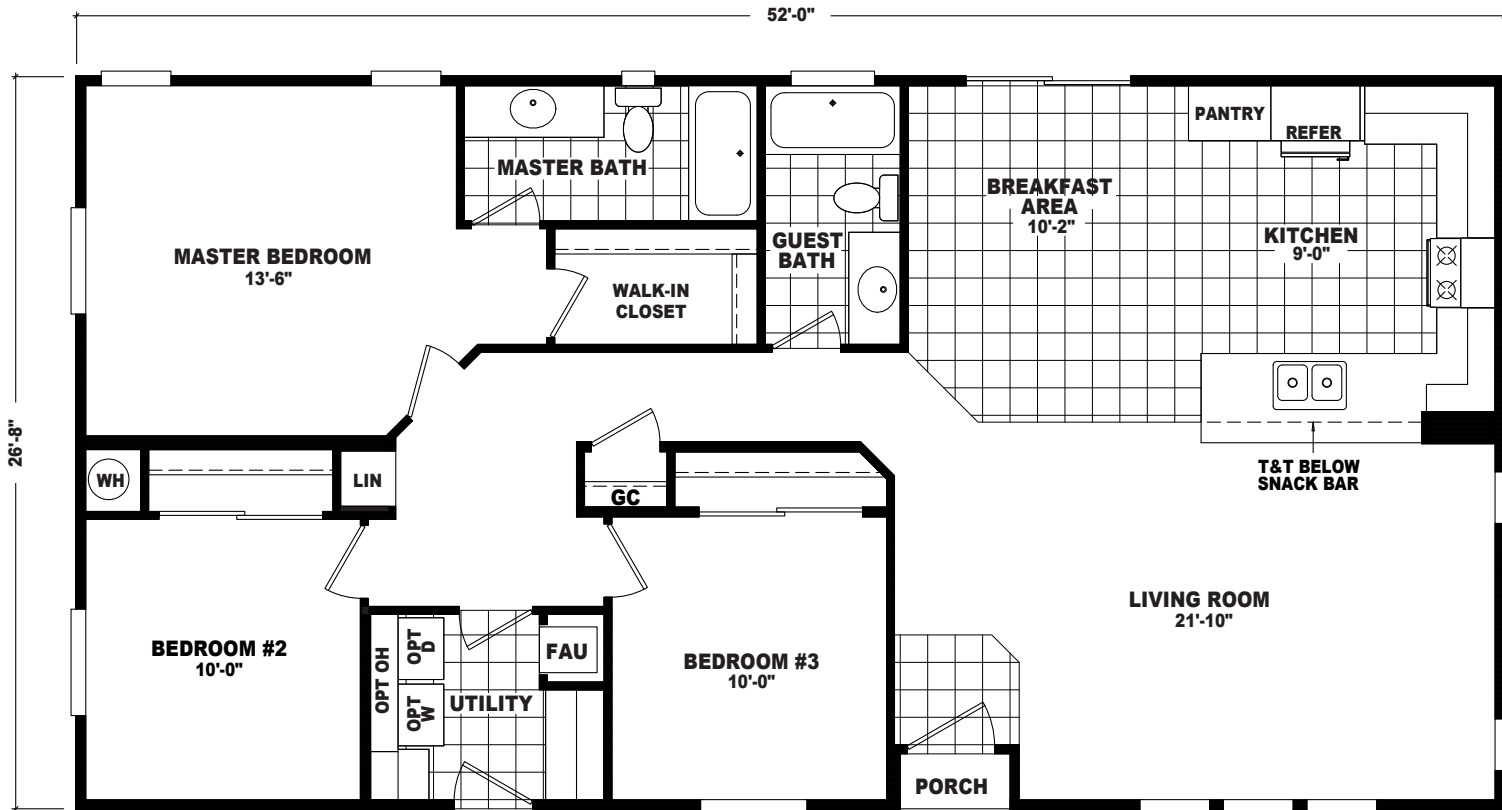

Paulden

Mountain Ridge Series

3 Bedrooms, 2 Baths
Approx. 1,386 Sq. Ft.

Last Updated: 1-9-2020

For Detailed Directions See Map On Our Website

I authorize The Home Outlet to build my house, per this plan.

X _____