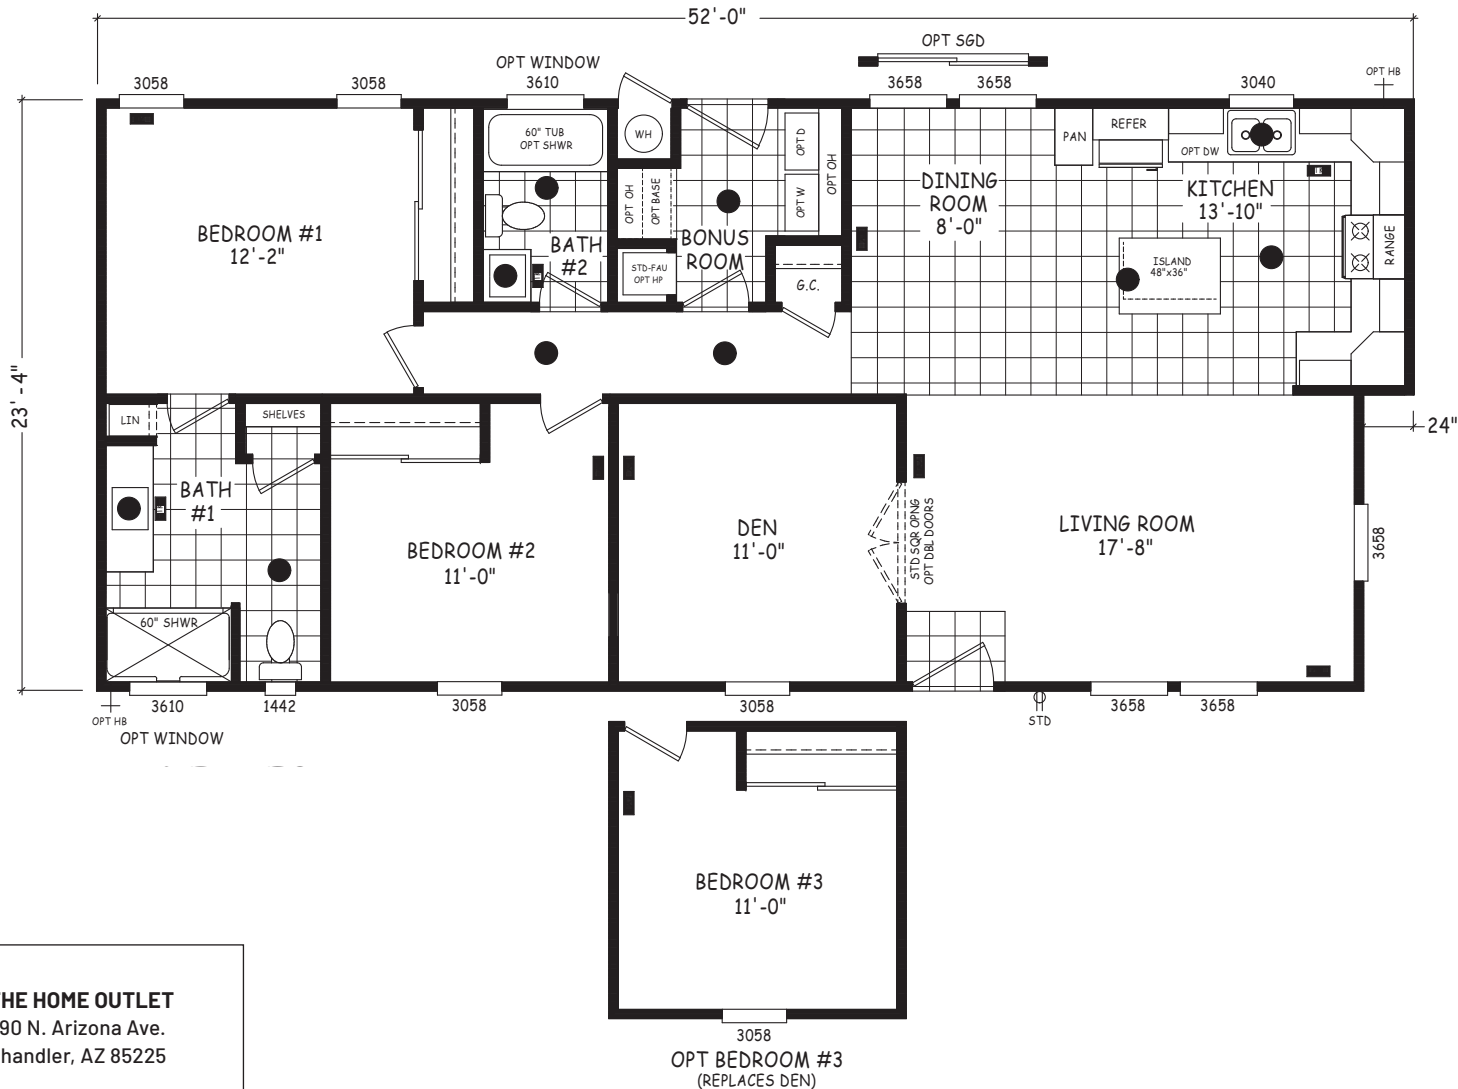

Palmer

Edge Series

1,190 SQ. FT. (Approximate) 2 Bedroom, 2 Bath

Last Updated: 5-8-24

THE HOME OUTLET
890 N. Arizona Ave.
Chandler, AZ 85225

TheHomeOutletAZ.com | 1-800-965-5401

IMPORTANT: Alta Cima Corp reserves the right to modify, cancel or substitute products or features of this event at any time without prior notice or obligation. Pictures and other promotional materials are representative and may depict or contain floor plans, square footages, elevations, options, upgrades, extra design features, decorations, floor coverings, specialty light fixtures, custom paint and wall coverings, window treatments, landscaping, sound and alarm systems, furnishings, appliances, and other designer/decorator features and amenities that are not included as part of the home and/or may not be available at all locations. Home, pricing and community information is subject to change, and homes to prior sale, at any time without notice or obligation. ©2020 Alta Cima Corp. All rights reserved.