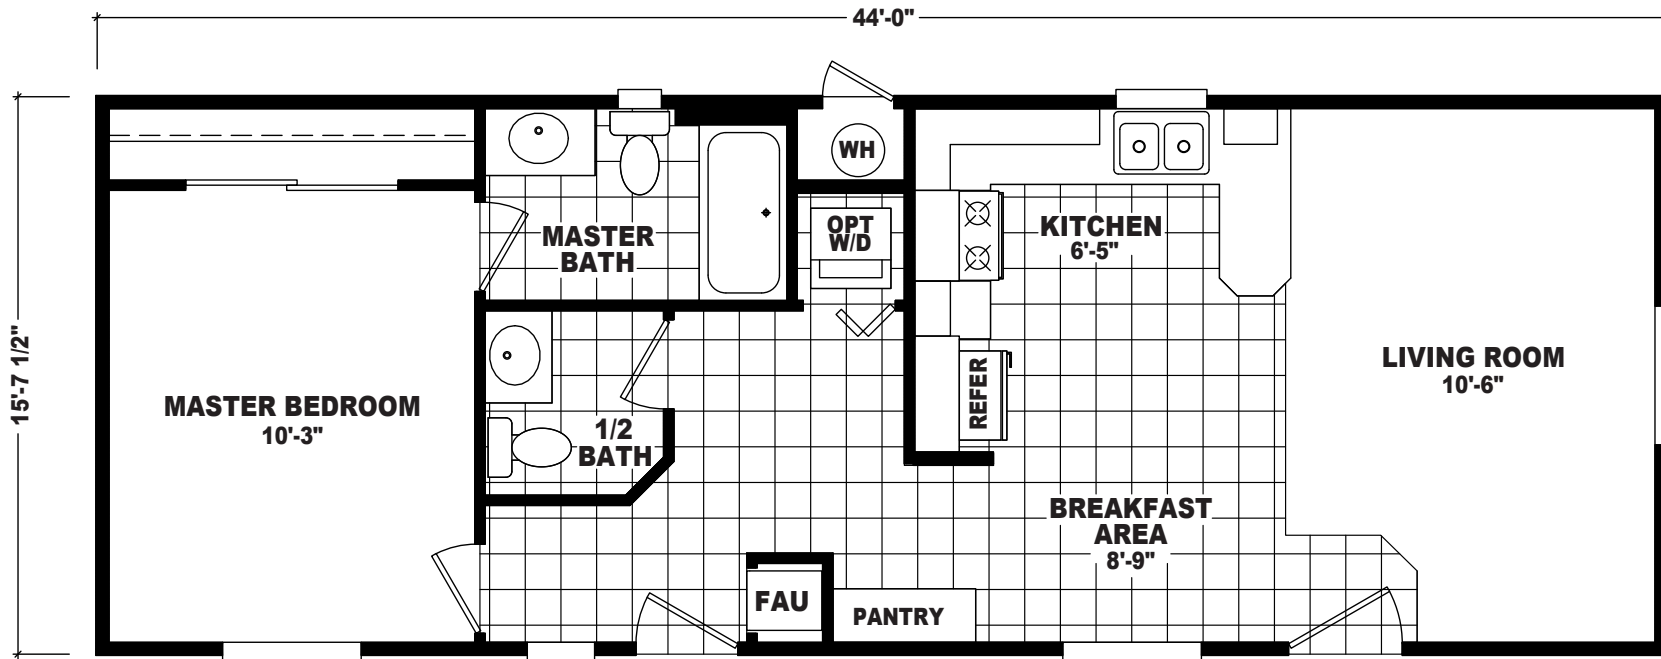

Palmcroft

Economy Plus Series

1 Bedroom, 1.5 Bath
Approx. 687 Sq. Ft.

Last Updated: 7-19-18

The Home Outlet • Tucson
890 North Arizona Avenue
Chandler, Arizona 85225

For Detailed Directions See Map On Our Website