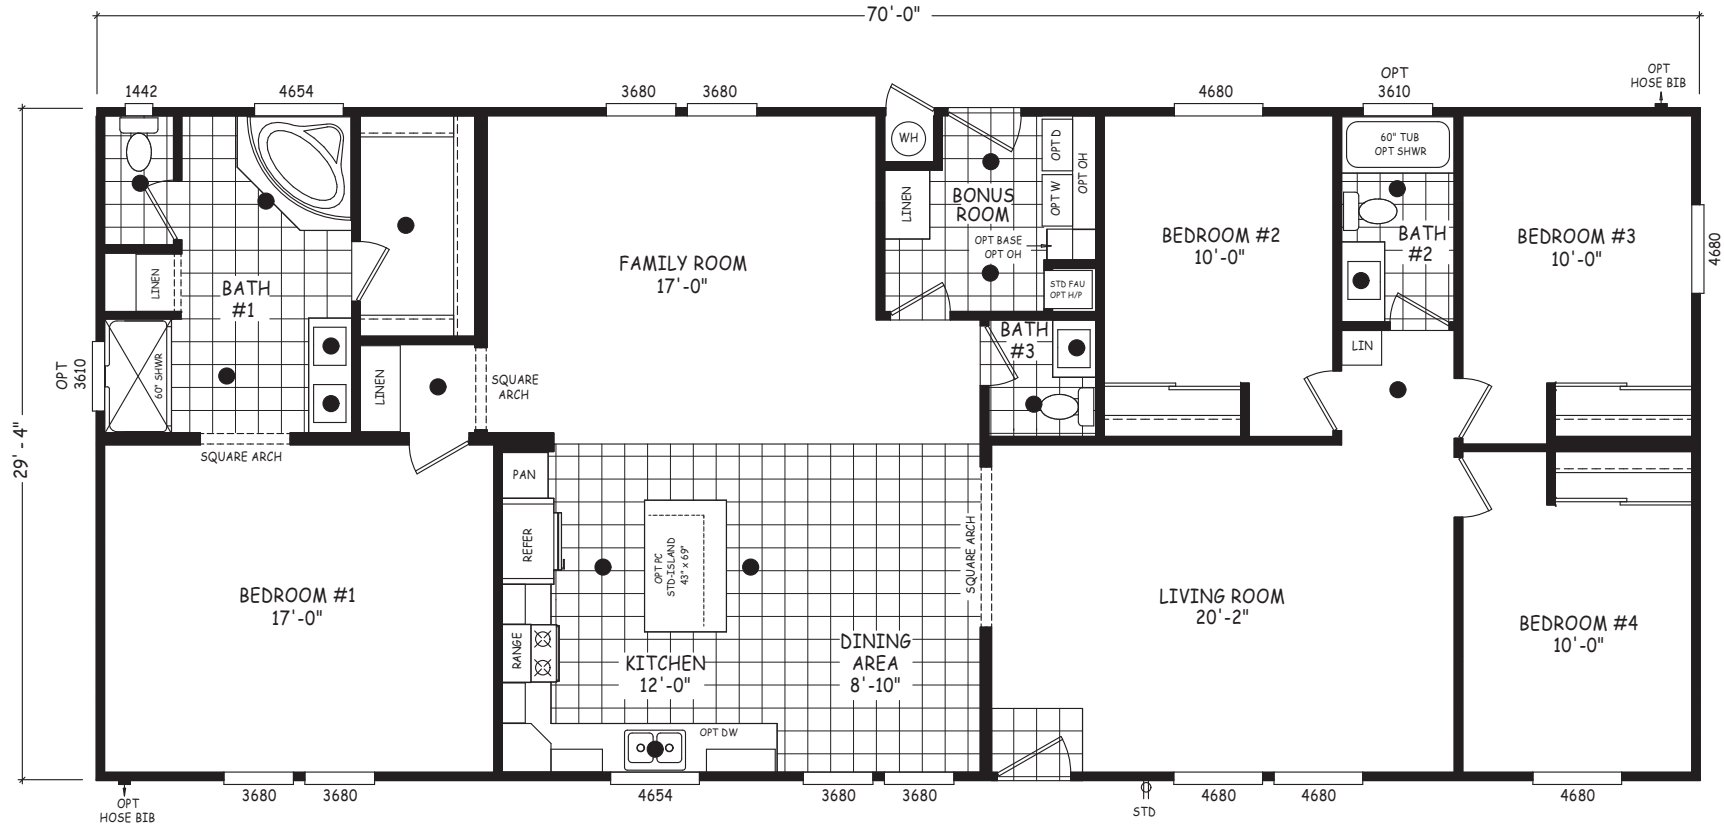

Pajarito

Edge Series

2,053 SQ. FT. (Approximate) 4 Bedroom, 2.5 Bath

Last Updated: 7-22-24

THE HOME OUTLET
890 N. Arizona Ave.
Chandler, AZ 85225

TheHomeOutletAZ.com | 1-800-965-5401

IMPORTANT: Alta Cima Corp reserves the right to modify, cancel or substitute products or features of this event at any time without prior notice or obligation. Pictures and other promotional materials are representative and may depict or contain floor plans, square footages, elevations, options, upgrades, extra design features, decorations, floor coverings, specialty light fixtures, custom paint and wall coverings, window treatments, landscaping, sound and alarm systems, furnishings, appliances, and other designer/decorator features and amenities that are not included as part of the home and/or may not be available at all locations. Home, pricing and community information is subject to change, and homes to prior sale, at any time without notice or obligation. ©2020 Alta Cima Corp. All rights reserved.