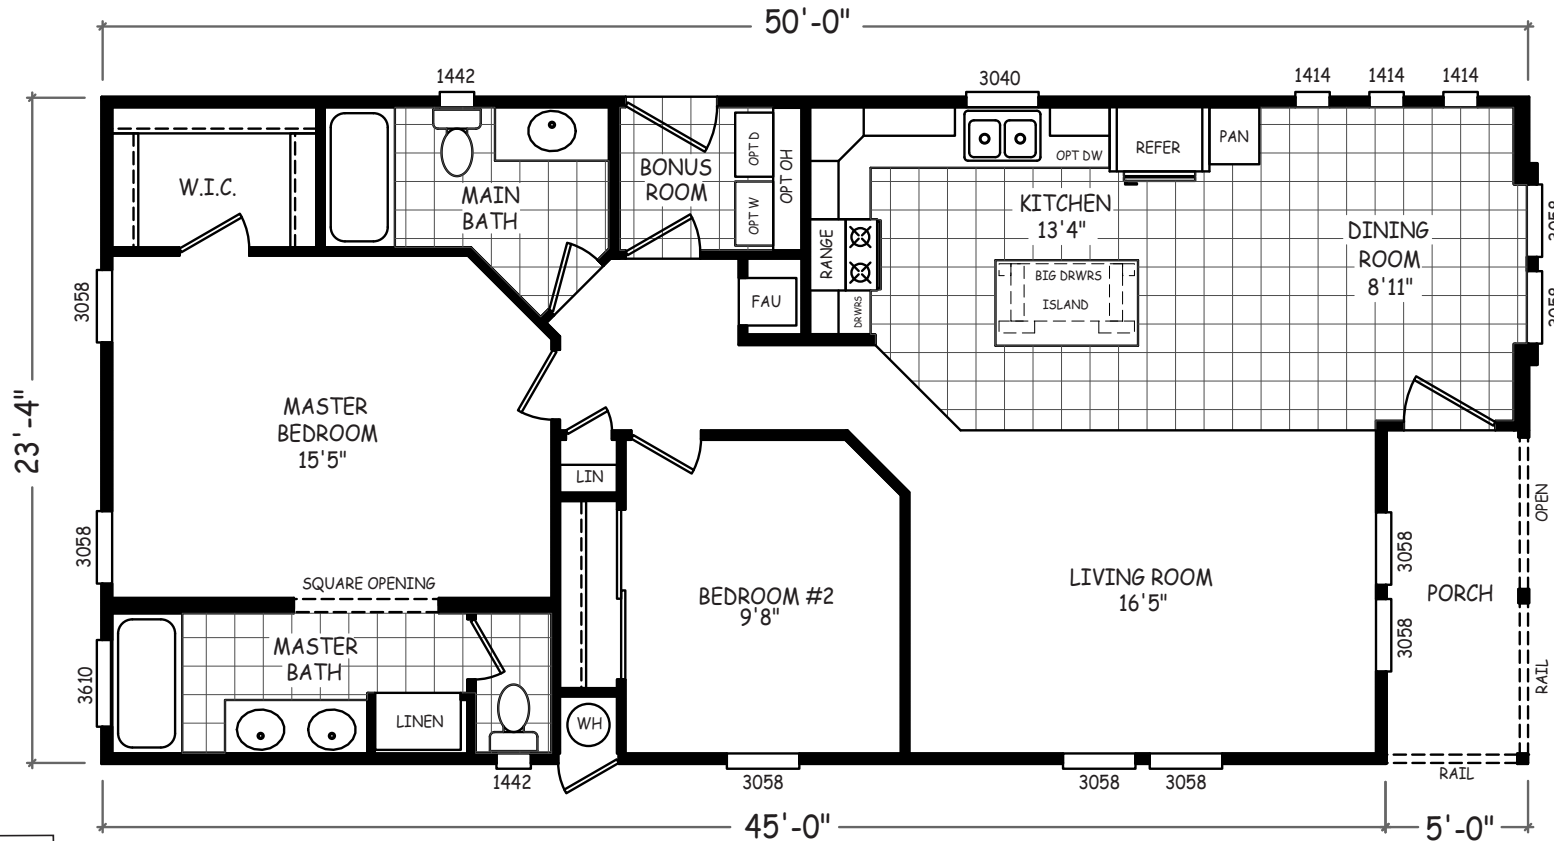

Owl Creek

Sedona Ridge Series

2 Bedroom, 2 Bath
Approx. 1,167 Sq. Ft.

Last Updated: 9-14-16

For Detailed Directions See Map On Our Website

I authorize The Home Outlet to build my house, per this plan.

X _____
Customer Signature/Date