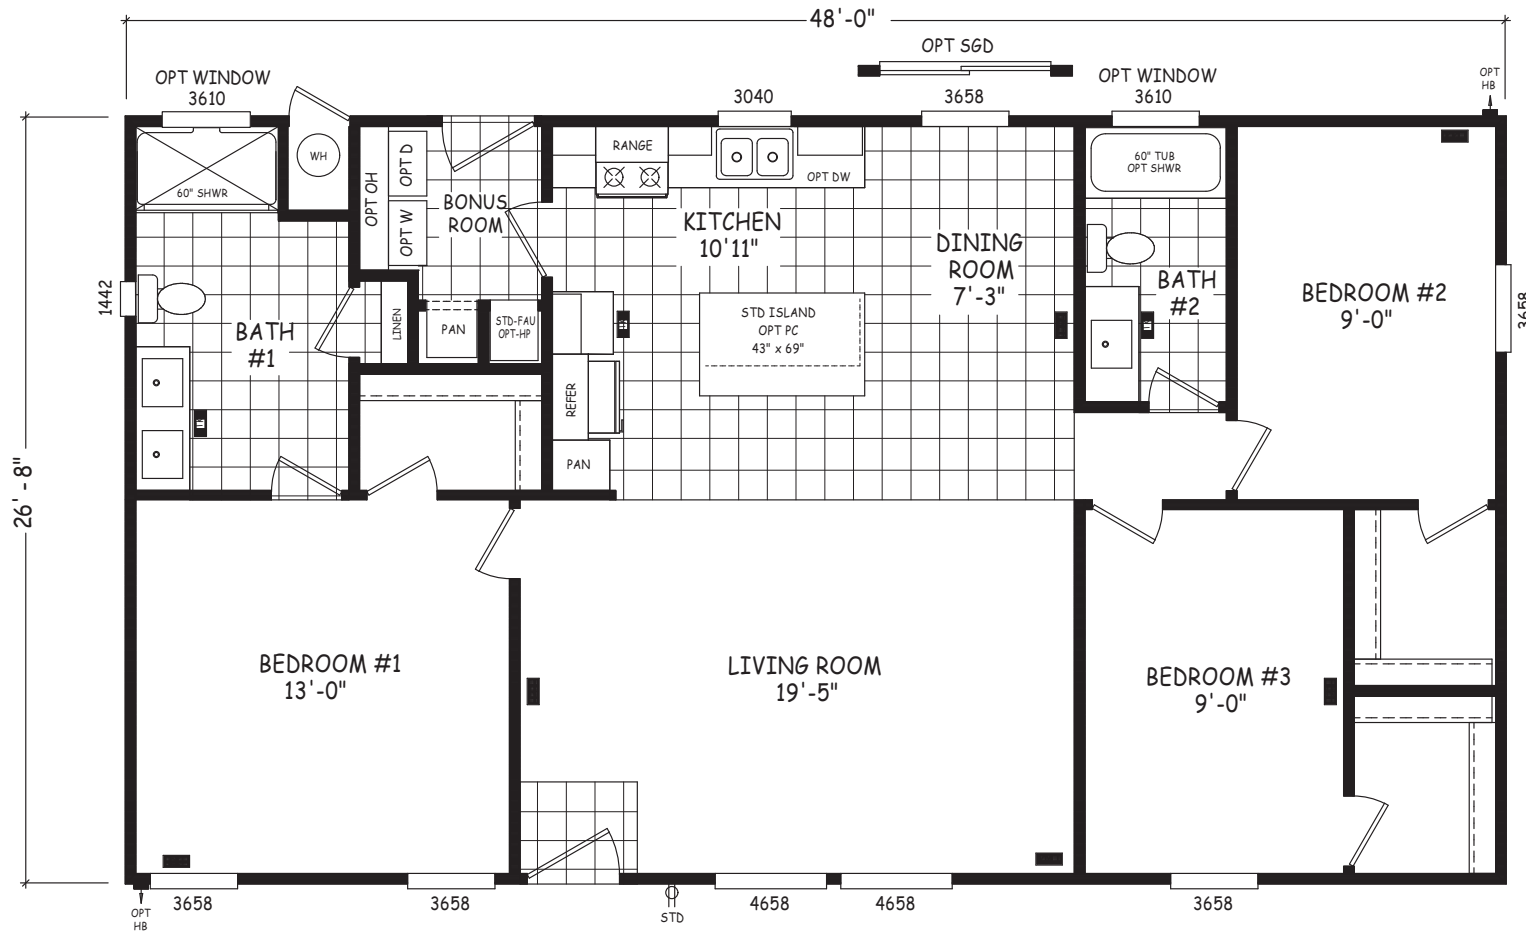

Ovando

Edge Series

1,280 SQ. FT. (Approximate) 3 Bedroom, 2 Bath

Last Updated: 8-22-22

THE HOME OUTLET
890 N. Arizona Ave.
Chandler, AZ 85225

TheHomeOutletAZ.com | 1-800-965-5401

IMPORTANT: Alta Cima Corp reserves the right to modify, cancel or substitute products or features of this event at any time without prior notice or obligation. Pictures and other promotional materials are representative and may depict or contain floor plans, square footages, elevations, options, upgrades, extra design features, decorations, floor coverings, specialty light fixtures, custom paint and wall coverings, window treatments, landscaping, sound and alarm systems, furnishings, appliances, and other designer/decorator features and amenities that are not included as part of the home and/or may not be available at all locations. Home, pricing and community information is subject to change, and homes to prior sale, at any time without notice or obligation. ©2020 Alta Cima Corp. All rights reserved.