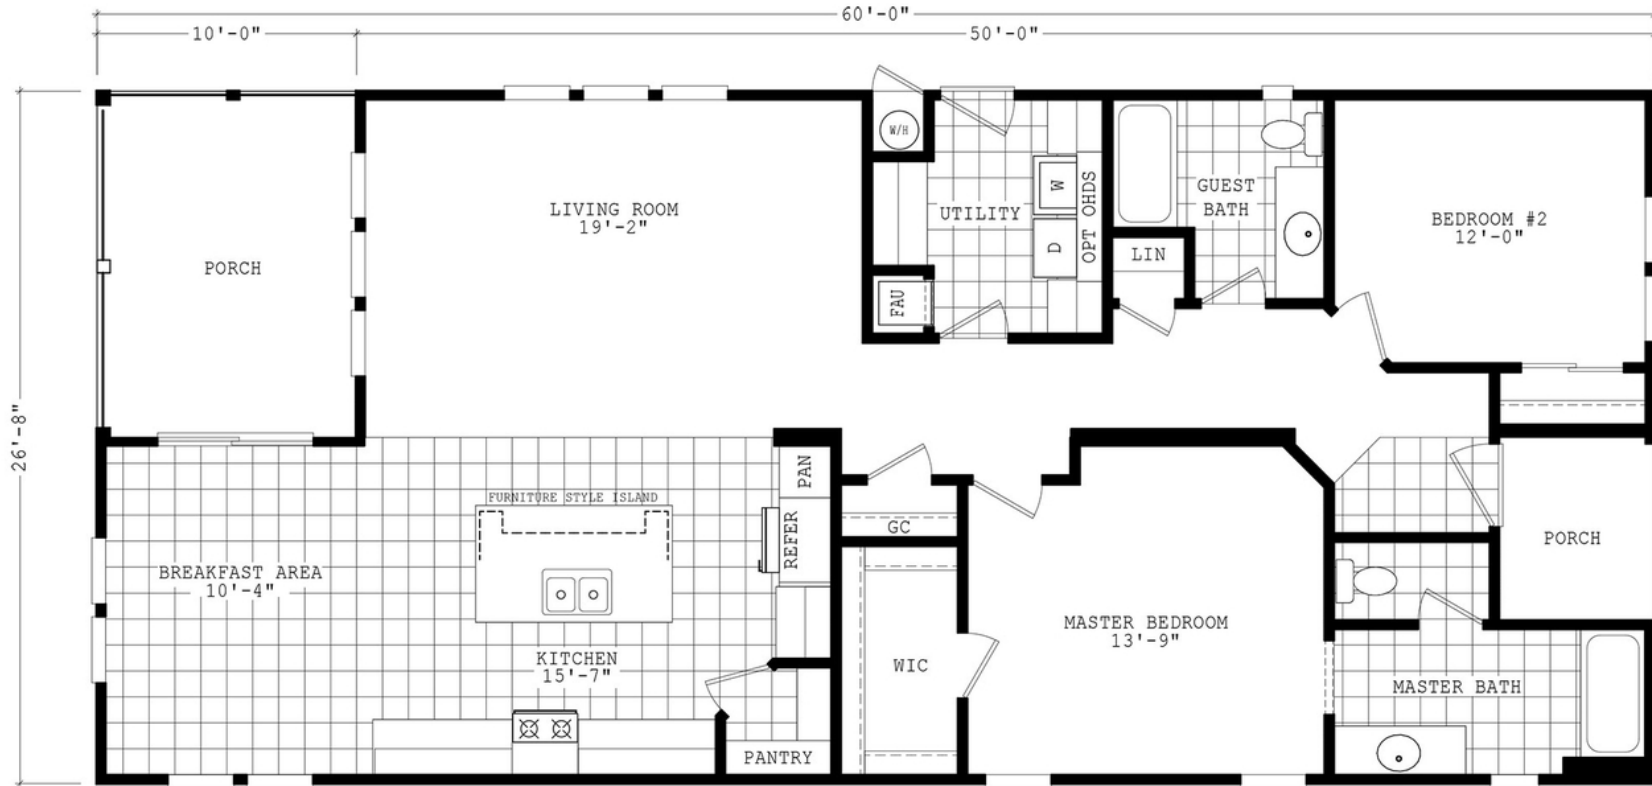

Oradon

Durango Porch Series

1,600 SQ. FT. (Approximate) 2 Bedroom, 2 Bath

Last Updated: 3-29-22

THE HOME OUTLET
890 N. Arizona Ave.
Chandler, AZ 85225

TheHomeOutletAZ.com | 1-800-965-5401

IMPORTANT: Alta Cima Corp reserves the right to modify, cancel or substitute products or features of this event at any time without prior notice or obligation. Pictures and other promotional materials are representative and may depict or contain floor plans, square footages, elevations, options, upgrades, extra design features, decorations, floor coverings, specialty light fixtures, custom paint and wall coverings, window treatments, landscaping, sound and alarm systems, furnishings, appliances, and other designer/decorator features and amenities that are not included as part of the home and/or may not be available at all locations. Home, pricing and community information is subject to change, and homes to prior sale, at any time without notice or obligation. ©2020 Alta Cima Corp. All rights reserved.