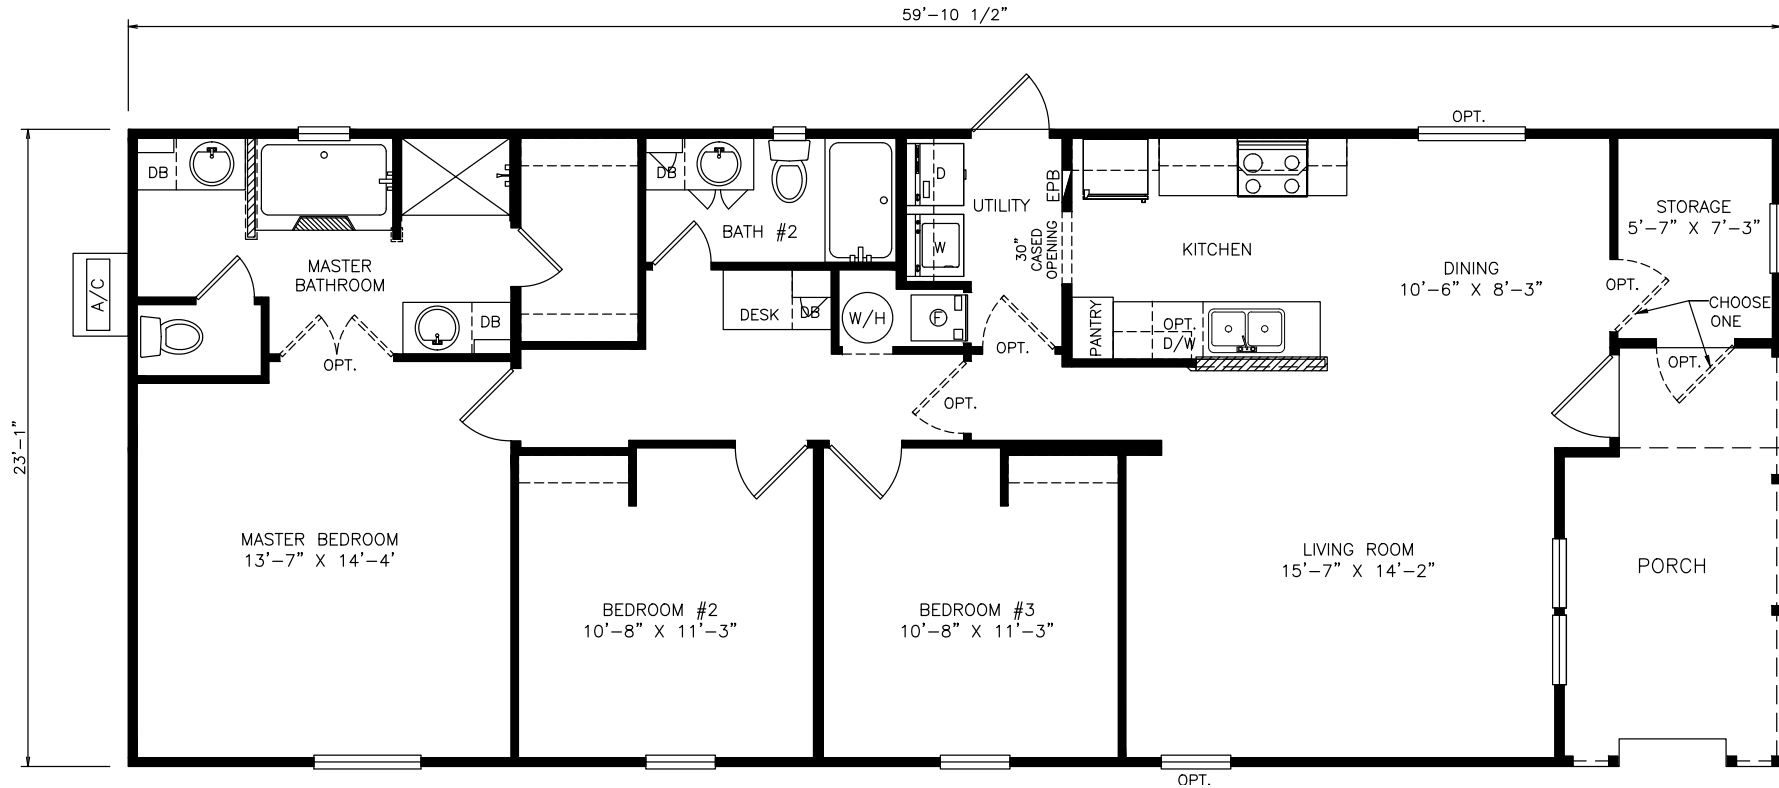

# Opal

Select Series - Multi Section

1,276 SQ. FT. (Approximate) 3 Bedrooms, 2 Baths

Last Updated: 6-21-21

**THE HOME OUTLET**  
890 N. Arizona Ave.  
Chandler, AZ 85225

**TheHomeOutletAZ.com | 1-800-965-5401**