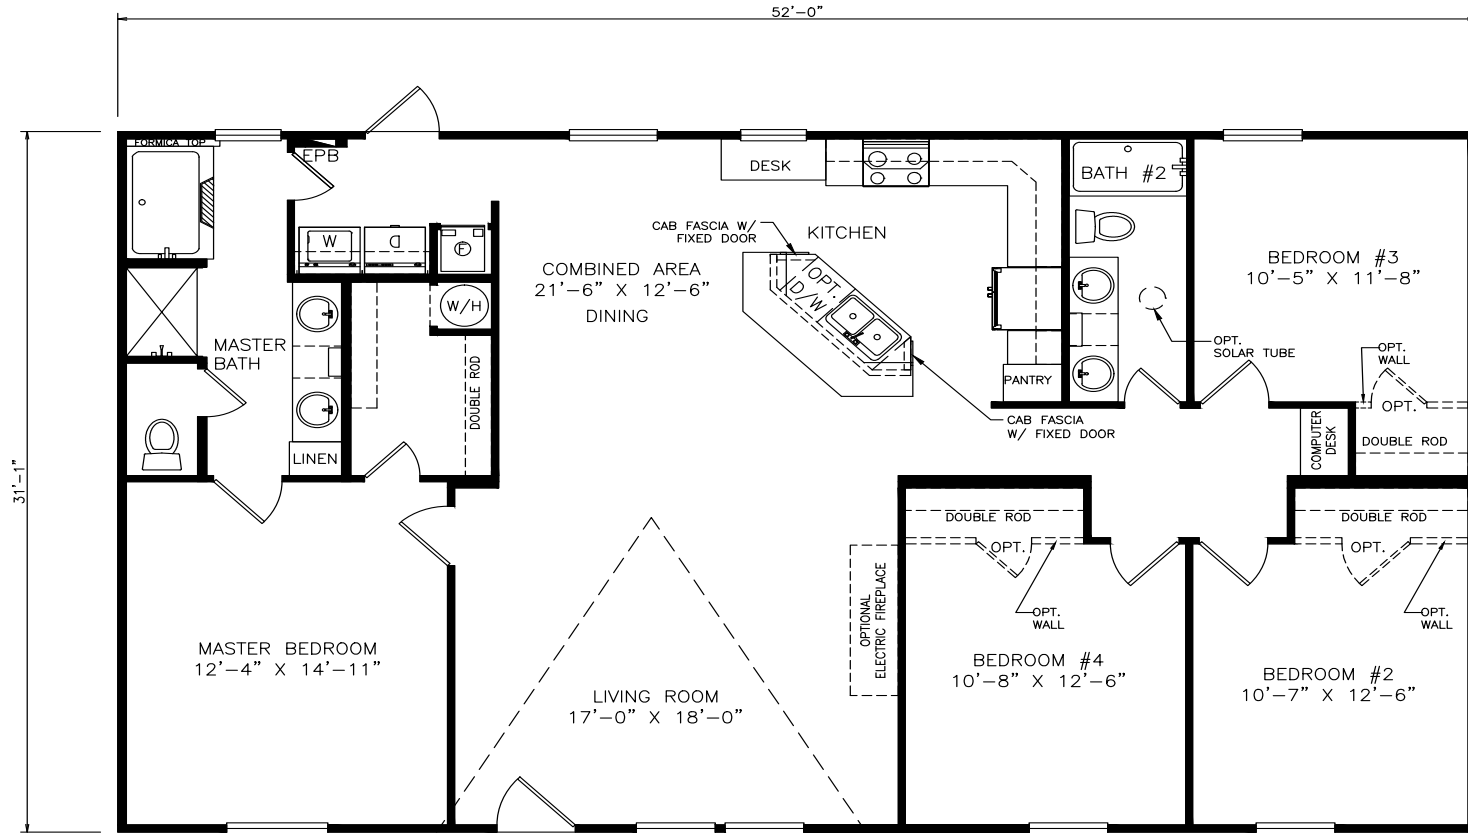

Oberlin

Classic Series - Multi Section

1,622 SQ. FT. (Approximate) 4 Bedrooms, 2 Baths

Last Updated: 6-17-21

THE HOME OUTLET
890 N. Arizona Ave.
Chandler, AZ 85225

TheHomeOutletAZ.com | 1-800-965-5401

IMPORTANT: Alta Cima Corp reserves the right to modify, cancel or substitute products or features of this event at any time without prior notice or obligation. Pictures and other promotional materials are representative and may depict or contain floor plans, square footages, elevations, options, upgrades, extra design features, decorations, floor coverings, specialty light fixtures, custom paint and wall coverings, window treatments, landscaping, sound and alarm systems, furnishings, appliances, and other designer/decorator features and amenities that are not included as part of the home and/or may not be available at all locations. Home, pricing and community information is subject to change, and homes to prior sale, at any time without notice or obligation. ©2020 Alta Cima Corp. All rights reserved.