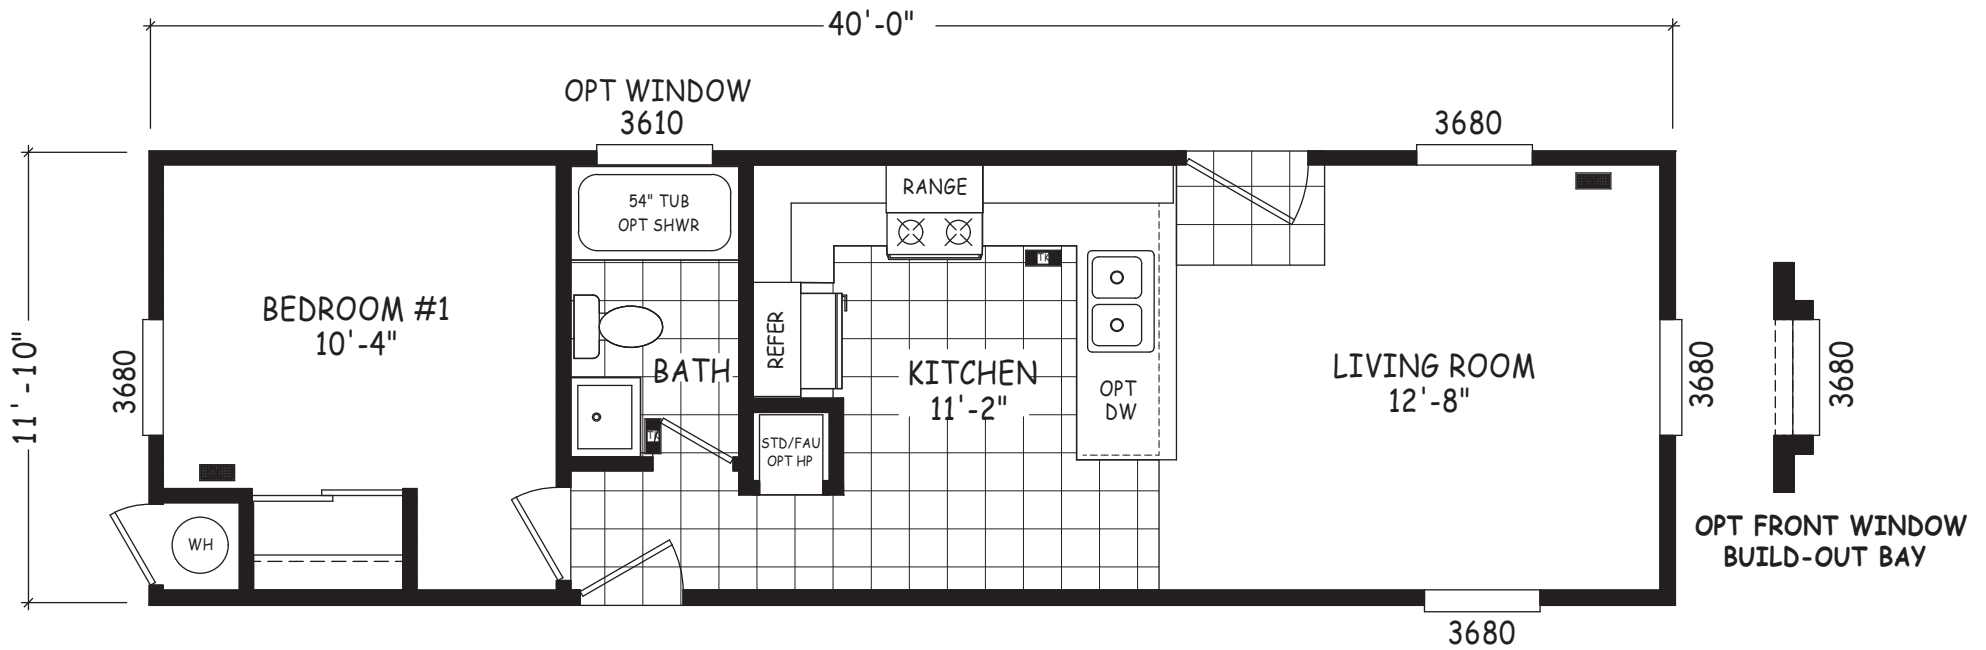

# Murdo

Encore Single Wide Series

467 SQ. FT. (Approximate) 1 Bedroom, 1 Bath

Last Updated: 12-8-22

**THE HOME OUTLET**  
890 N. Arizona Ave.  
Chandler, AZ 85225

**TheHomeOutletAZ.com | 1-800-965-5401**

**IMPORTANT:** Alta Cima Corp reserves the right to modify, cancel or substitute products or features of this event at any time without prior notice or obligation. Pictures and other promotional materials are representative and may depict or contain floor plans, square footages, elevations, options, upgrades, extra design features, decorations, floor coverings, specialty light fixtures, custom paint and wall coverings, window treatments, landscaping, sound and alarm systems, furnishings, appliances, and other designer/decorator features and amenities that are not included as part of the home and/or may not be available at all locations. Home, pricing and community information is subject to change, and homes to prior sale, at any time without notice or obligation. ©2020 Alta Cima Corp. All rights reserved.