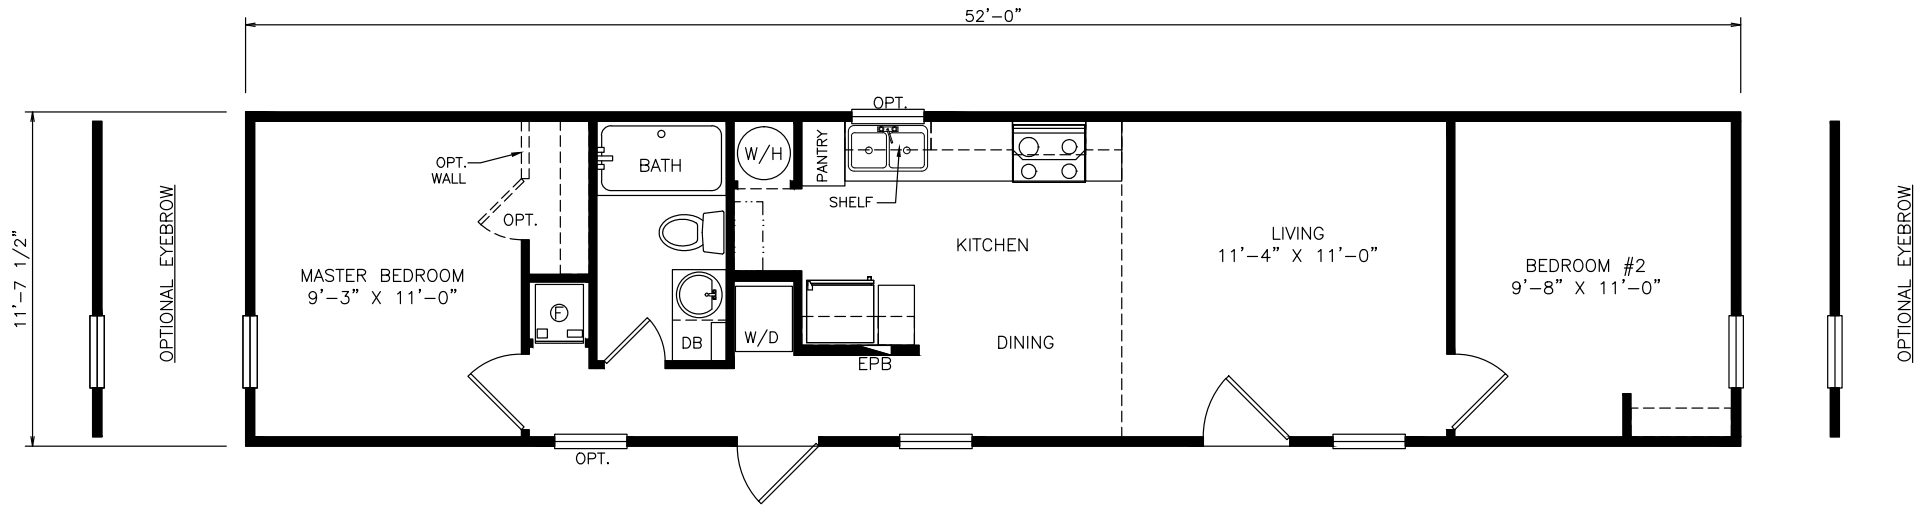

# Mosier

Select Series - Single Section

608 SQ. FT. (Approximate) 2 Bedrooms, 1 Bath

Last Updated: 6-18-21

OPT. DISHWASHER CONFIGURATION

**THE HOME OUTLET**  
890 N. Arizona Ave.  
Chandler, AZ 85225

**TheHomeOutletAZ.com | 1-800-965-5401**