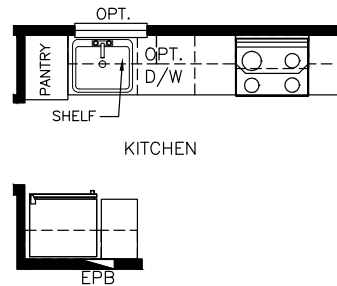

# Mosier

Select Series - Single Section

608 SQ. FT. (Approximate) 2 Bedrooms, 1 Bath

Last Updated: 6-18-21

OPT. DISHWASHER CONFIGURATION

**THE HOME OUTLET**  
890 N. Arizona Ave.  
Chandler, AZ 85225

**TheHomeOutletAZ.com | 1-800-965-5401**