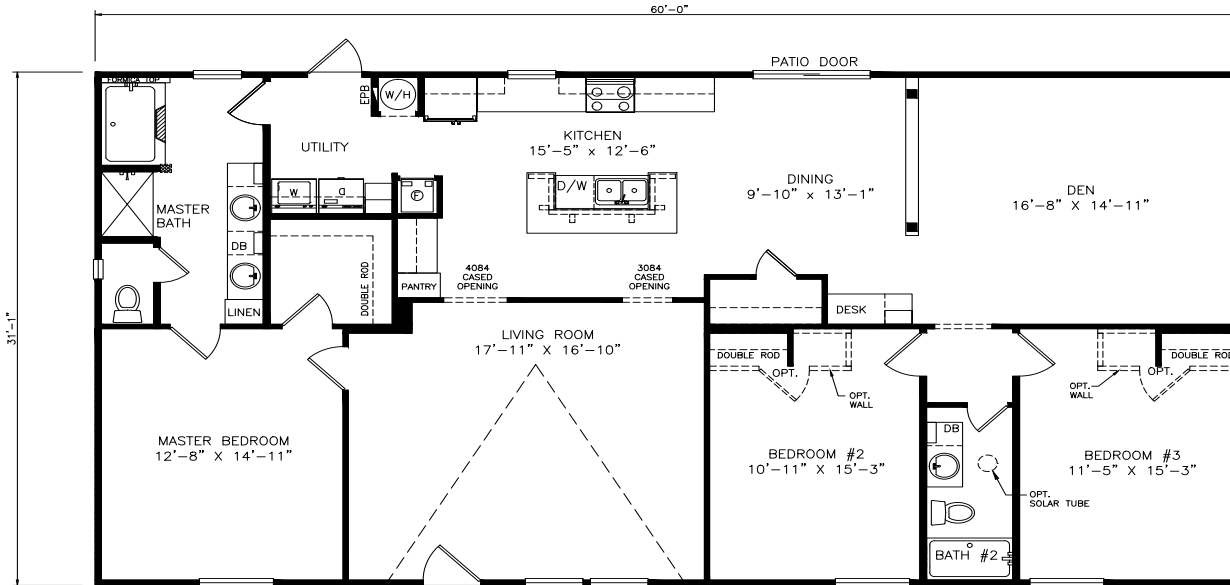

# Montez

Classic Series - Multi Section

1,865 SQ. FT. (Approximate) 3 Bedrooms, 2 Baths

Last Updated: 6-17-21

**THE HOME OUTLET**  
890 N. Arizona Ave.  
Chandler, AZ 85225

**TheHomeOutletAZ.com | 1-800-965-5401**