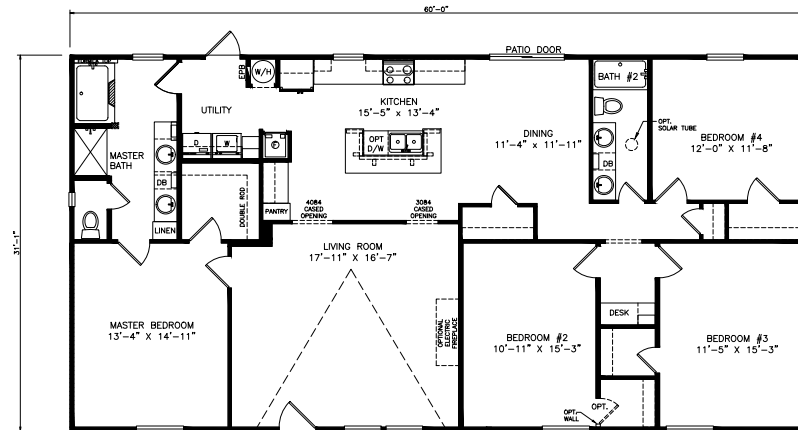

# Montez

Classic Series - Multi Section

1,865 SQ. FT. (Approximate) 3 Bedrooms, 2 Baths

Last Updated: 6-17-21

**THE HOME OUTLET**  
890 N. Arizona Ave.  
Chandler, AZ 85225

**TheHomeOutletAZ.com | 1-800-965-5401**