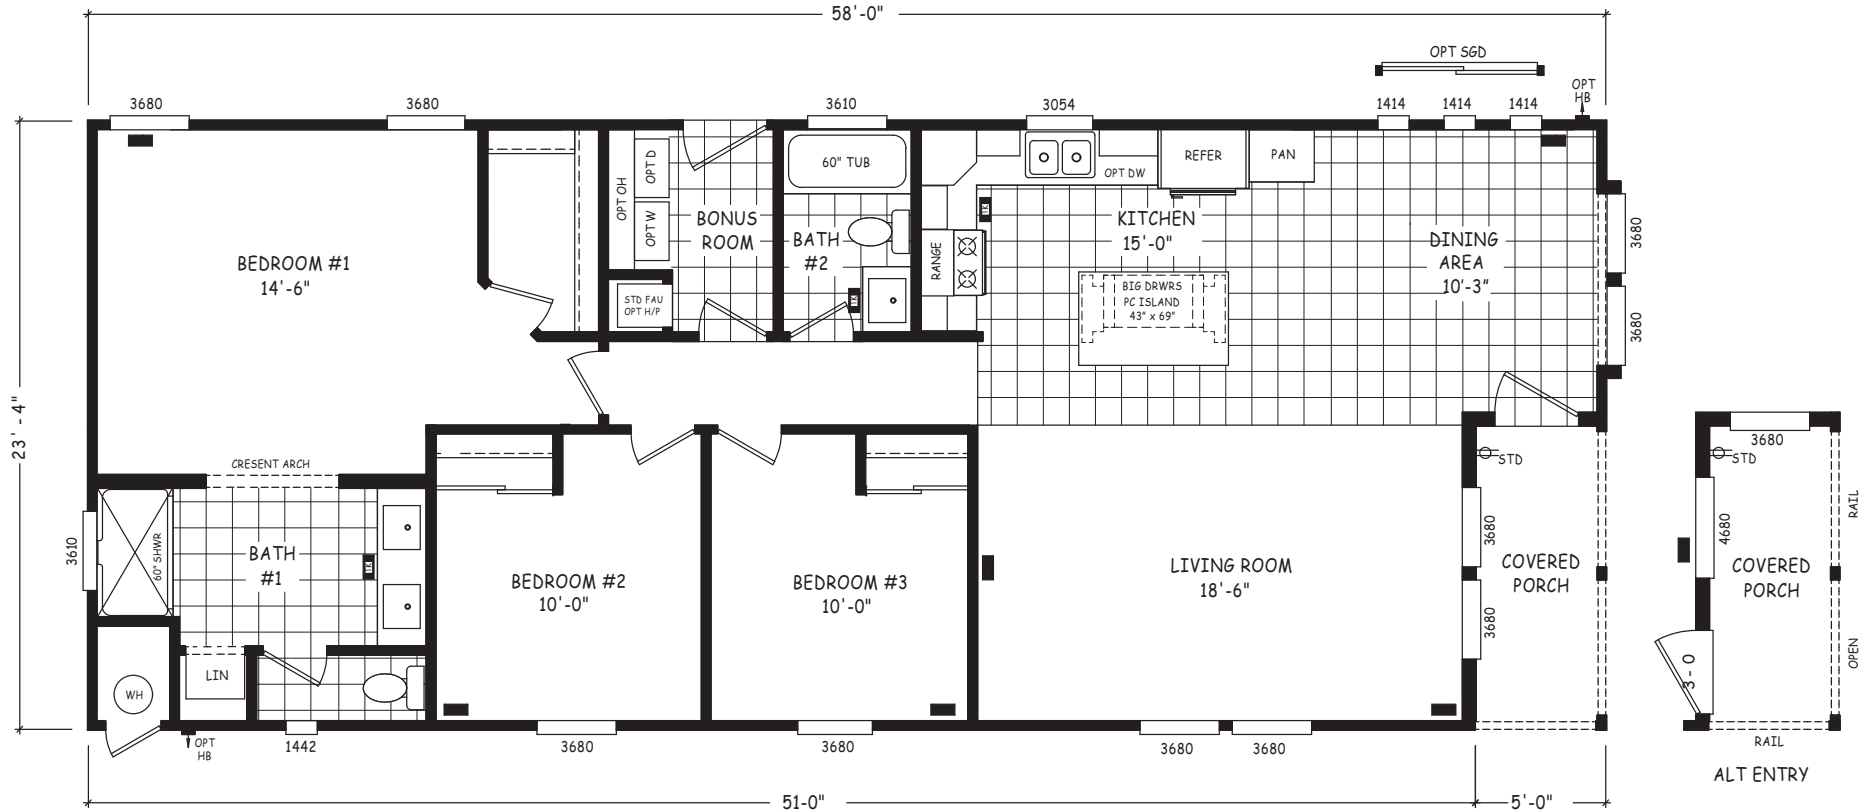

# Mertens

Pinnacle Series

1,353 SQ. FT. (Approximate) 3 Bedroom, 2 Bath

Last Updated: 8-22-22

**THE HOME OUTLET**  
890 N. Arizona Ave.  
Chandler, AZ 85225

**TheHomeOutletAZ.com | 1-800-965-5401**

**IMPORTANT:** Alta Cima Corp reserves the right to modify, cancel or substitute products or features of this event at any time without prior notice or obligation. Pictures and other promotional materials are representative and may depict or contain floor plans, square footages, elevations, options, upgrades, extra design features, decorations, floor coverings, specialty light fixtures, custom paint and wall coverings, window treatments, landscaping, sound and alarm systems, furnishings, appliances, and other designer/decorator features and amenities that are not included as part of the home and/or may not be available at all locations. Home, pricing and community information is subject to change, and homes to prior sale, at any time without notice or obligation. ©2020 Alta Cima Corp. All rights reserved.