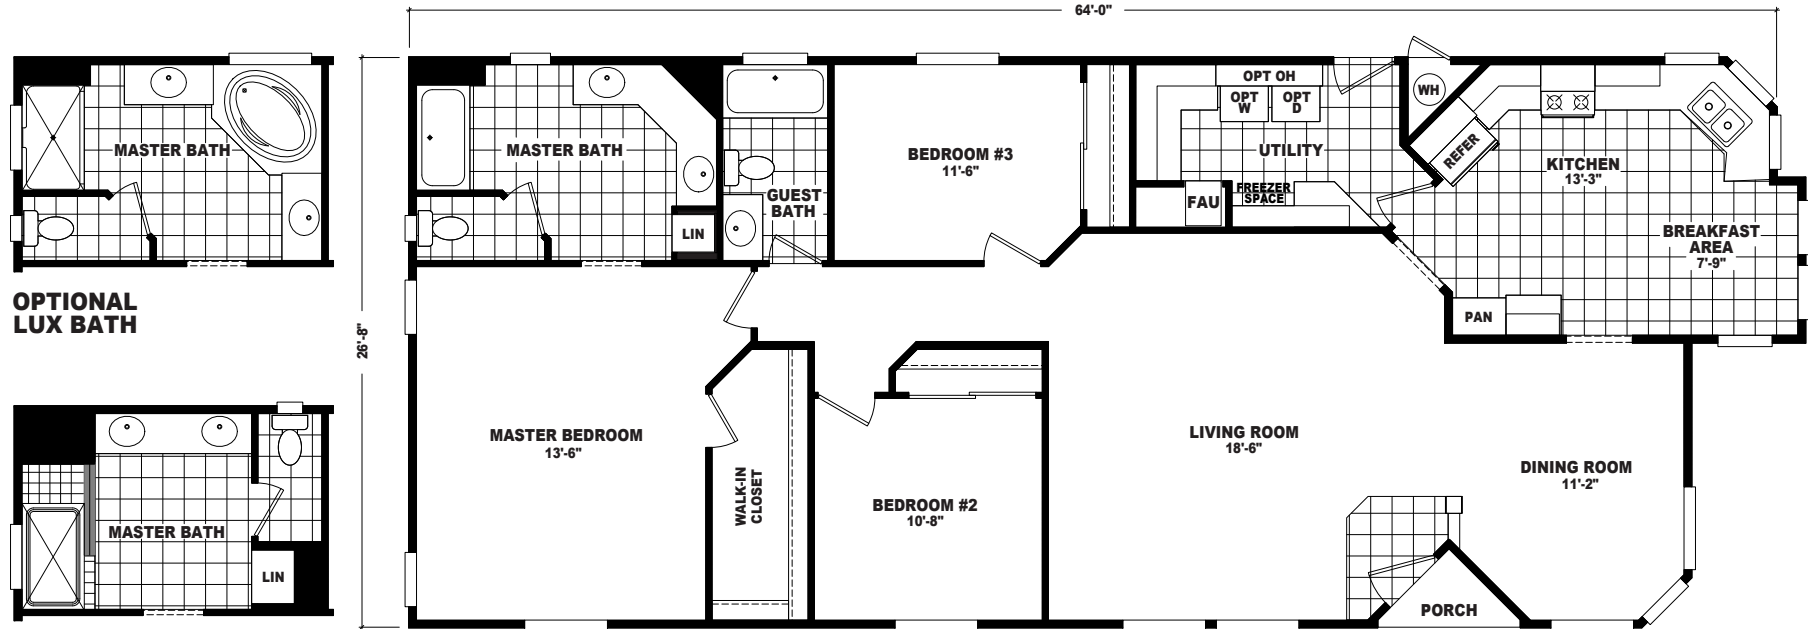

McNeal

Mountain Ridge Series

3 Bedrooms, 2 Baths
Approx. 1,658 Sq. Ft.

Last Updated: 1-9-2020

OPTIONAL LUX BATH

OPTIONAL 84" CERAMIC TILE SHOWER WITH SEAT

OPTIONAL DEN IN PLACE OF BEDROOM #3

ARIZONA