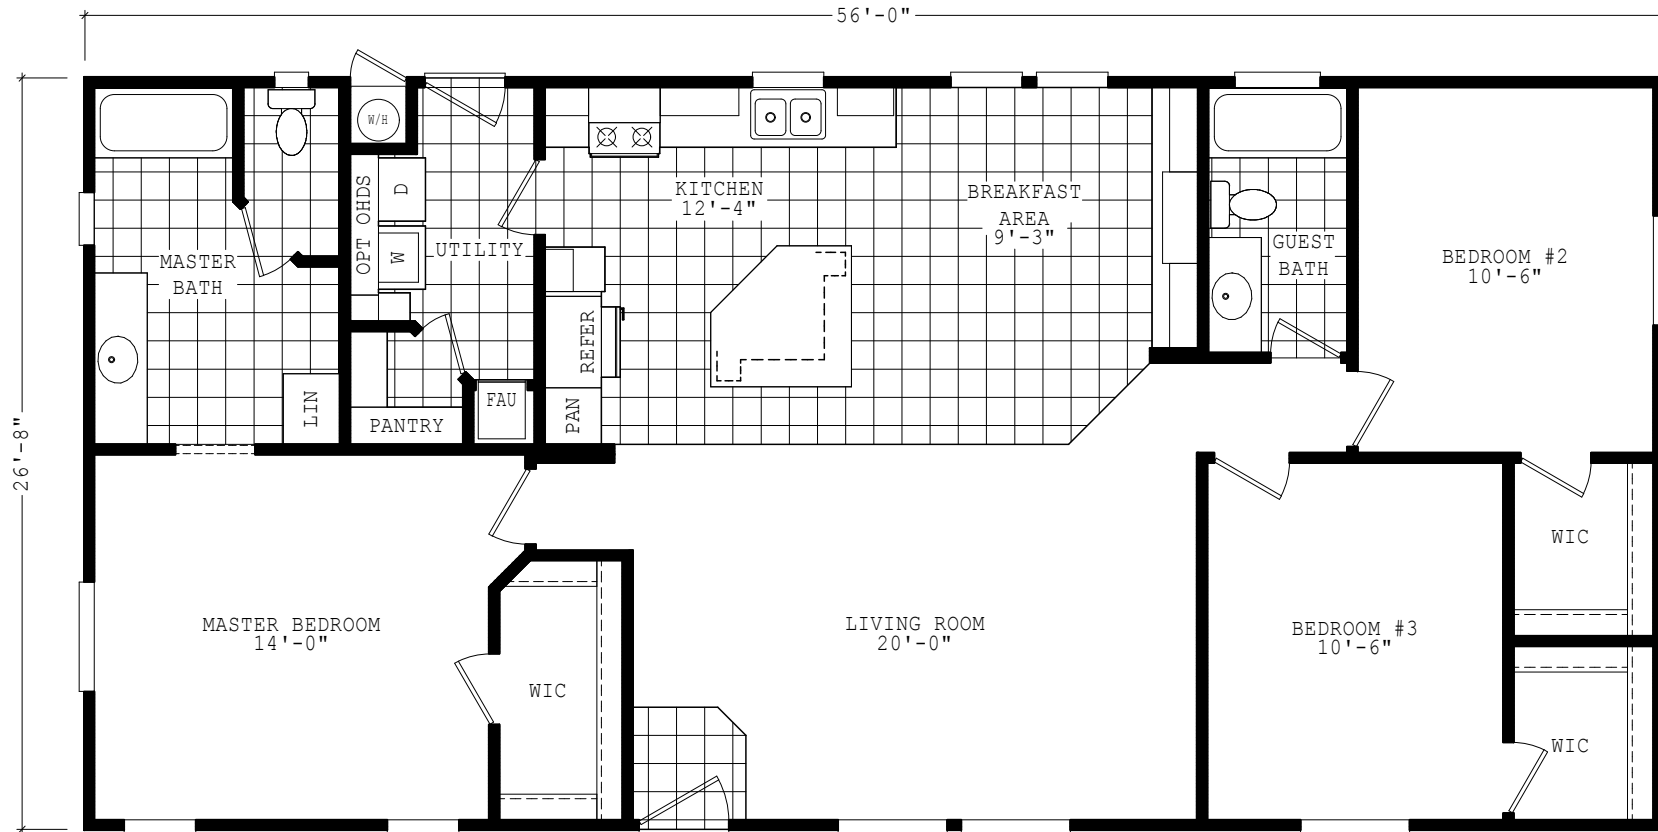

Mayne

Sierra Value Series

1,493 SQ. FT. (Approximate) 3 Bedrooms, 2 Baths

Last Updated: 9-1-22

THE HOME OUTLET
890 N. Arizona Ave.
Chandler, AZ 85225

TheHomeOutletAZ.com | 1-800-965-5401

IMPORTANT: Alta Cima Corp reserves the right to modify, cancel or substitute products or features of this event at any time without prior notice or obligation. Pictures and other promotional materials are representative and may depict or contain floor plans, square footages, elevations, options, upgrades, extra design features, decorations, floor coverings, specialty light fixtures, custom paint and wall coverings, window treatments, landscaping, sound and alarm systems, furnishings, appliances, and other designer/decorator features and amenities that are not included as part of the home and/or may not be available at all locations. Home, pricing and community information is subject to change, and homes to prior sale, at any time without notice or obligation. ©2020 Alta Cima Corp. All rights reserved.