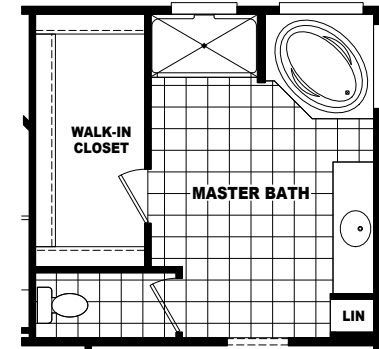

Matthie

Mountain Ridge Series

3 Bedrooms, 2 Baths
Approx. 1,750 Sq. Ft.

Last Updated: 7-17-19

OPTIONAL LUX BATH

OPTIONAL 4'x 6' CERAMIC TILE SHOWER WITH SHOWER SPA

The Home Outlet • Tucson
890 North Arizona Avenue
Chandler, Arizona 85225