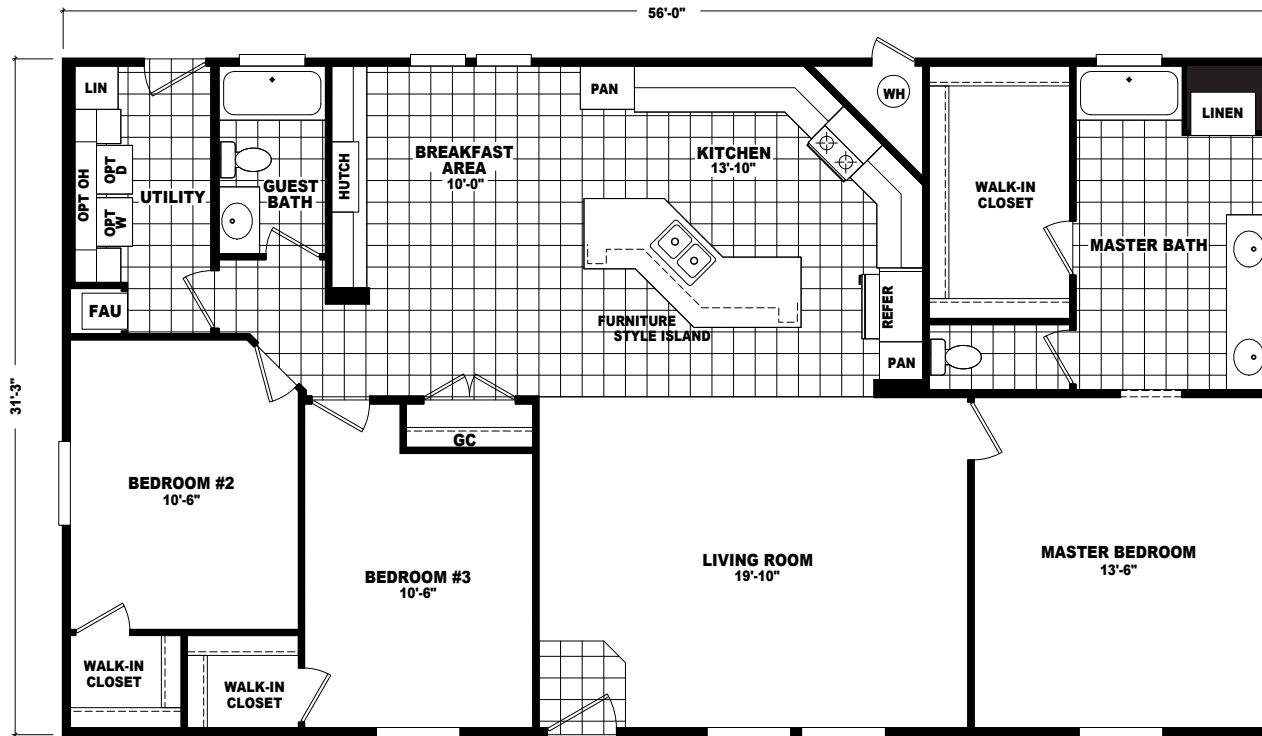

Matthie

Mountain Ridge Series

3 Bedrooms, 2 Baths
Approx. 1,750 Sq. Ft.

Last Updated: 7-17-19

OPTIONAL LUX BATH

OPTIONAL 4'x 6' CERAMIC TILE SHOWER WITH SHOWER SPA

The Home Outlet • Tucson
890 North Arizona Avenue
Chandler, Arizona 85225