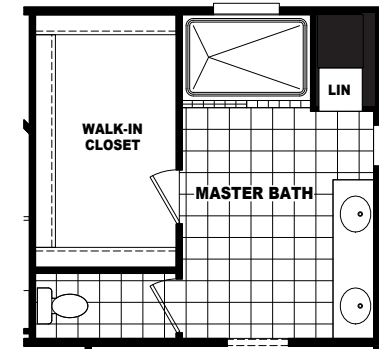

Matthie

Mountain Ridge Series

3 Bedrooms, 2 Baths
Approx. 1,750 Sq. Ft.

Last Updated: 7-17-19

OPTIONAL LUX BATH

OPTIONAL 4'x 6' CERAMIC TILE SHOWER WITH SHOWER SPA

The Home Outlet • Tucson
890 North Arizona Avenue
Chandler, Arizona 85225