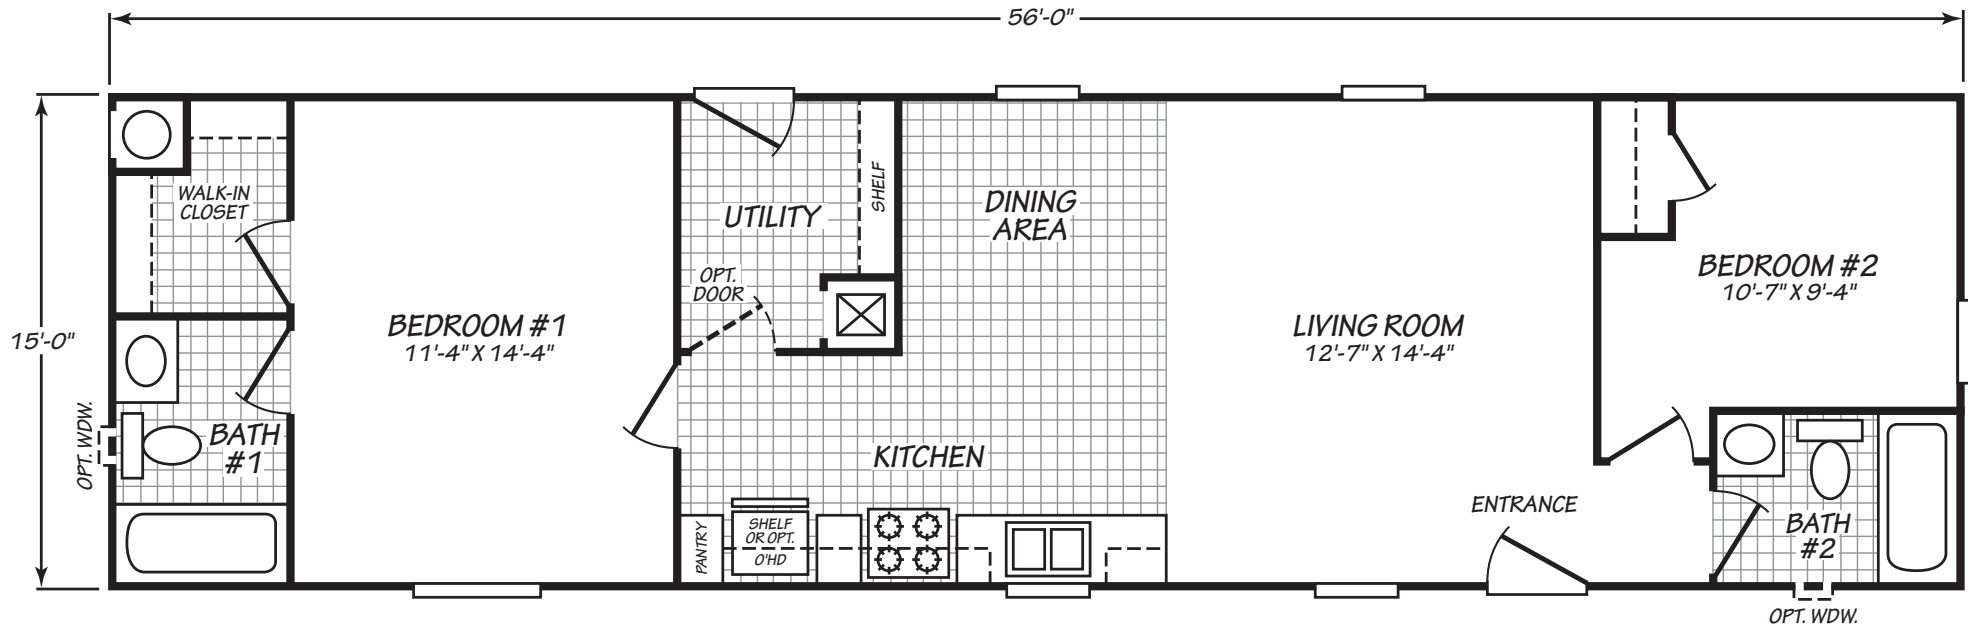

Marchwell

Canyon Lake Series

840 SQ. FT. (Approximate) 2 Bedroom, 2 Bath

Last Updated: 10-11-24

THE HOME OUTLET
890 N. Arizona Ave.
Chandler, AZ 85225

TheHomeOutletAZ.com | 1-800-965-5401

IMPORTANT: Alta Cima Corp reserves the right to modify, cancel or substitute products or features of this event at any time without prior notice or obligation. Pictures and other promotional materials are representative and may depict or contain floor plans, square footages, elevations, options, upgrades, extra design features, decorations, floor coverings, specialty light fixtures, custom paint and wall coverings, window treatments, landscaping, sound and alarm systems, furnishings, appliances, and other designer/decorator features and amenities that are not included as part of the home and/or may not be available at all locations. Home, pricing and community information is subject to change, and homes to prior sale, at any time without notice or obligation. ©2020 Alta Cima Corp. All rights reserved.