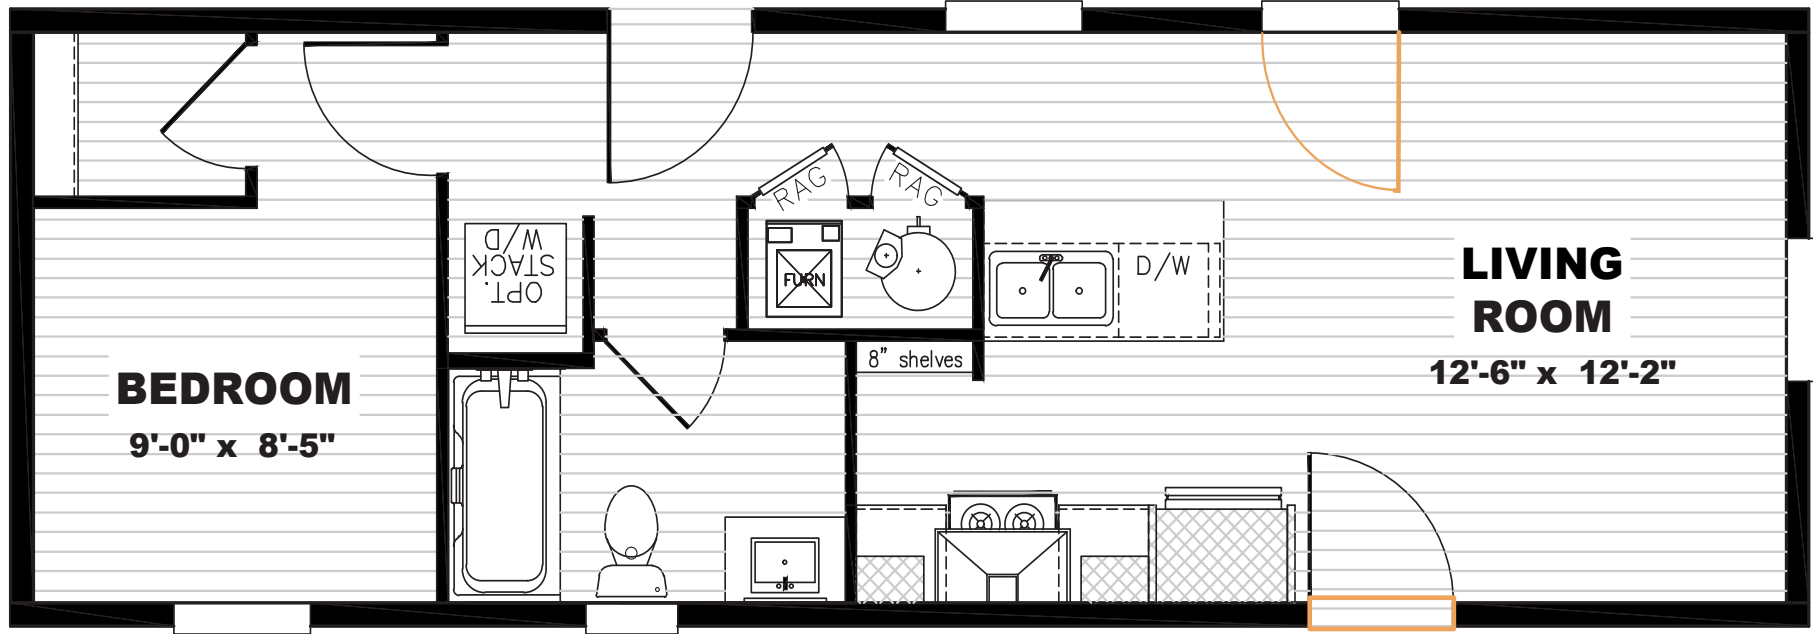

Maldon

Tempo Series - Single Section

527 SQ. FT. (Approximate) 1 Bedroom, 1 Bath

Last Updated: 10-2-24

Note: This home includes a walk-in shower.
(Tub/Shower as shown is not available)

Alternate Door Location Available