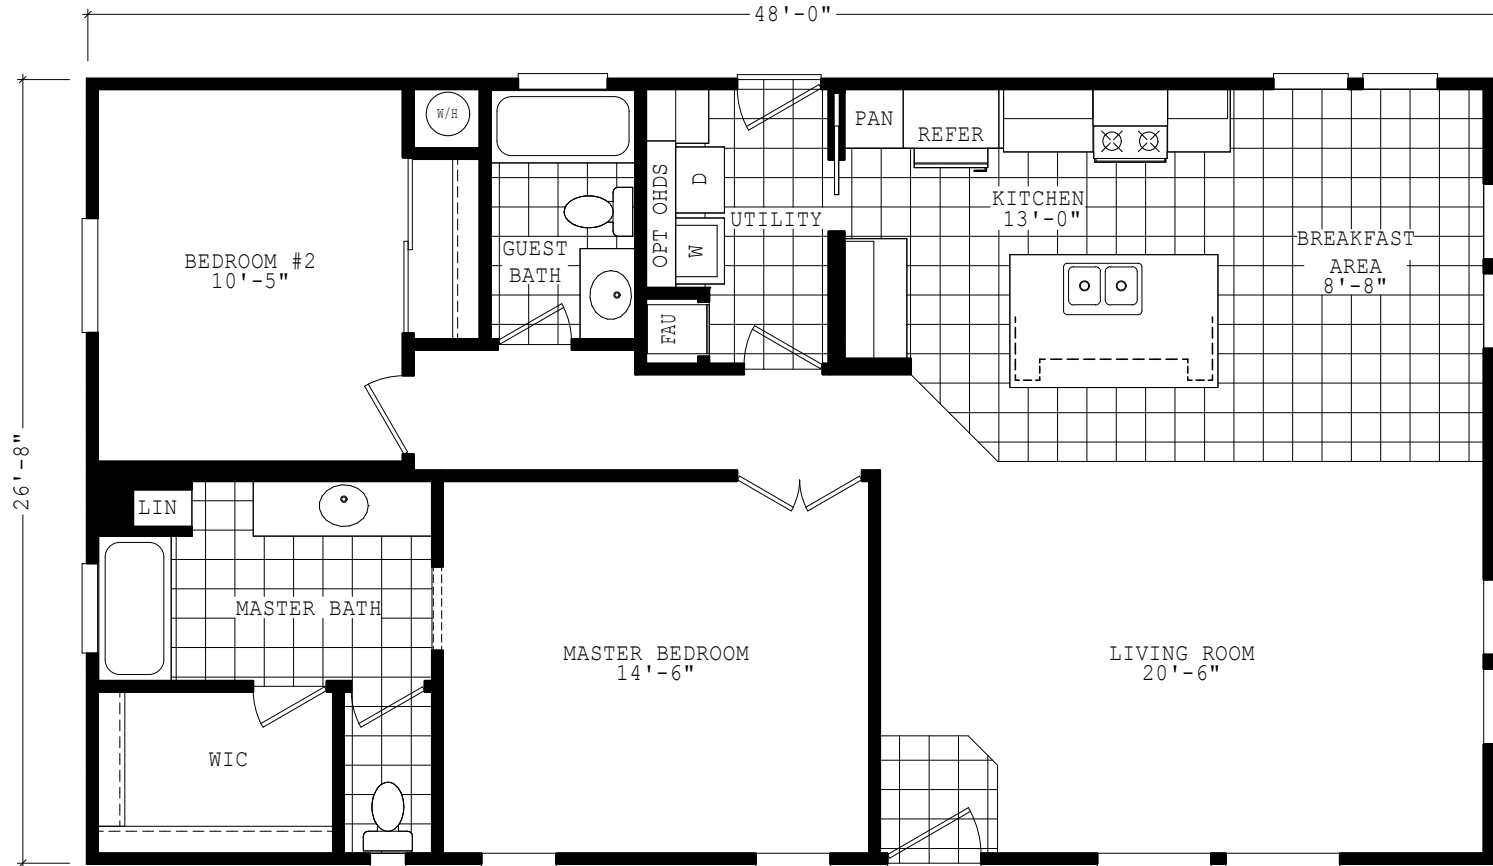

Lynnwood

Sierra Value Series

1,280 SQ. FT. (Approximate) 2 Bedrooms, 2 Baths

Last Updated: 9-1-22

THE HOME OUTLET
890 N. Arizona Ave.
Chandler, AZ 85225

TheHomeOutletAZ.com | 1-800-965-5401

IMPORTANT: Alta Cima Corp reserves the right to modify, cancel or substitute products or features of this event at any time without prior notice or obligation. Pictures and other promotional materials are representative and may depict or contain floor plans, square footages, elevations, options, upgrades, extra design features, decorations, floor coverings, specialty light fixtures, custom paint and wall coverings, window treatments, landscaping, sound and alarm systems, furnishings, appliances, and other designer/decorator features and amenities that are not included as part of the home and/or may not be available at all locations. Home, pricing and community information is subject to change, and homes to prior sale, at any time without notice or obligation. ©2020 Alta Cima Corp. All rights reserved.