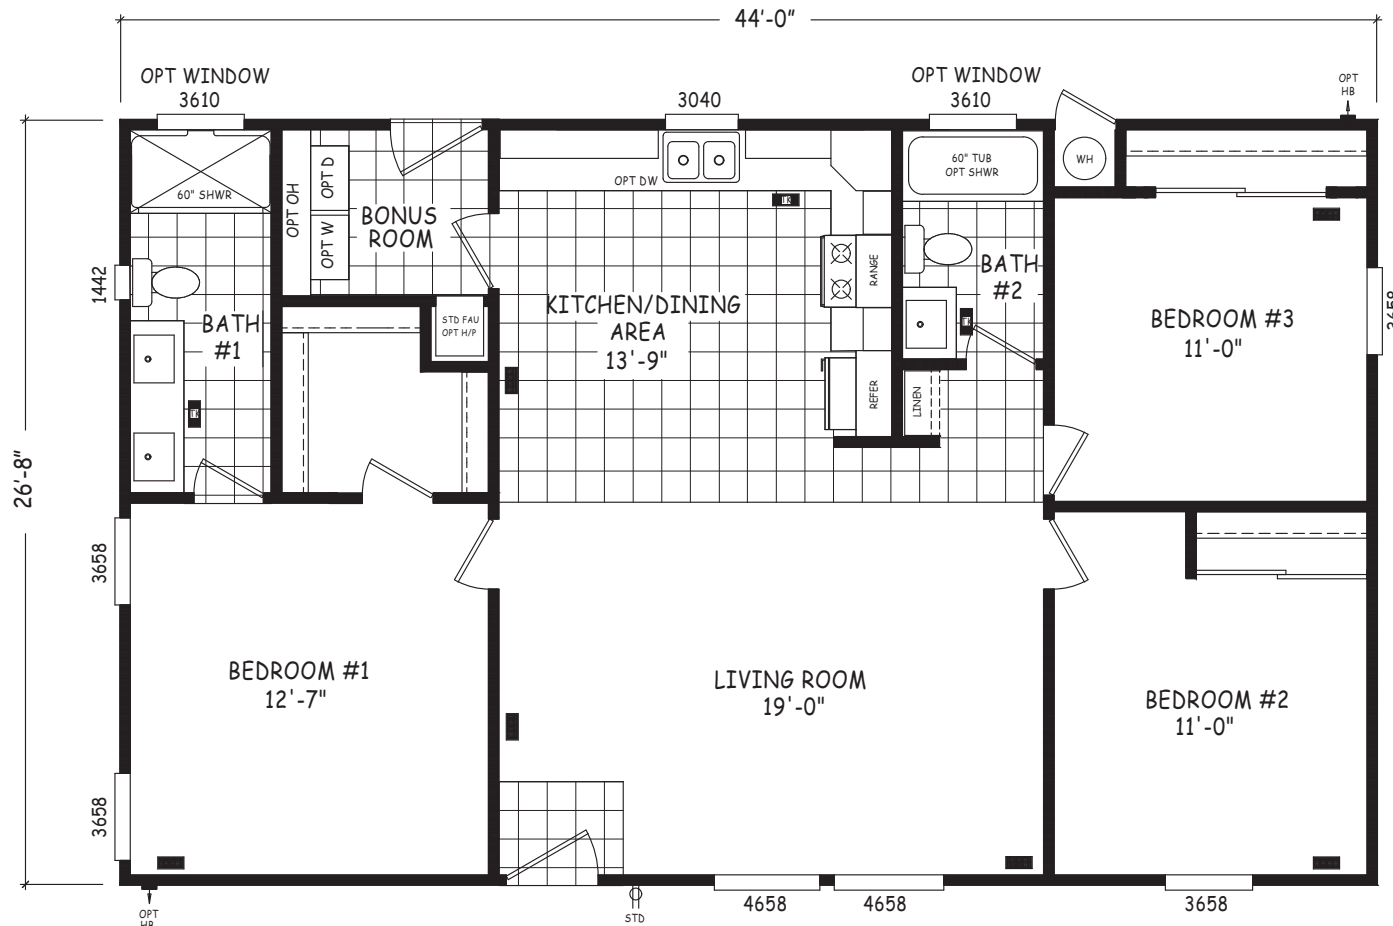

Lonepine

Edge Series

1,174 SQ. FT. (Approximate) 3 Bedroom, 2 Bath

Last Updated: 8-22-22

THE HOME OUTLET
890 N. Arizona Ave.
Chandler, AZ 85225

TheHomeOutletAZ.com | 1-800-965-5401

IMPORTANT: Alta Cima Corp reserves the right to modify, cancel or substitute products or features of this event at any time without prior notice or obligation. Pictures and other promotional materials are representative and may depict or contain floor plans, square footages, elevations, options, upgrades, extra design features, decorations, floor coverings, specialty light fixtures, custom paint and wall coverings, window treatments, landscaping, sound and alarm systems, furnishings, appliances, and other designer/decorator features and amenities that are not included as part of the home and/or may not be available at all locations. Home, pricing and community information is subject to change, and homes to prior sale, at any time without notice or obligation. ©2020 Alta Cima Corp. All rights reserved.