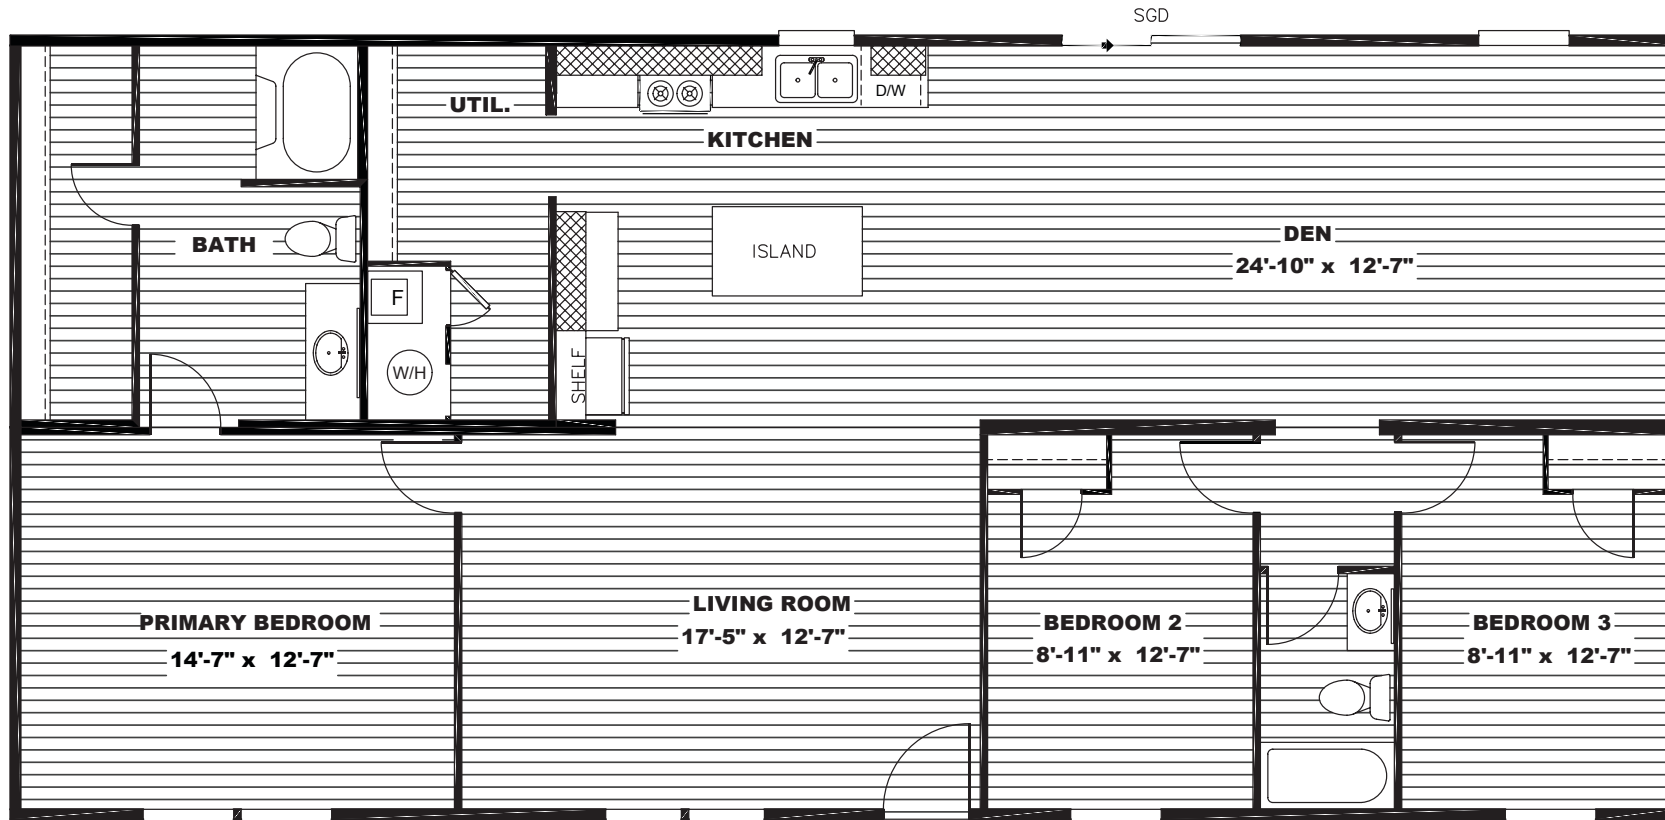

Liddleville

TRU Homes Series - Multi Section

1,475 SQ. FT. (Approximate) 3 Bedroom, 2 Bath

Last Updated: 10-3-22

THE HOME OUTLET
890 N. Arizona Ave.
Chandler, AZ 85225

TheHomeOutletAZ.com | 1-800-965-5401

IMPORTANT: Alta Cima Corp reserves the right to modify, cancel or substitute products or features of this event at any time without prior notice or obligation. Pictures and other promotional materials are representative and may depict or contain floor plans, square footages, elevations, options, upgrades, extra design features, decorations, floor coverings, specialty light fixtures, custom paint and wall coverings, window treatments, landscaping, sound and alarm systems, furnishings, appliances, and other designer/decorator features and amenities that are not included as part of the home and/or may not be available at all locations. Home, pricing and community information is subject to change, and homes to prior sale, at any time without notice or obligation. ©2020 Alta Cima Corp. All rights reserved.