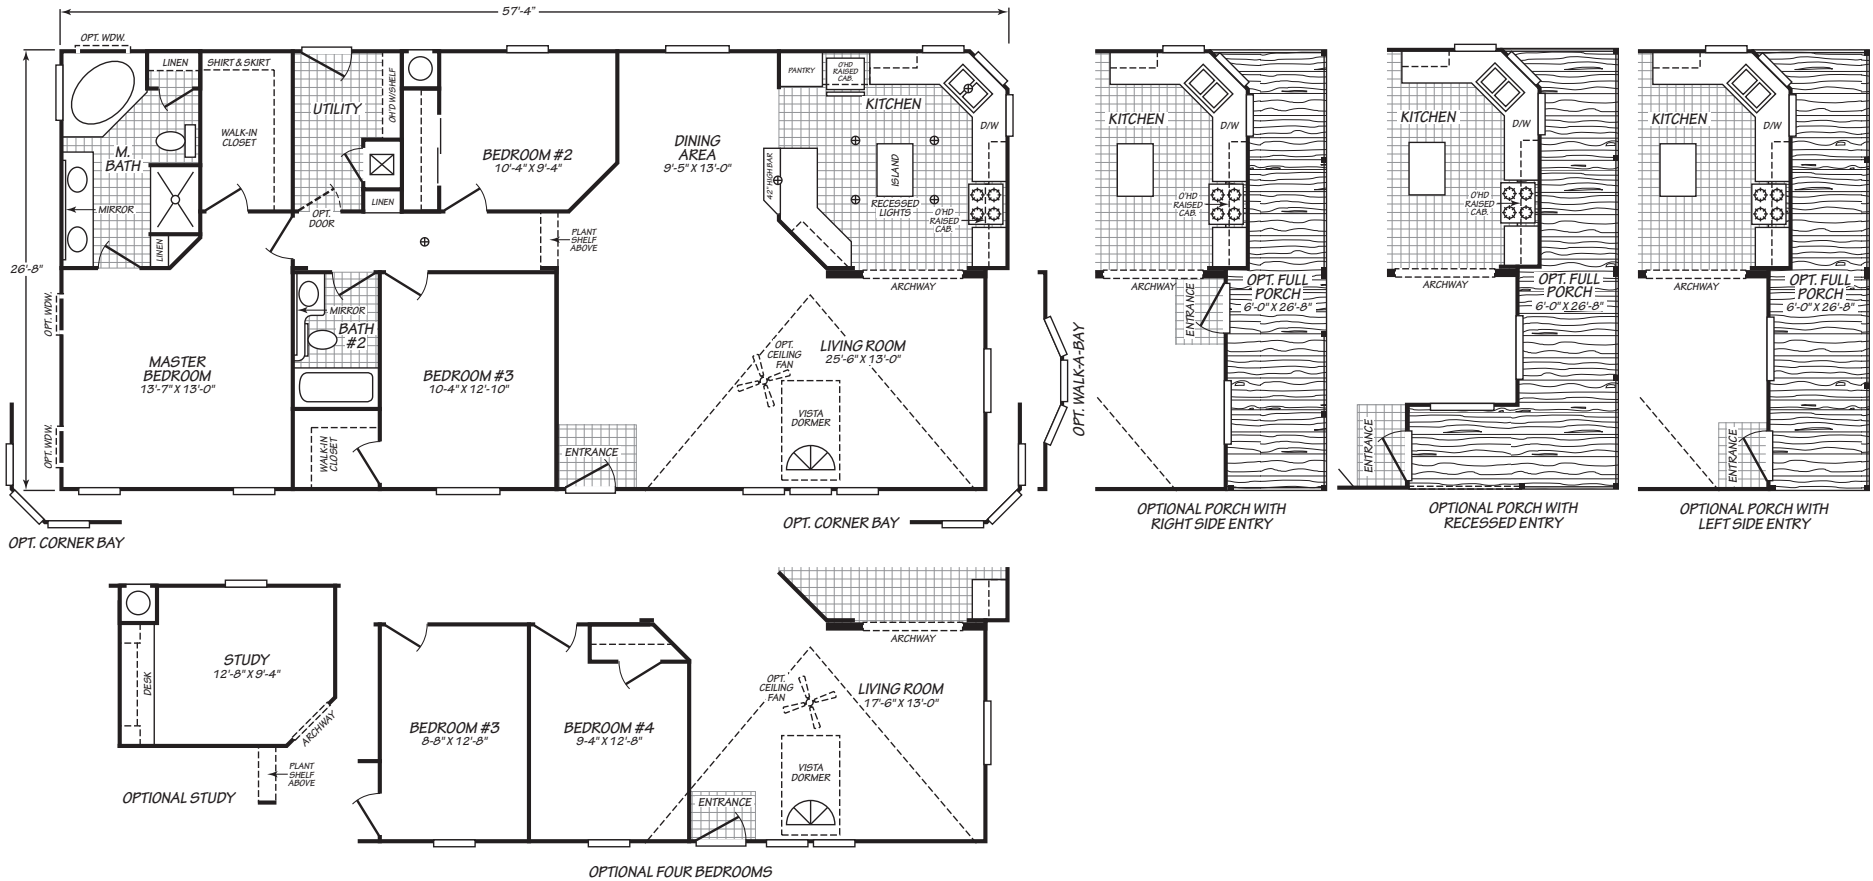

Leandro

Vogue II Series

1,510 SQ. FT. (Approximate) 3 Bedroom, 2 Bath

Last Updated: 1-24-24

THE HOME OUTLET
890 N. Arizona Ave.
Chandler, AZ 85225

TheHomeOutletAZ.com | 1-800-965-5401

IMPORTANT: Alta Cima Corp reserves the right to modify, cancel or substitute products or features of this event at any time without prior notice or obligation. Pictures and other promotional materials are representative and may depict or contain floor plans, square footages, elevations, options, upgrades, extra design features, decorations, floor coverings, specialty light fixtures, custom paint and wall coverings, window treatments, landscaping, sound and alarm systems, furnishings, appliances, and other designer/decorator features and amenities that are not included as part of the home and/or may not be available at all locations. Home, pricing and community information is subject to change, and homes to prior sale, at any time without notice or obligation. ©2020 Alta Cima Corp. All rights reserved.