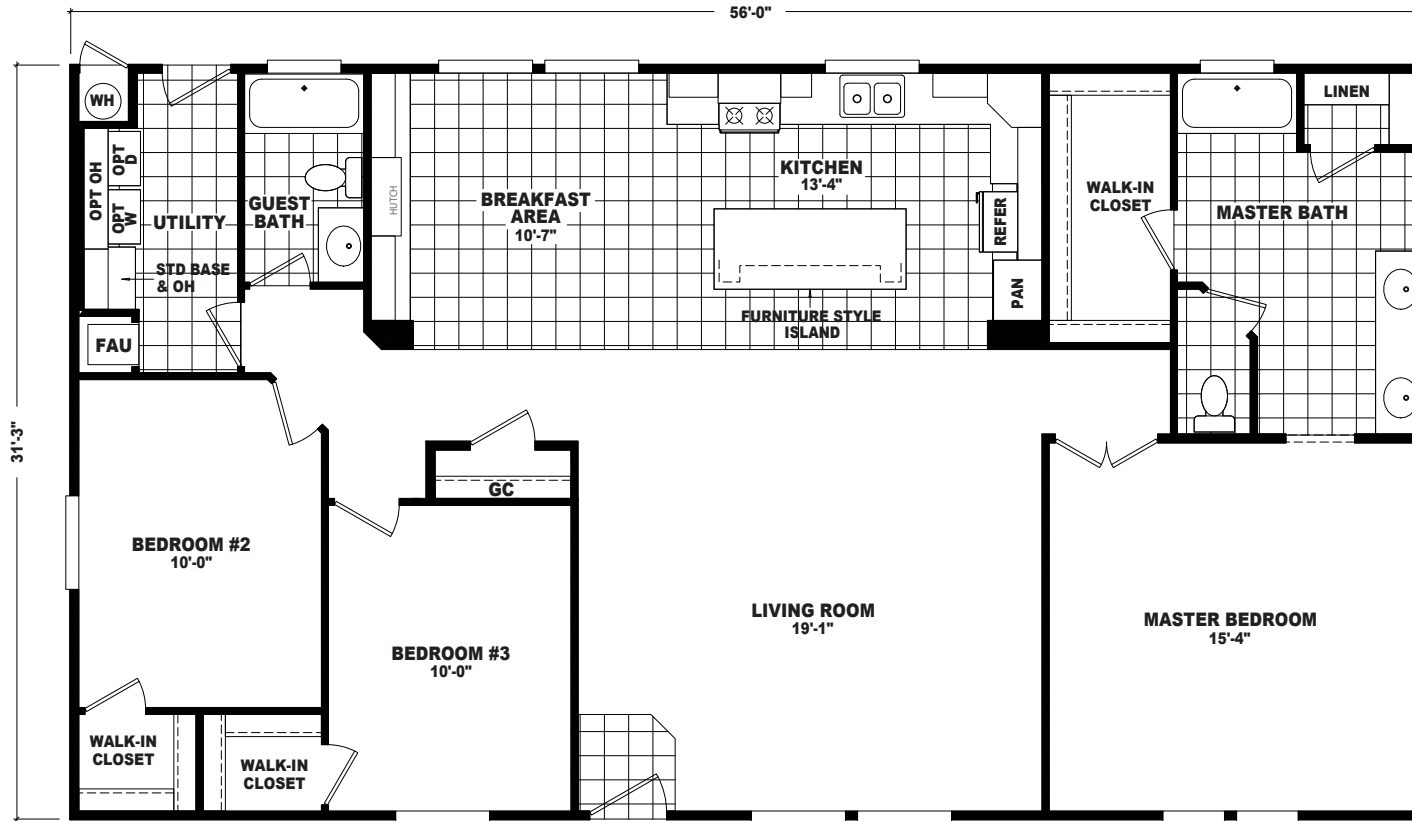

# Kyndle

Value Series

1,750 SQ. FT. (Approximate) 3 Bedrooms, 2 Baths

Last Updated: 12-30-21

**OPT LUX BATH**

**THE HOME OUTLET**  
890 N. Arizona Ave.  
Chandler, AZ 85225

**TheHomeOutletAZ.com | 1-800-965-5401**