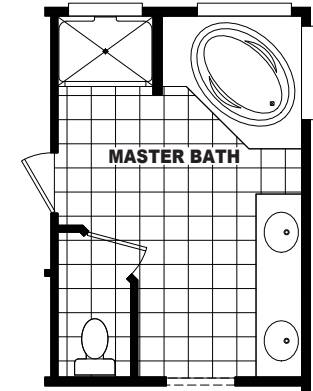

# Kyndle

Value Series

1,750 SQ. FT. (Approximate) 3 Bedrooms, 2 Baths

Last Updated: 12-30-21

**OPT LUX BATH**

**THE HOME OUTLET**  
890 N. Arizona Ave.  
Chandler, AZ 85225

**TheHomeOutletAZ.com | 1-800-965-5401**