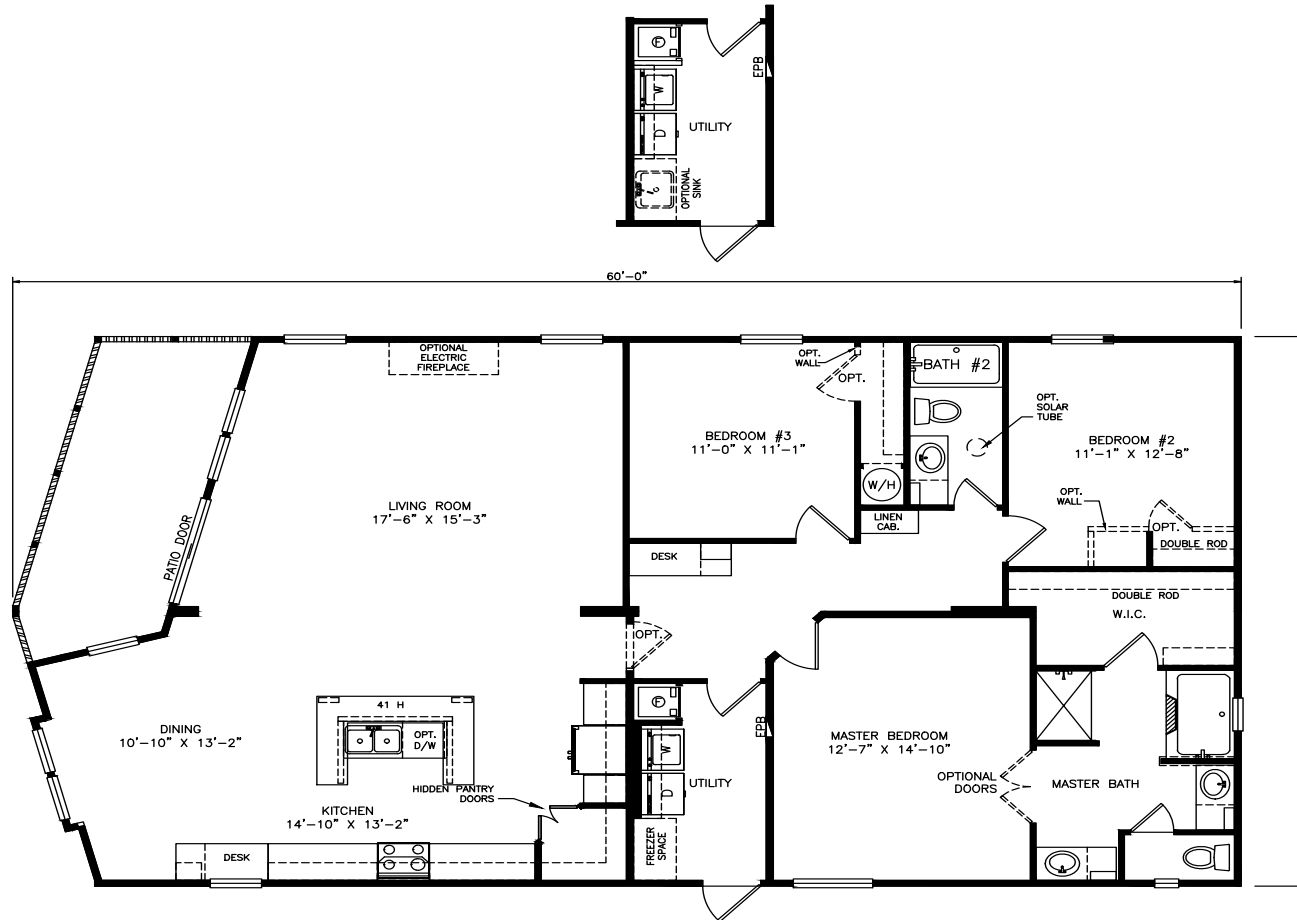

# Knowlton

Classic Series - Multi Section

1,678 SQ. FT. (Approximate) 3 Bedrooms, 2 Baths

Last Updated: 6-17-21

**THE HOME OUTLET**  
890 N. Arizona Ave.  
Chandler, AZ 85225

**TheHomeOutletAZ.com | 1-800-965-5401**