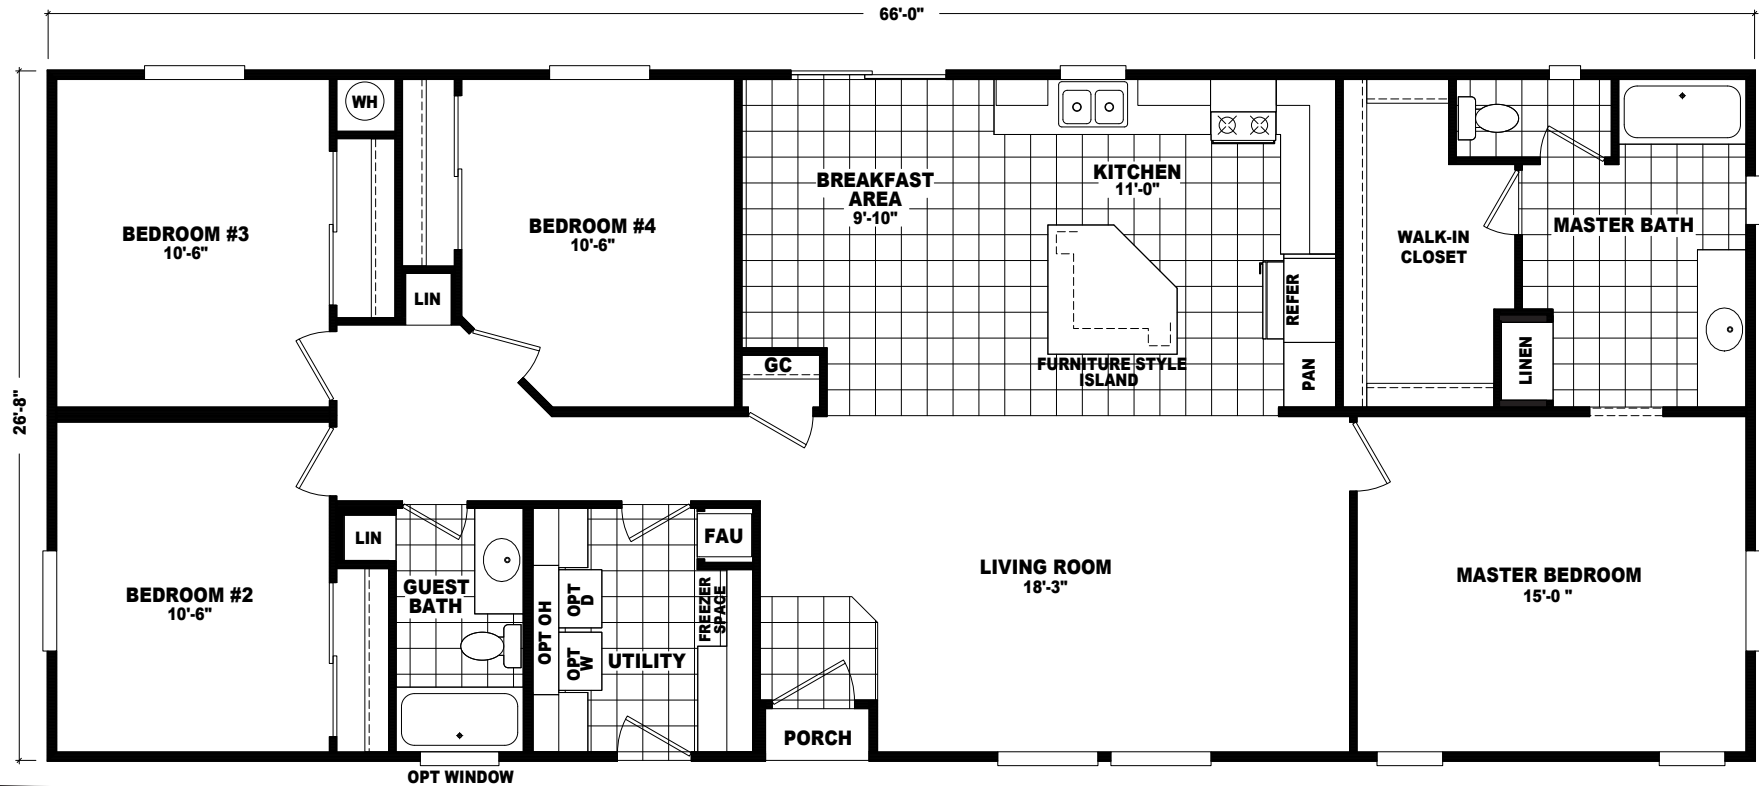

Klondyke

Mountain Ridge Series

4 Bedrooms, 2 Baths
Approx. 1,760 Sq. Ft.

Last Updated: 1-9-2020

The Home Outlet • Tucson
890 North Arizona Avenue
Chandler, Arizona 85225

For Detailed Directions See Map On Our Website