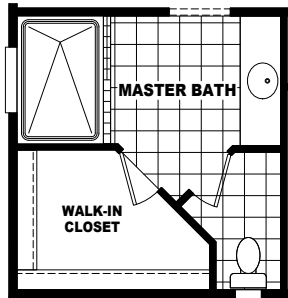

Kitt

Mountain Ridge Series

3 Bedrooms, 2 Baths

Approx. 1,600 Sq. Ft.

Last Updated: 1-9-2020

OPTIONAL LUX BATH

OPTIONAL 4'x6' CERAMIC TILE SHOWER WITH SHOWER SPA

The Home Outlet • Tucson
890 North Arizona Avenue
Chandler, Arizona 85225