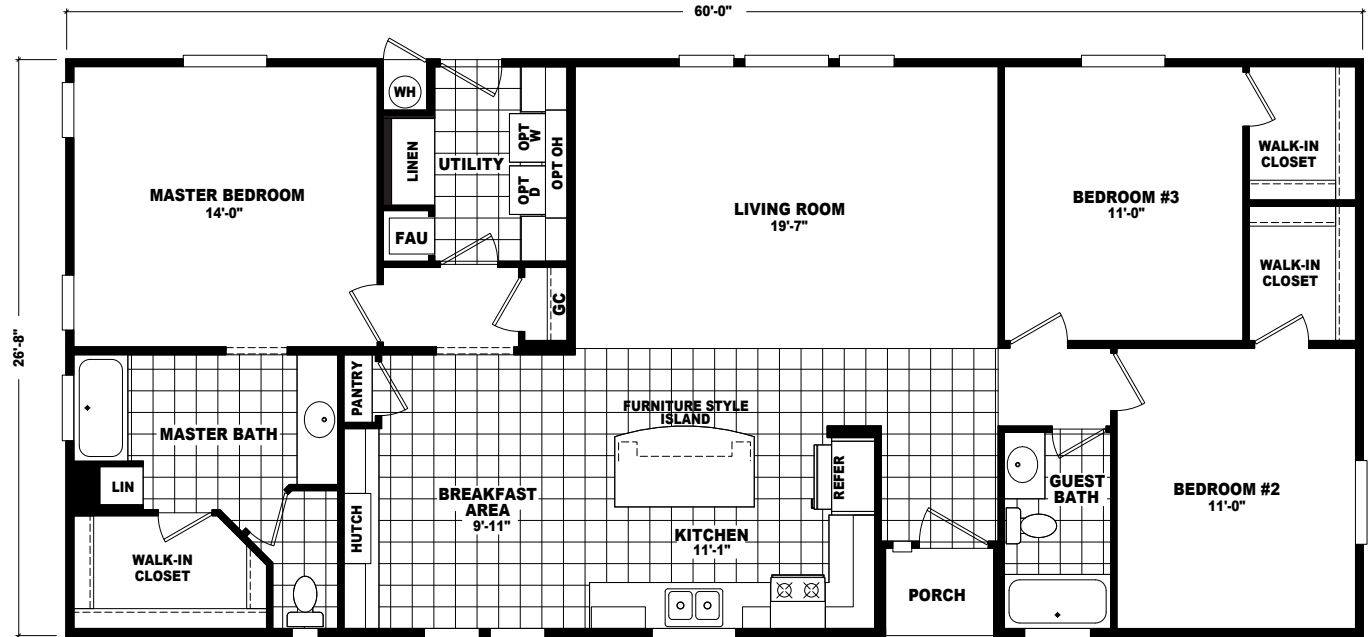

Kitt

Mountain Ridge Series

3 Bedrooms, 2 Baths

Approx. 1,600 Sq. Ft.

Last Updated: 1-9-2020

OPTIONAL LUX BATH

OPTIONAL 4'x6' CERAMIC TILE SHOWER WITH SHOWER SPA

The Home Outlet • Tucson
890 North Arizona Avenue
Chandler, Arizona 85225