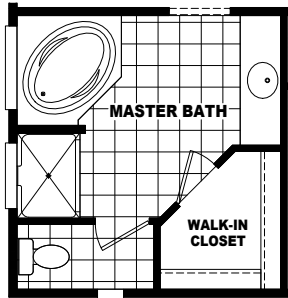

Kitt

Mountain Ridge Series

3 Bedrooms, 2 Baths

Approx. 1,600 Sq. Ft.

Last Updated: 1-9-2020

OPTIONAL LUX BATH

OPTIONAL 4'x6' CERAMIC TILE SHOWER WITH SHOWER SPA

The Home Outlet • Tucson
890 North Arizona Avenue
Chandler, Arizona 85225