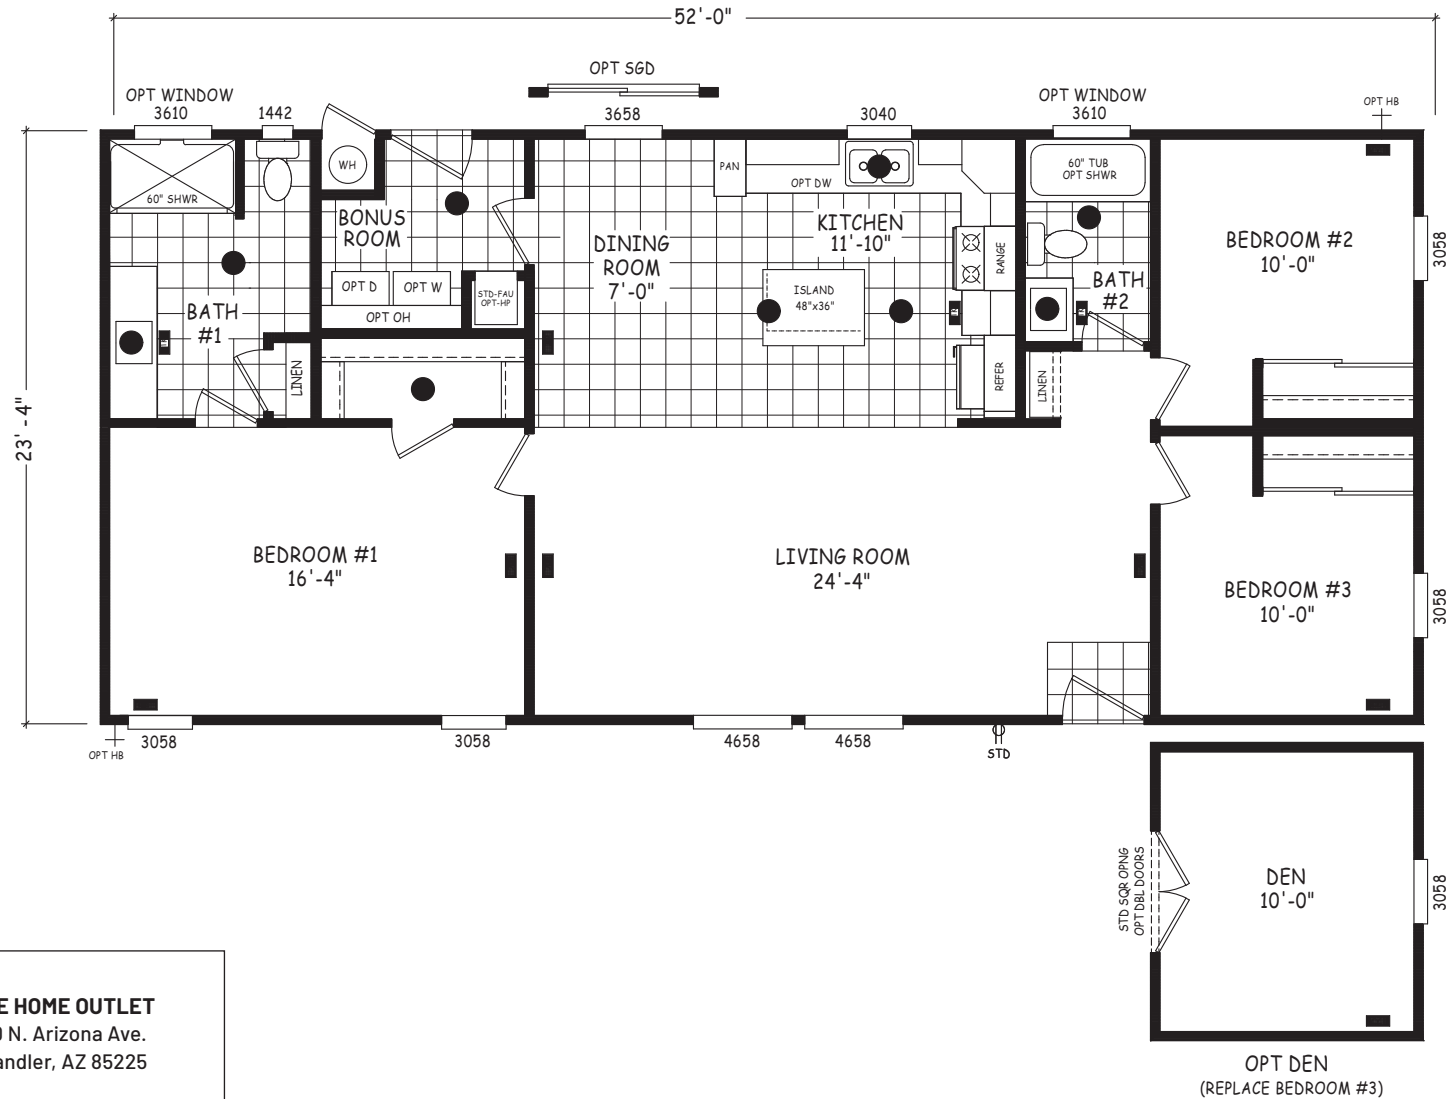

# Kipling

Edge Series

1,214 SQ. FT. (Approximate) 3 Bedroom, 2 Bath

Last Updated: 5-8-24

**THE HOME OUTLET**  
890 N. Arizona Ave.  
Chandler, AZ 85225

**TheHomeOutletAZ.com | 1-800-965-5401**

**IMPORTANT:** Alta Cima Corp reserves the right to modify, cancel or substitute products or features of this event at any time without prior notice or obligation. Pictures and other promotional materials are representative and may depict or contain floor plans, square footages, elevations, options, upgrades, extra design features, decorations, floor coverings, specialty light fixtures, custom paint and wall coverings, window treatments, landscaping, sound and alarm systems, furnishings, appliances, and other designer/decorator features and amenities that are not included as part of the home and/or may not be available at all locations. Home, pricing and community information is subject to change, and homes to prior sale, at any time without notice or obligation. ©2020 Alta Cima Corp. All rights reserved.