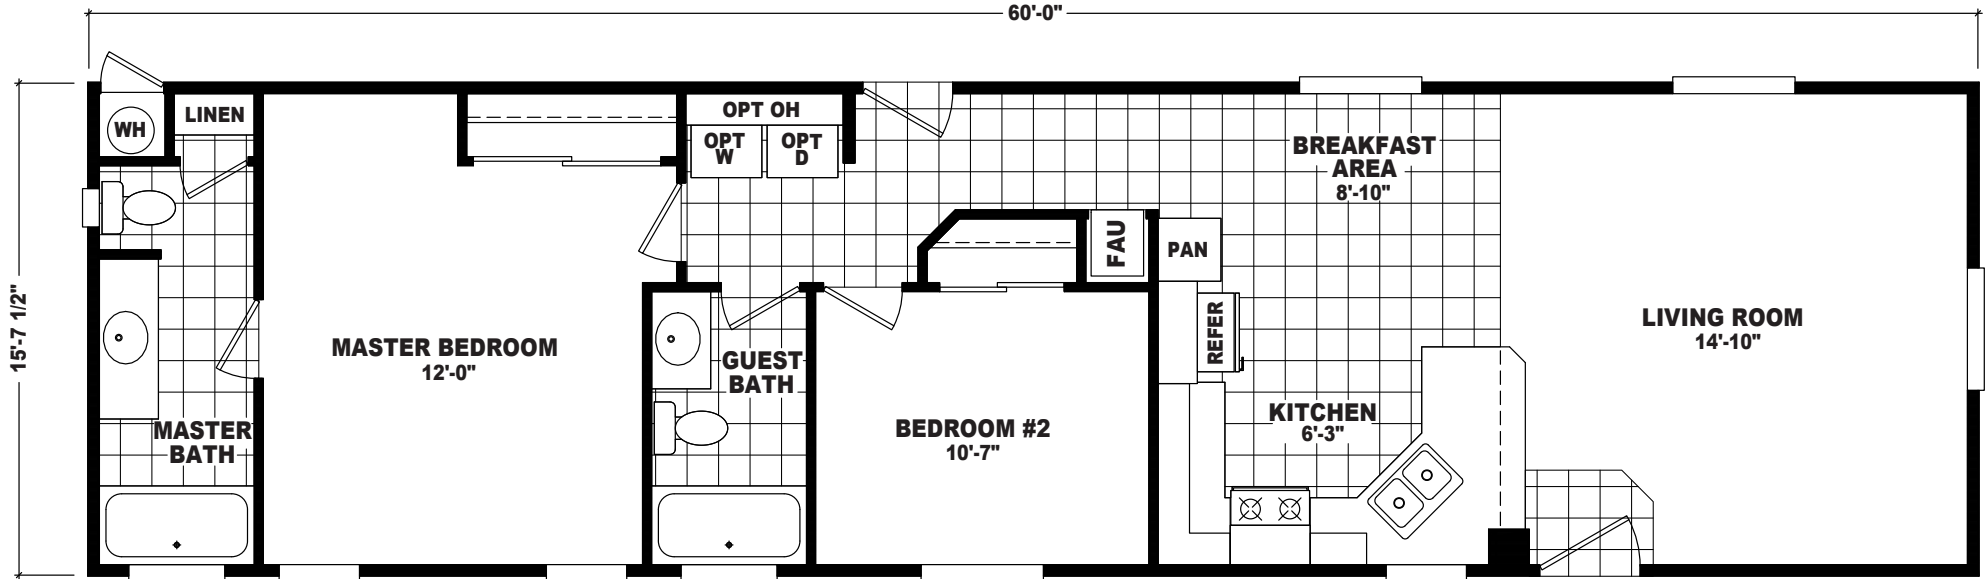

# Kilarea

Economy Plus Series

2 Bedroom, 2 Bath  
Approx. 937 Sq. Ft.

Last Updated: 7-19-18

**The Home Outlet** • Tucson  
890 North Arizona Avenue  
Chandler, Arizona 85225

For Detailed Directions See Map On Our Website