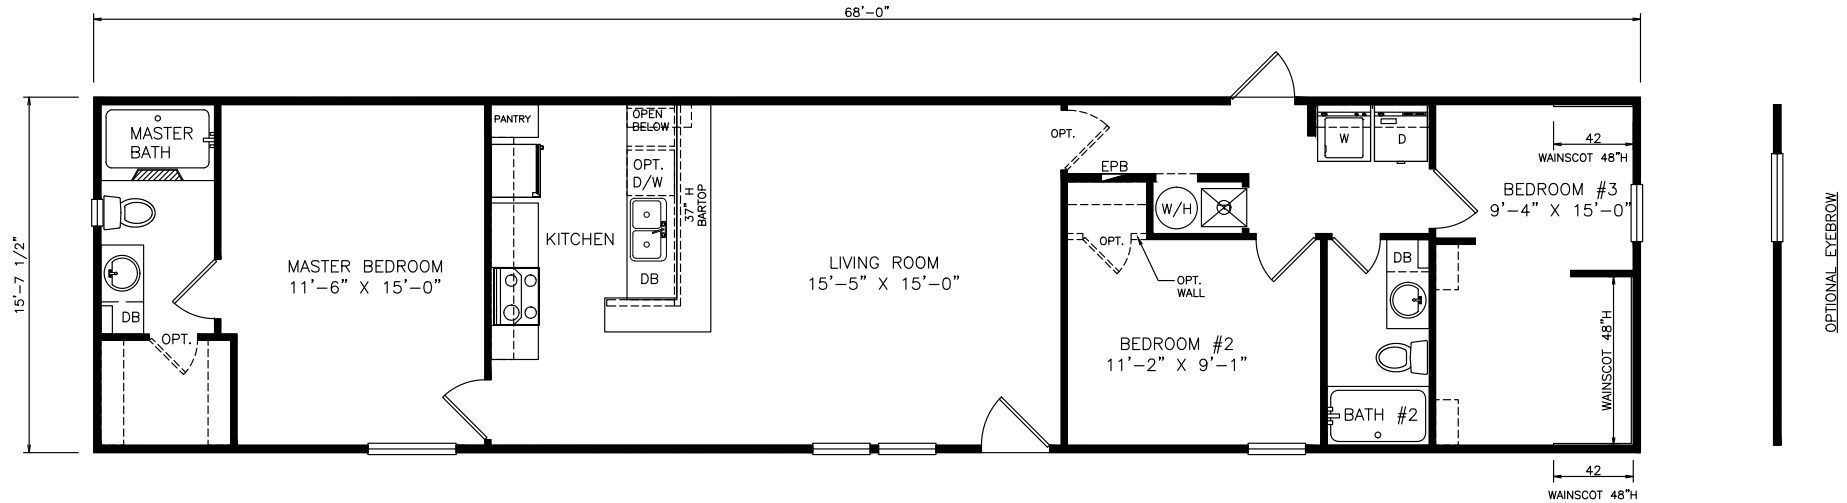

# Kershaw

Classic Series - Single Section

1,068 SQ. FT. (Approximate) 3 Bedrooms, 2 Baths

Last Updated: 6-14-21

**THE HOME OUTLET**  
890 N. Arizona Ave.  
Chandler, AZ 85225

**TheHomeOutletAZ.com | 1-800-965-5401**